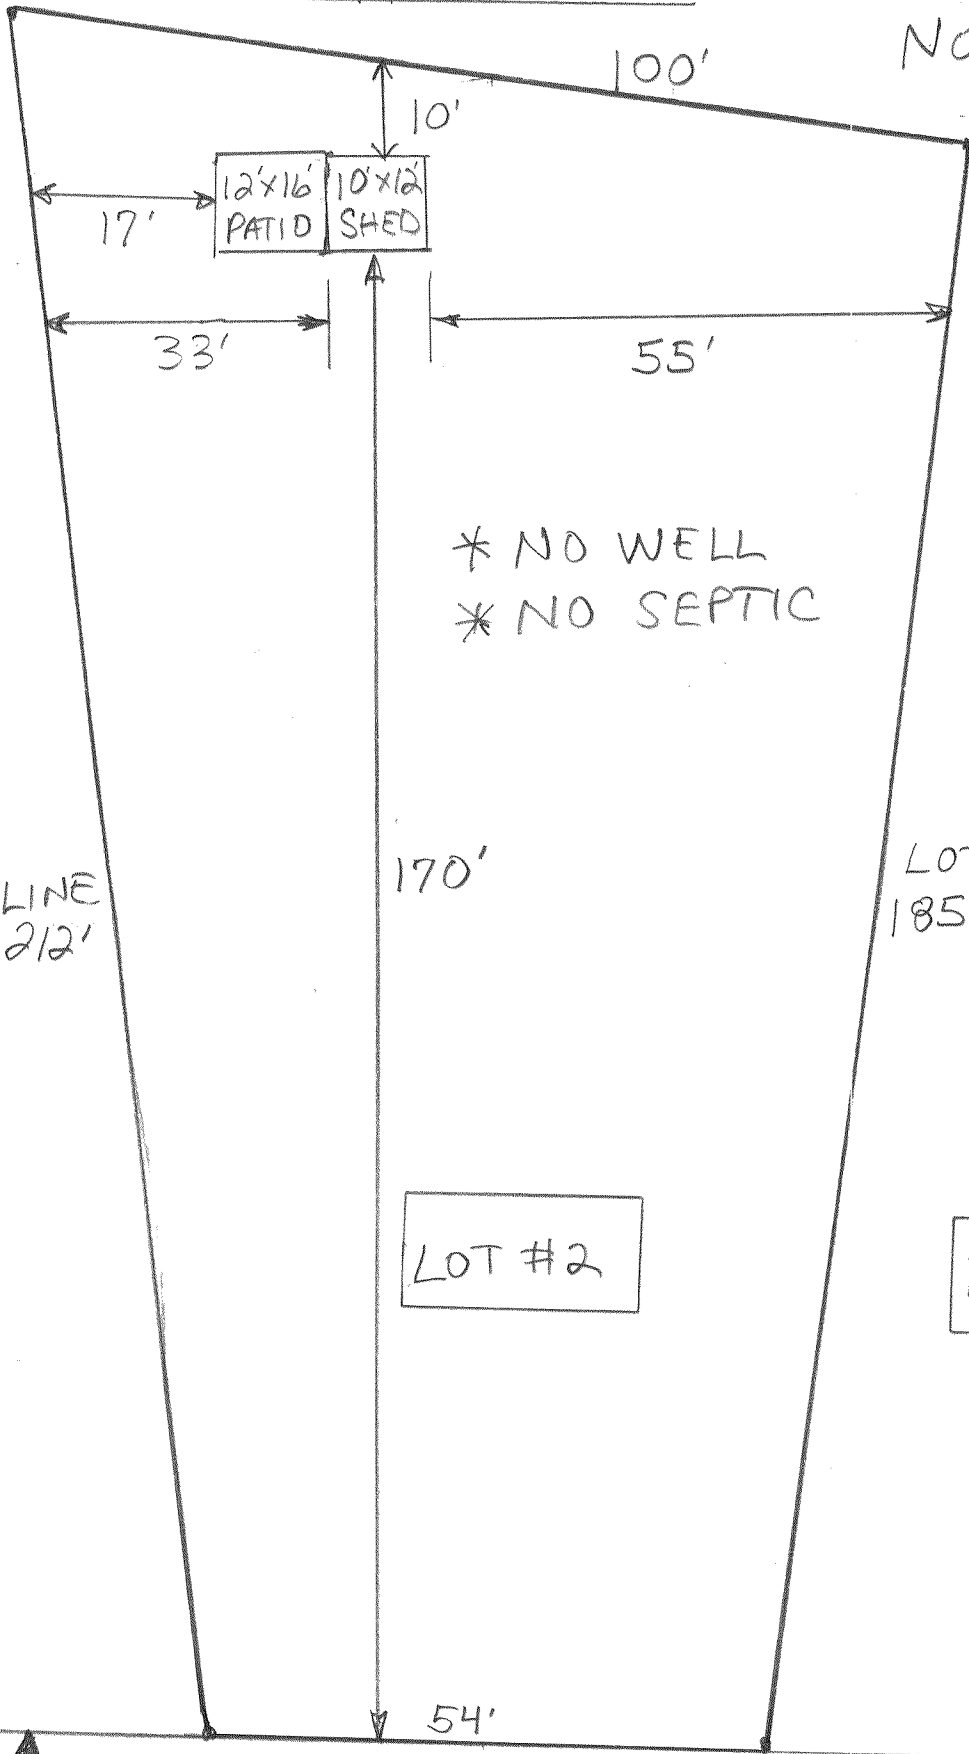

SPIRIT LAKE

NORTH 

* NO WELL
* NO SEPTIC

LOT LINE
212'

LOT LINE
185'

170'

LOT #1

LOT #2

LOT #3

ROAD
407TH PLACE

33'

54'

100'

10'

17'

33'

55'

12x16
PATIO

10x12
SHED