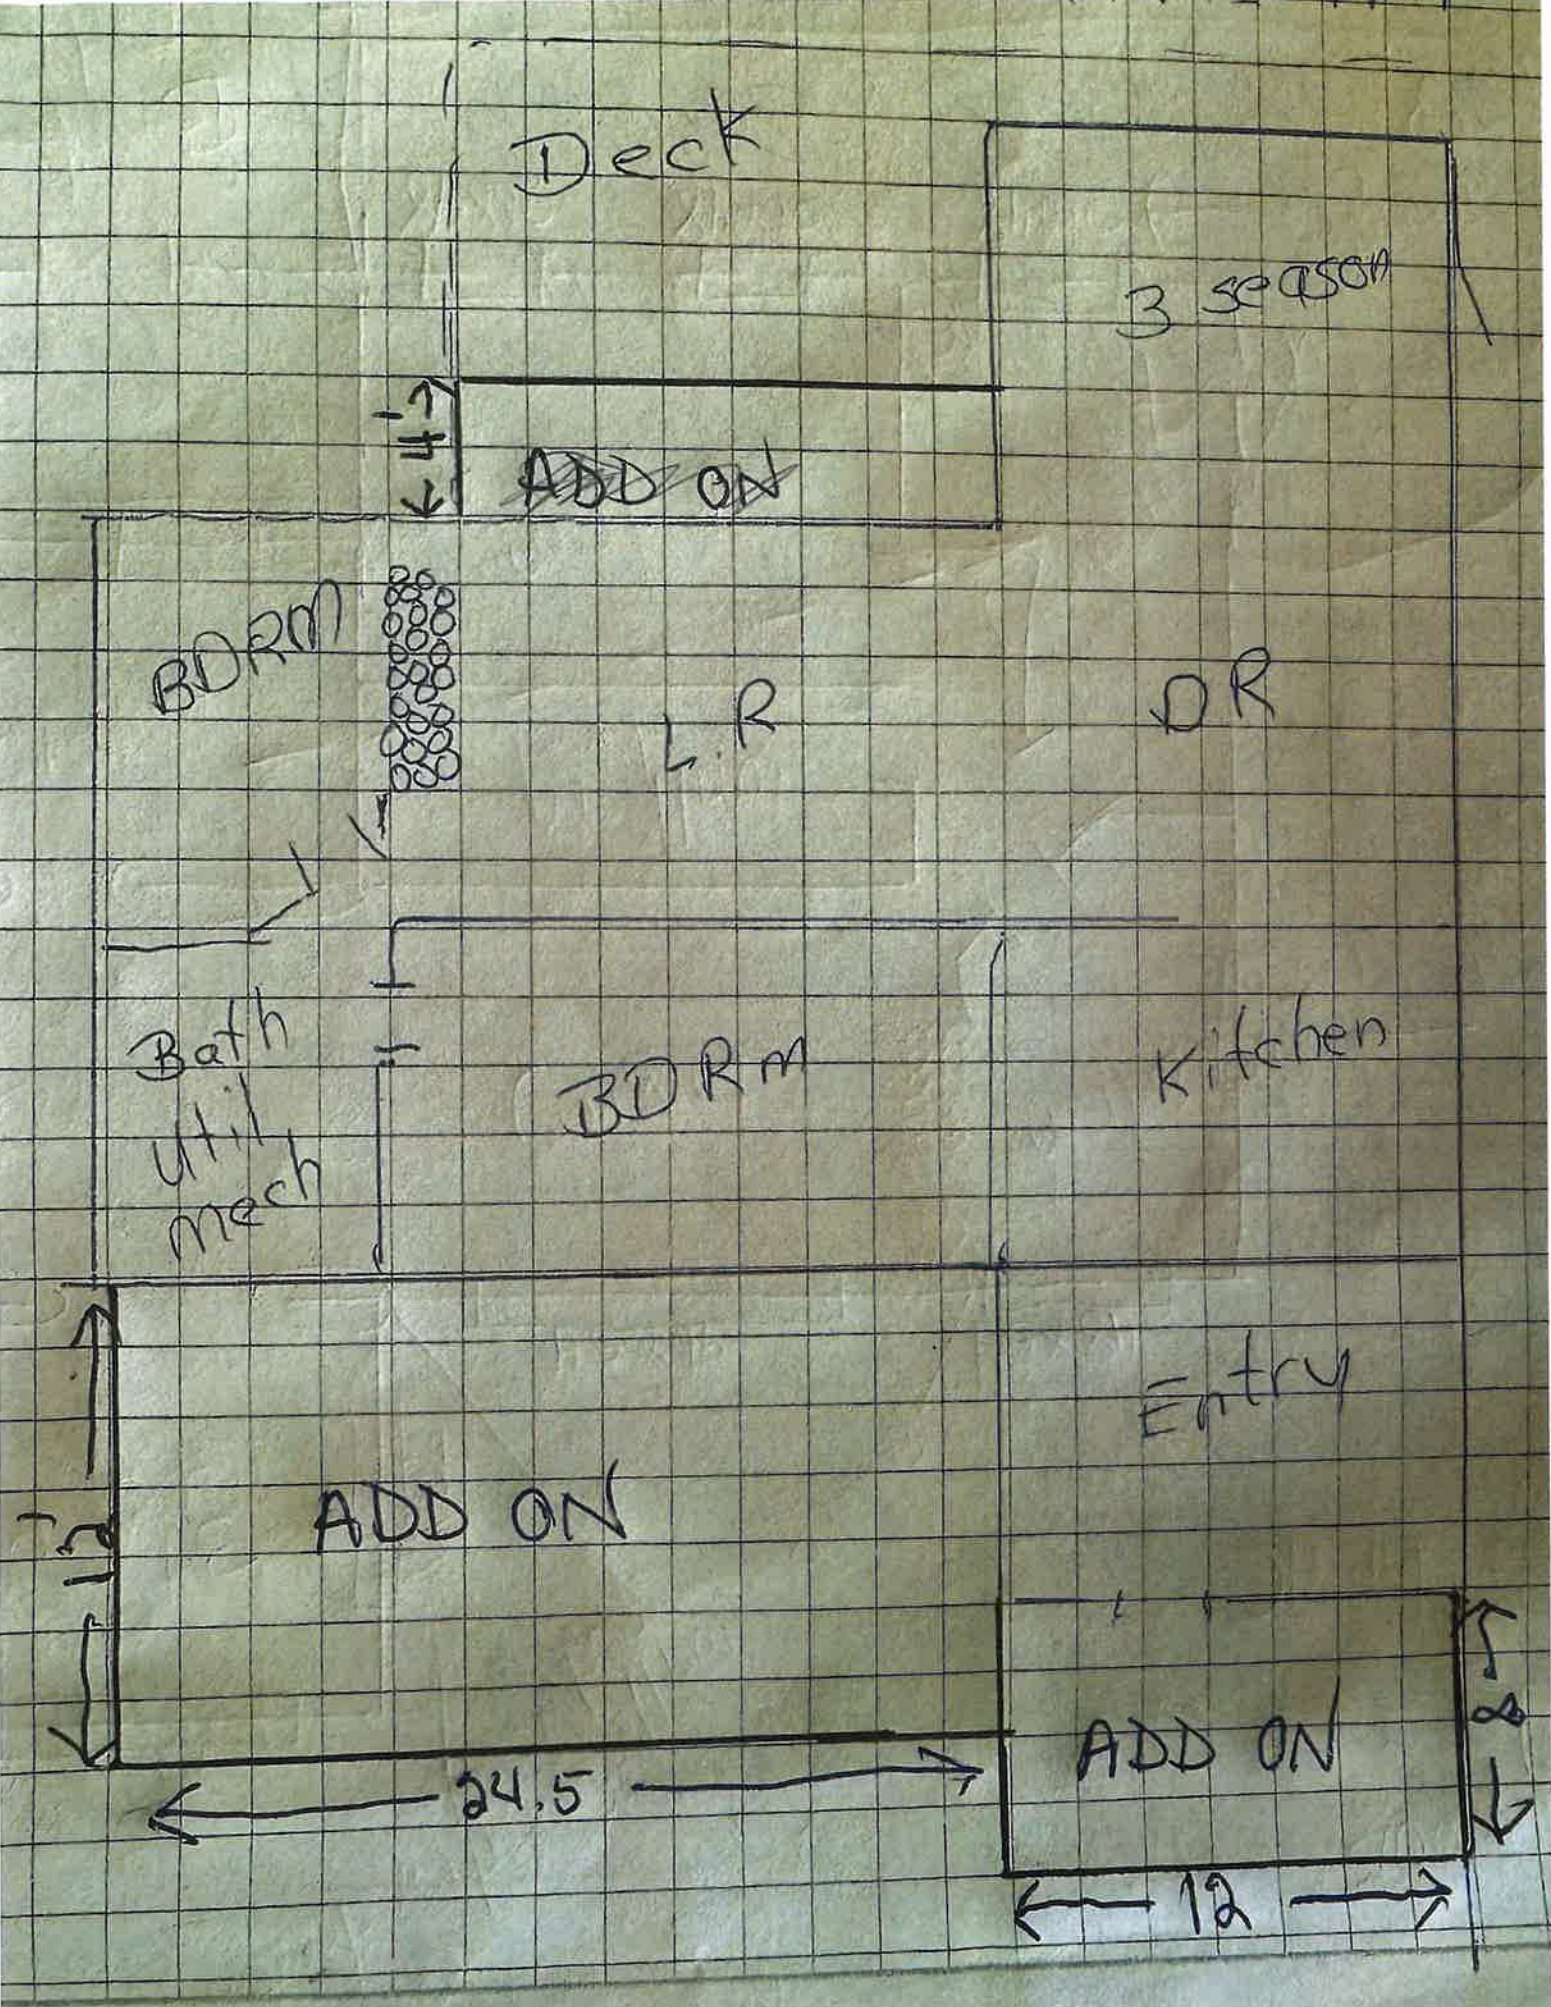

Kitchen

Entry

ADD ON

ADD ON

24.5

12

31552 280th St

Aitkin MN 56431

- 25 setback
off Drainfield