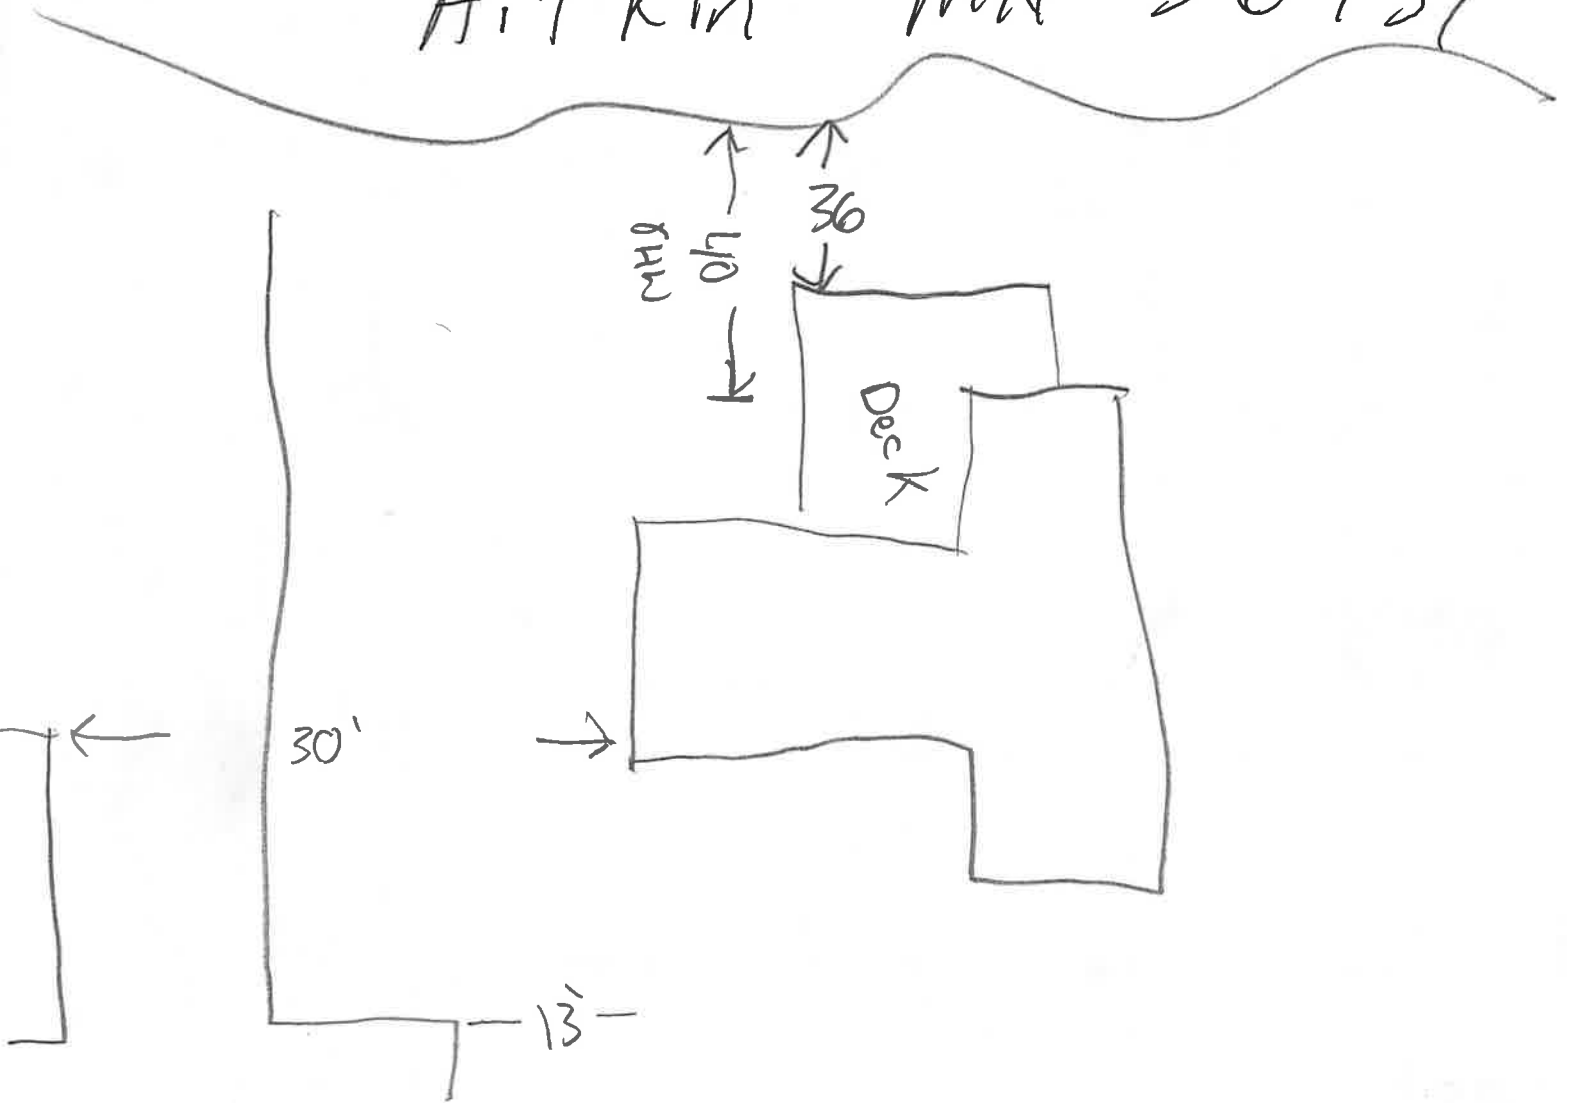

Kitchen

Entry

ADD ON

ADD ON

24.5

12

31552 280th St

Aitkin MN 56431

- 25 setback
off Drainfield