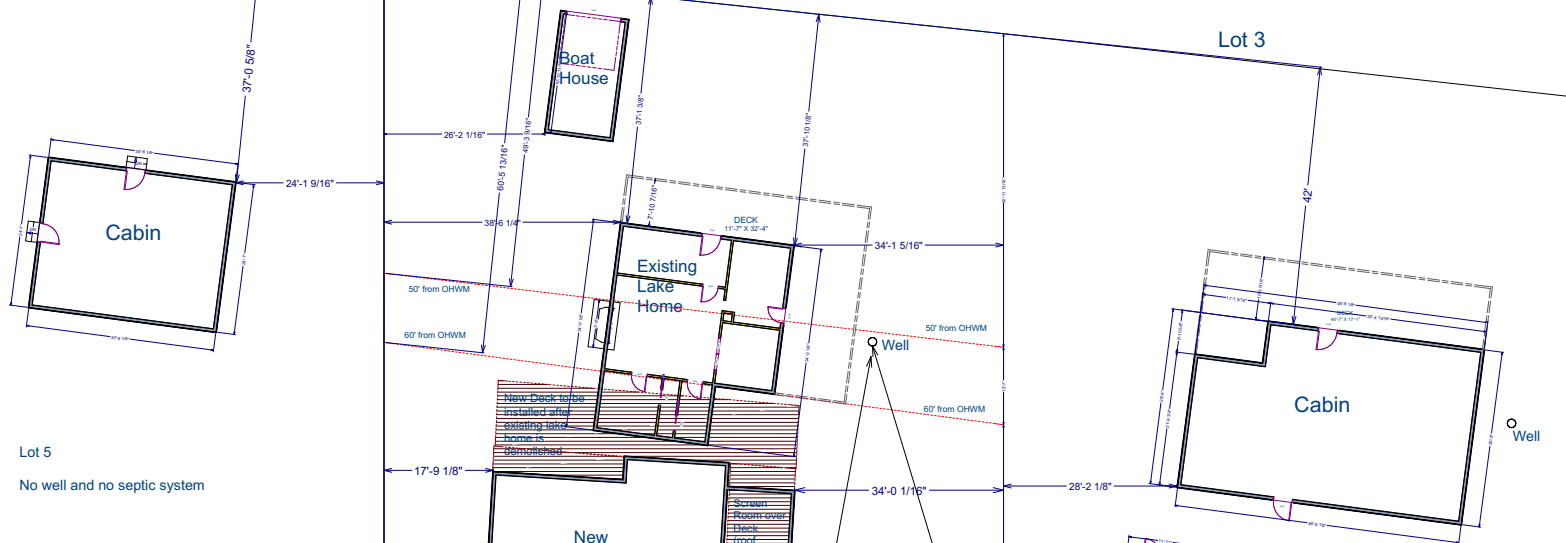

Big Pine Lake

43616 244th Ln
Lot 4 11-1-101600

Lot 5

Lot 3

Lot 5
No well and no septic system

Shared driveway with Lot 6

Lot 5

43616 244th Ln Lot 4 11-1-101600

Lot 3

244th Ln