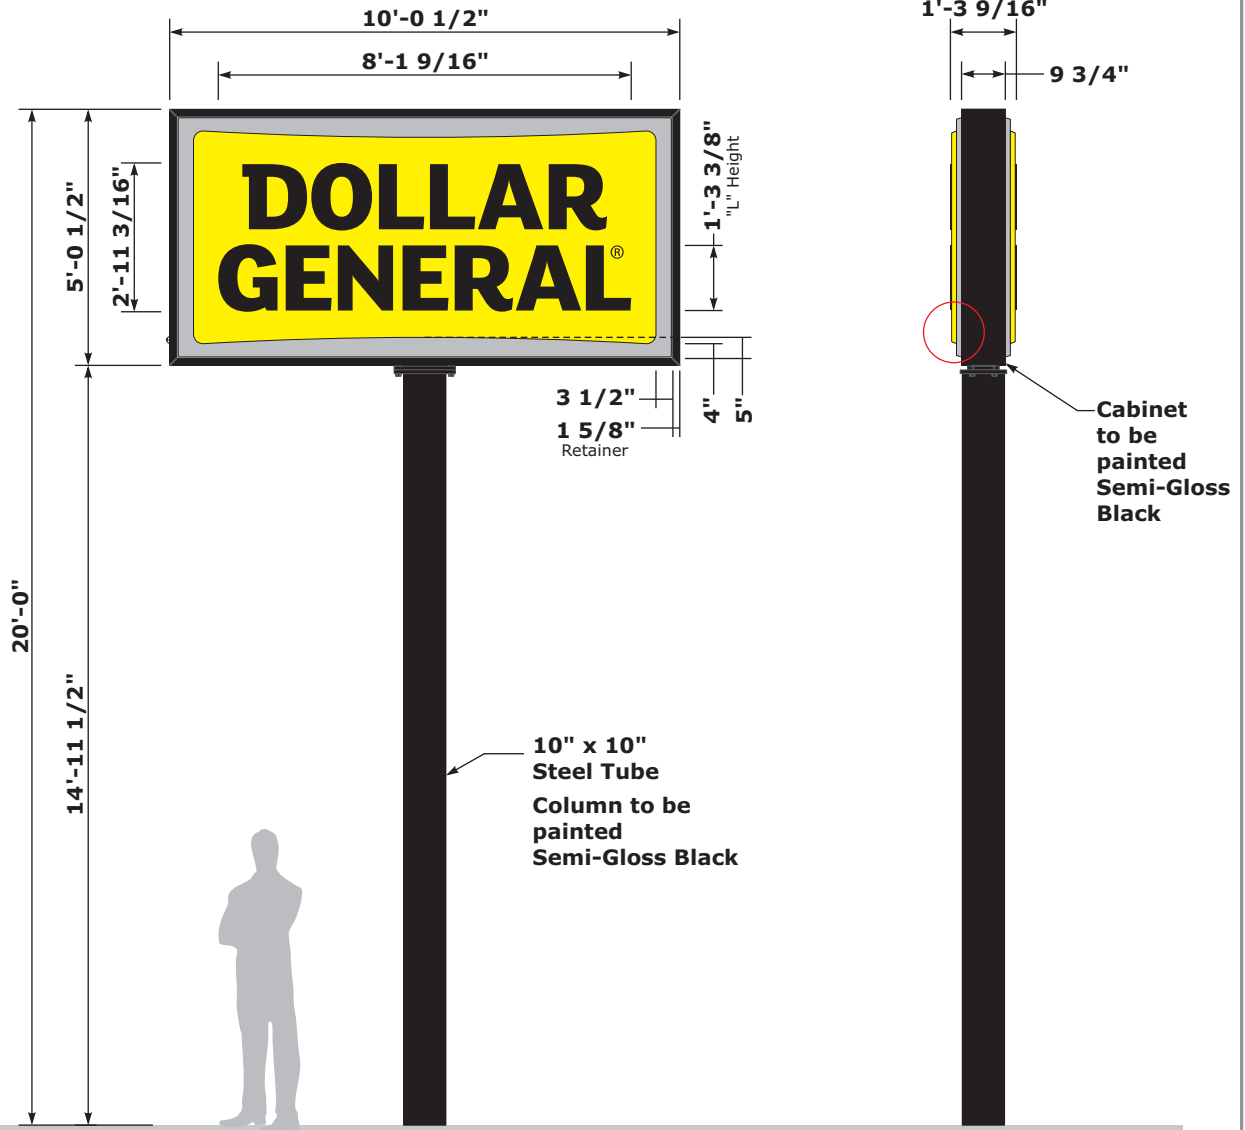

P50 HWL

FACE EMBOSMENT DETAIL

SQUARE FOOTAGE
ACTUAL
50.63 sq. ft.

COLOR SPECIFICATIONS	
Yellow:	match Spraylat C8-2633
Brushed Aluminum:	match Spraylat FM-171
Black (Copy):	match Spraylat Black
Semi-Gloss Black (Metal):	match Black Polyurethane
Cool Gray:	match PMS Cool Gray 5
Rock Bottom Gray:	match Sherwin Williams SW7062
Green:	match PMS 368C

File Name: Dollar General Cutsheets 2013	
Project #: 13-0181	Page 6 of 33
Date: 08/30/2013	
Approved By:	

135 SOUTH DAVID LANE
KNOXVILLE, TN 37922
OFFICE: 865-539-4001
FAX: 865-539-0851
WWW.LINKENGR.COM