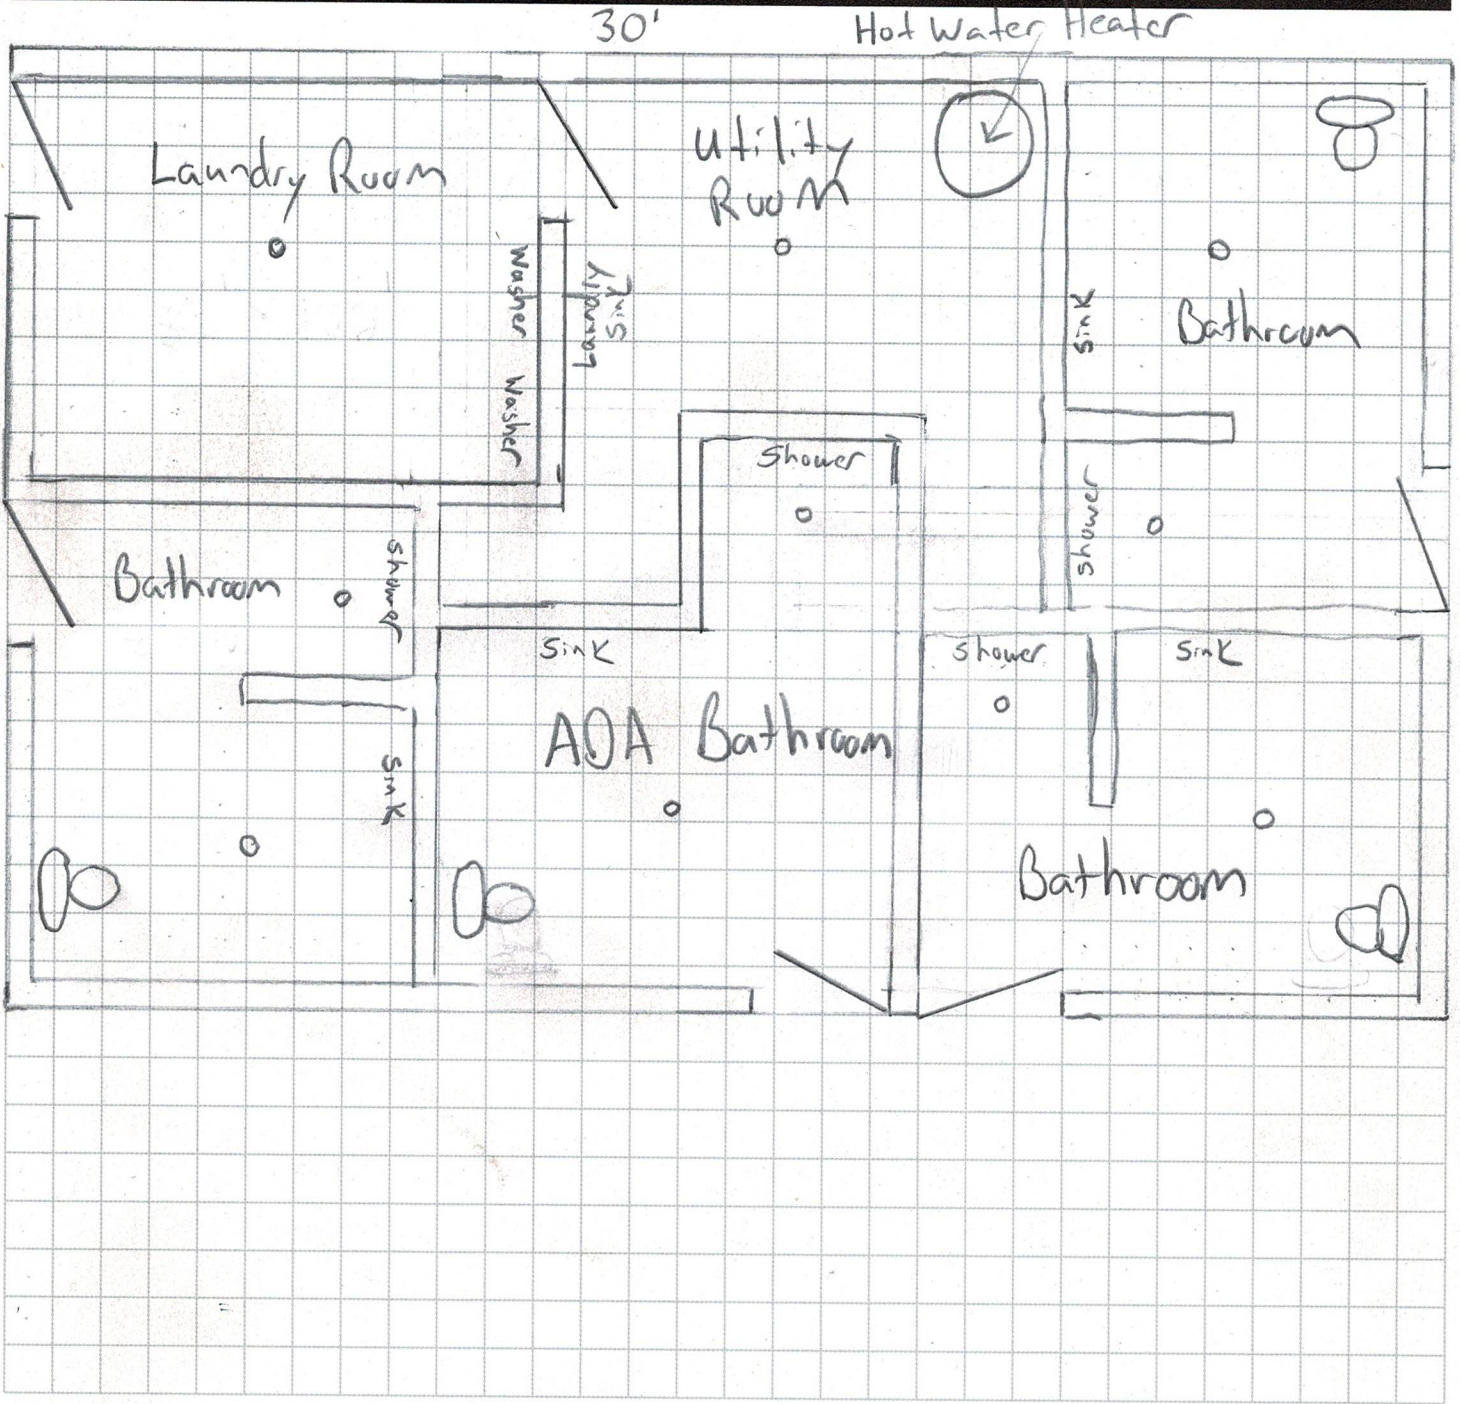

FLAME CUT • FLAME CUTTING LIGHT GAUGE TO 12"
STRESS RELIEVE • SAWCUT • LASER • COIL PROCESSING
PRECISION SAWING OF ALUM PLATE • PRECISION SHEAR
GRIND • SHOT BLAST • HI-DEFINITION PLASMACUT

RELIANCE
STEEL & ALUMINUM CO.
Family of Companies