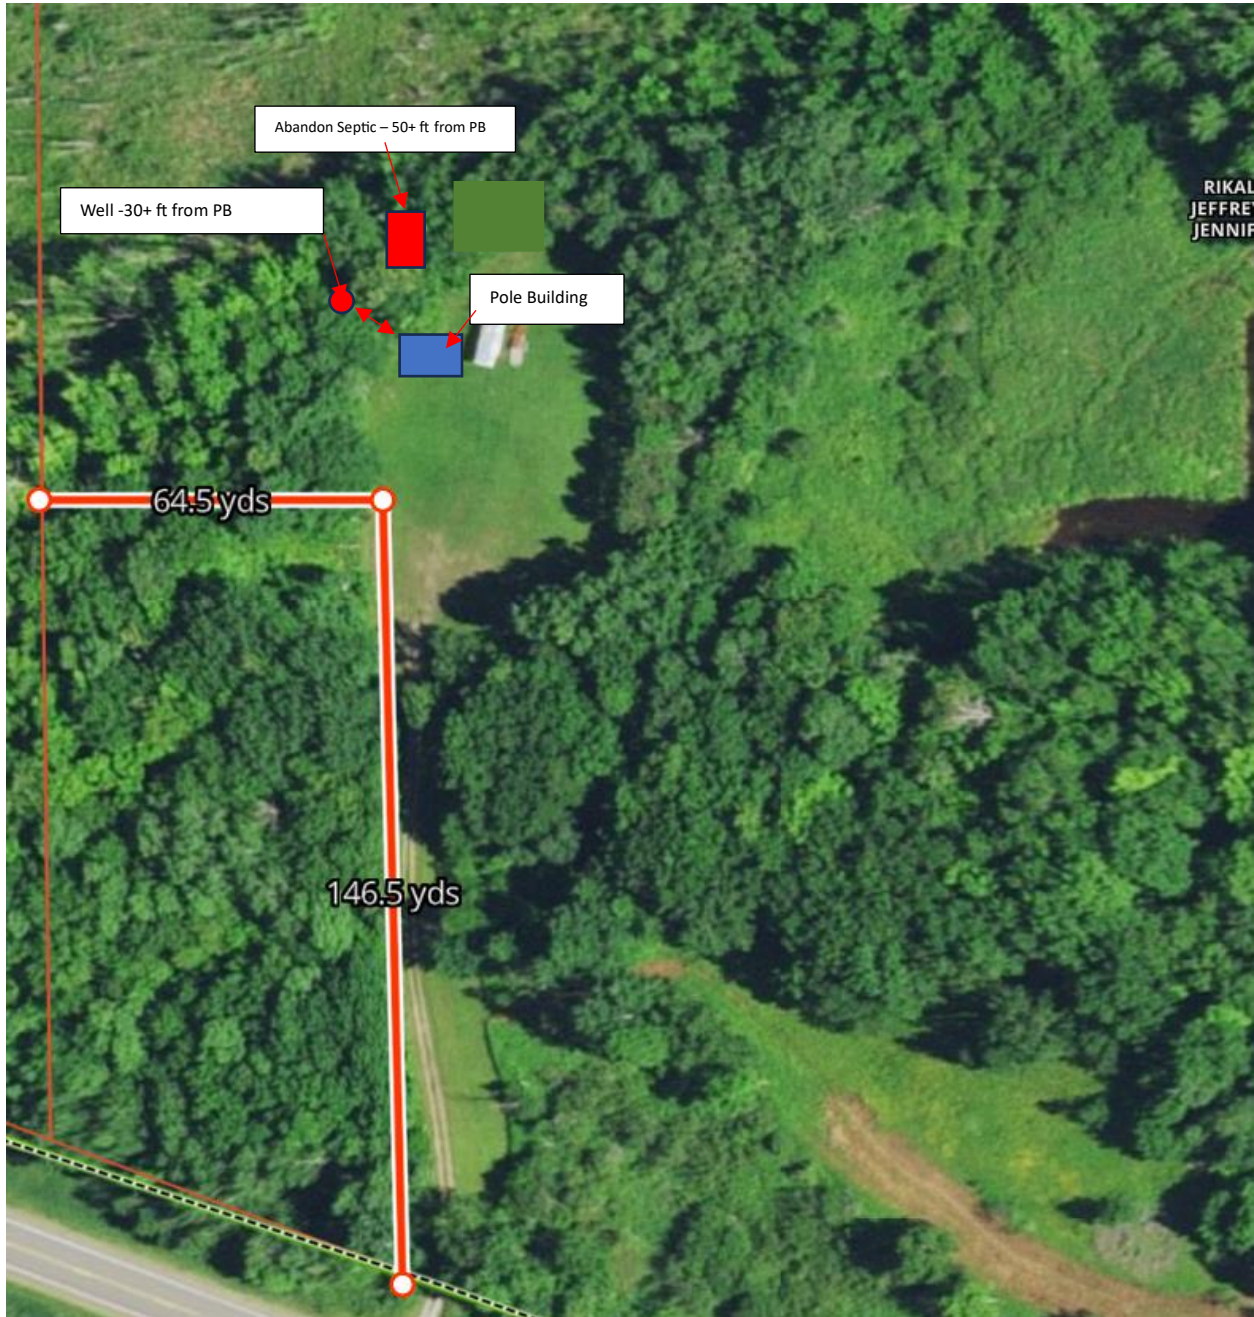

Rian Pole Building Location  
37500 Dove Street, Aitkin MN  
Parcel 31-0-066500

Rian Pole Building Location  
37500 Dove Street, Aitkin MN  
Parcel 31-0-066500