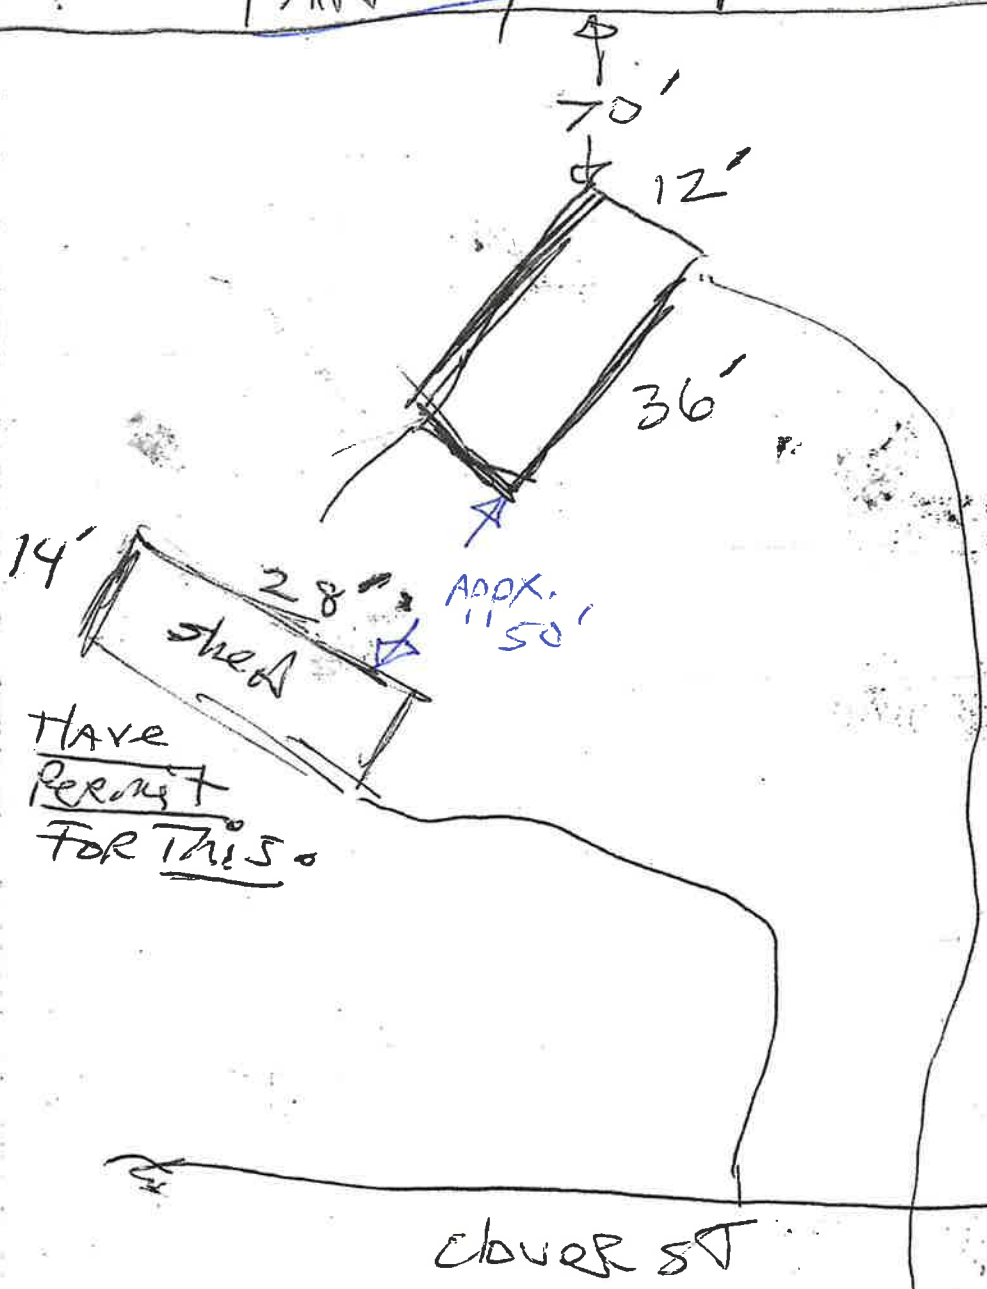

Site PLAN RV

PARK Model 12' x 36'

Fairway

60ft

Questions
Please free
free to
call me!

Thanks
Andy

612-645
6783