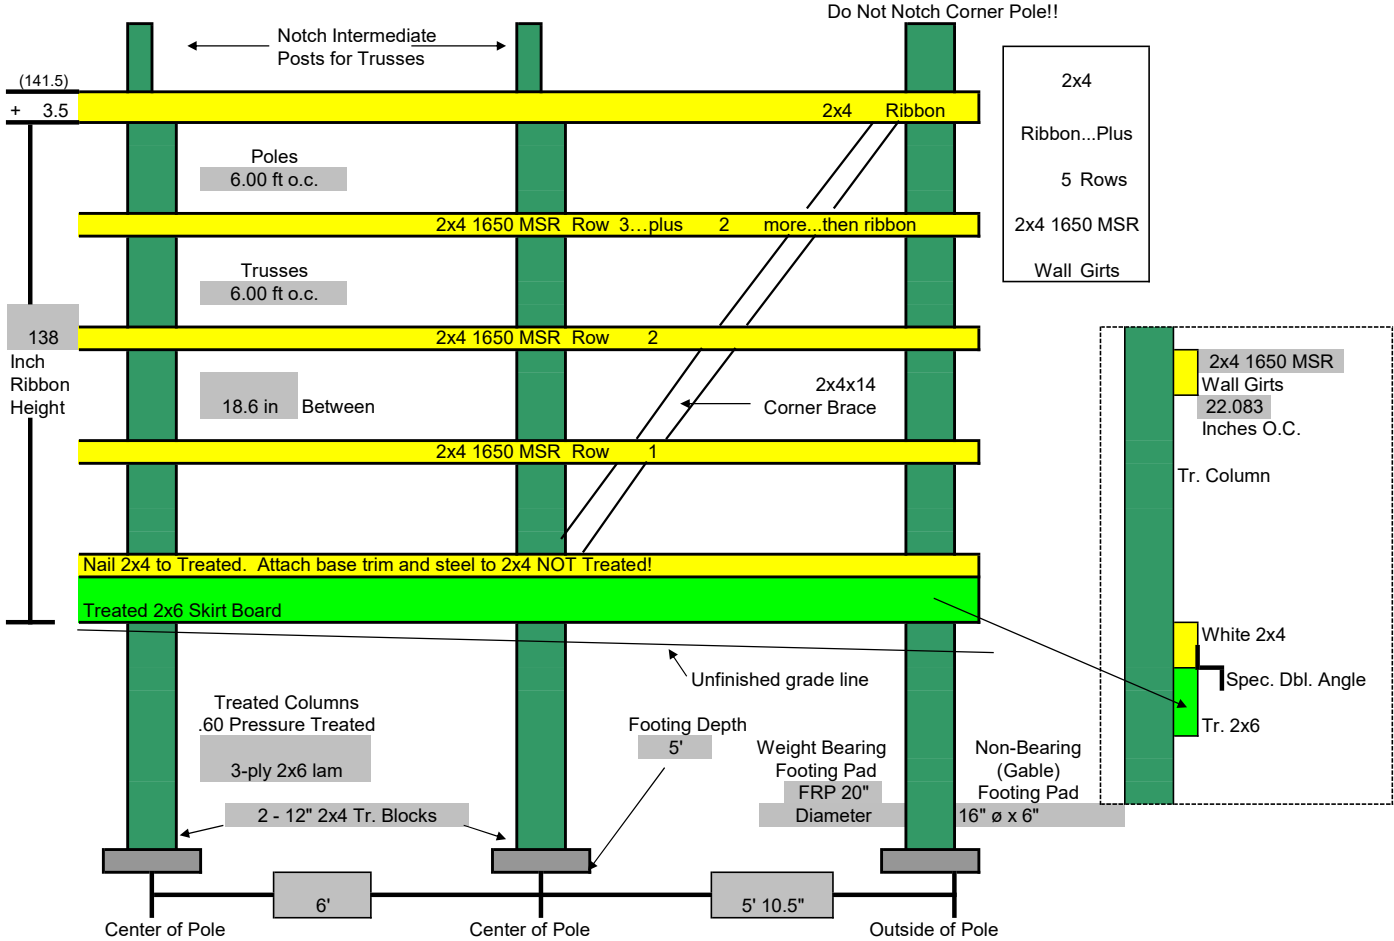

8' x 8'  
Ins Overhead Door

Glenn Brown  
40' x 54' x 11'4" Ceiling

6' o.c. eave posts  
6' o.c. Trusses  
Field Locate:

1-36" S.Door  
5-4030 Windows

12' x 10'  
Ins Overhead Door

24" Boxed Soffit & Fascia Overhangs on 4 Sides

Building Design And Prices Are Subject To Local Building Codes