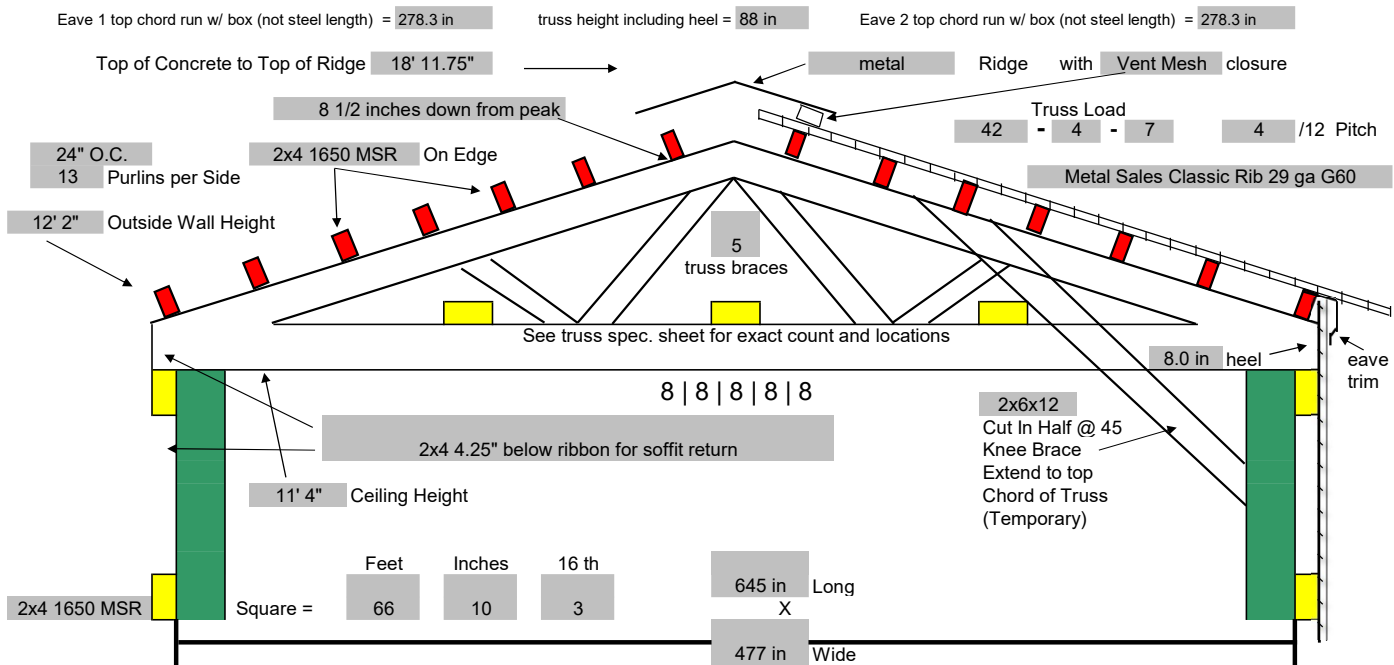

8' x 8'  
Ins Overhead Door

Glenn Brown  
40' x 54' x 11'4" Ceiling

6' o.c. eave posts  
6' o.c. Trusses  
Field Locate:

1-36" S.Door  
5-4030 Windows

12' x 10'  
Ins Overhead Door

24" Boxed Soffit & Fascia Overhangs on 4 Sides

Building Design And Prices Are Subject To Local Building Codes