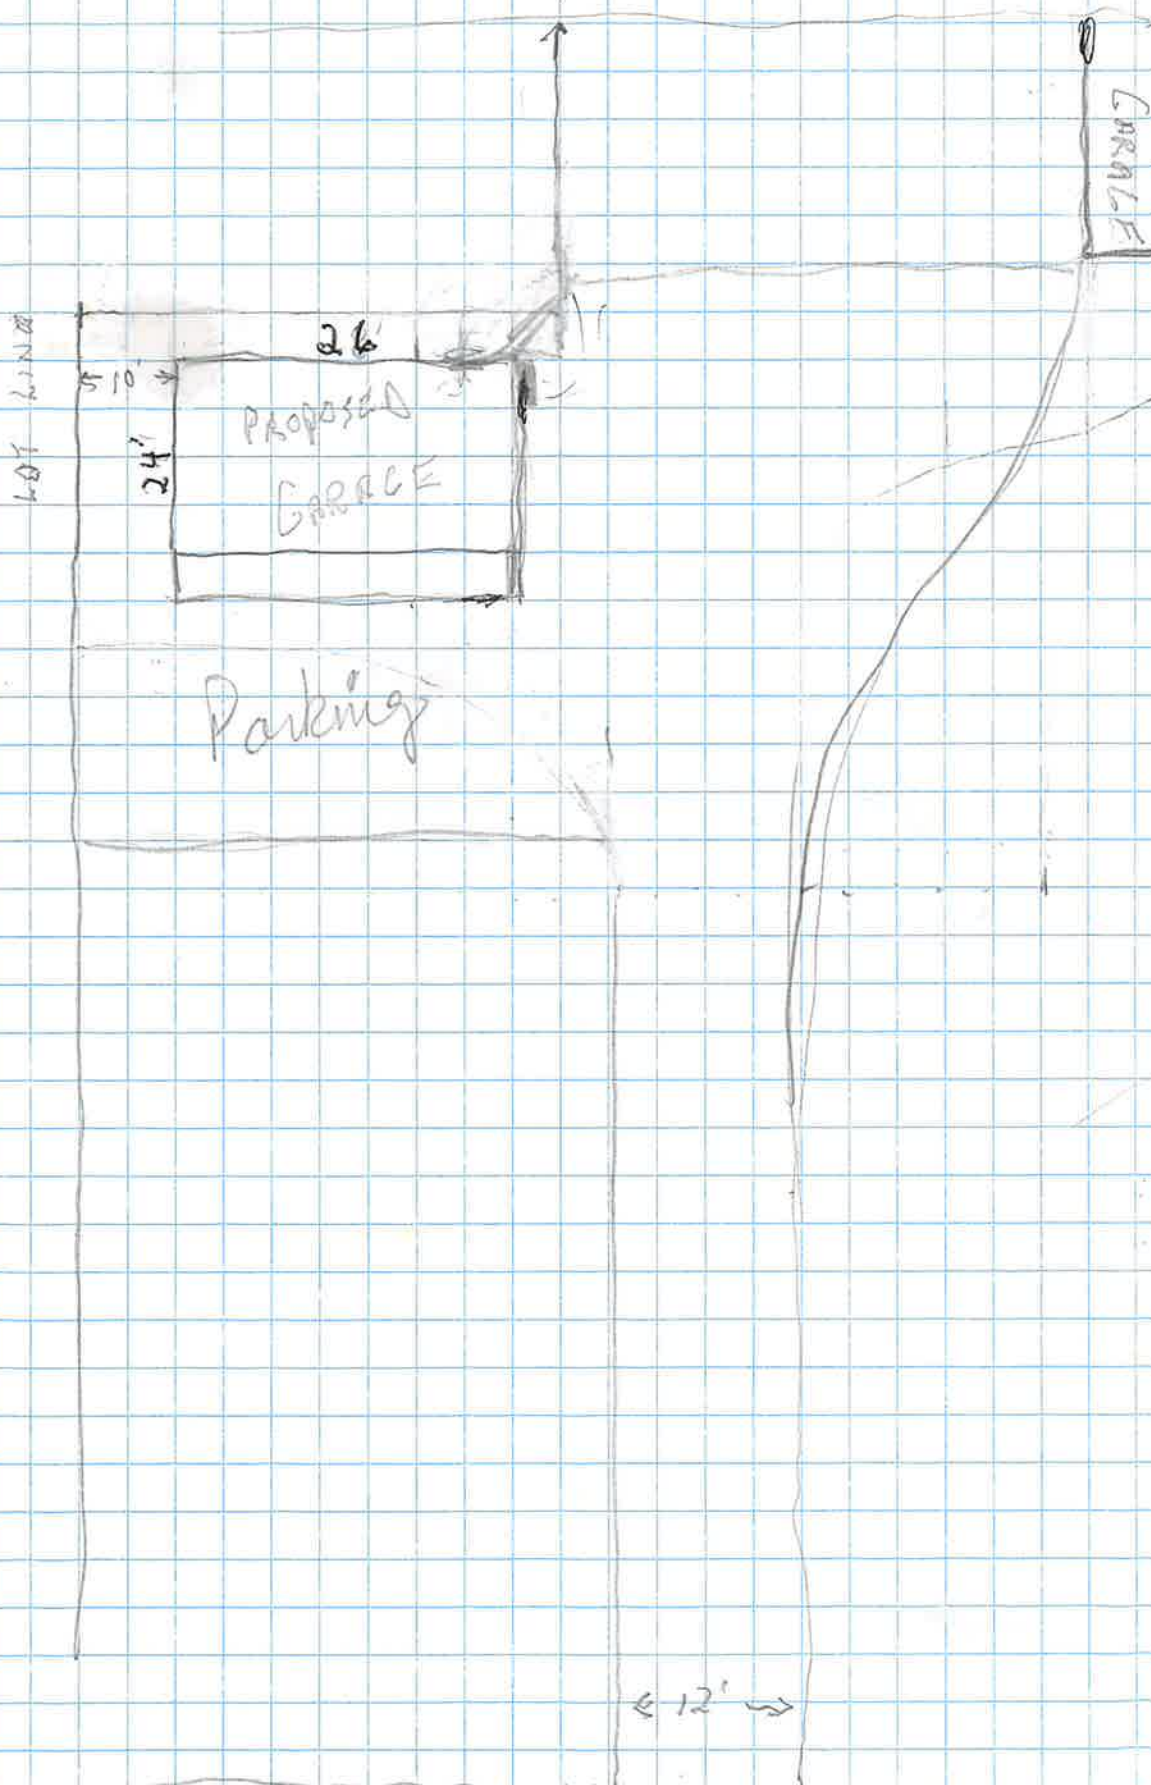

↑
116'
TO
LAKE

HOUSE 224' FR ROAD

50153 LONG POINT PLACE

← 56' →
LOT LINES