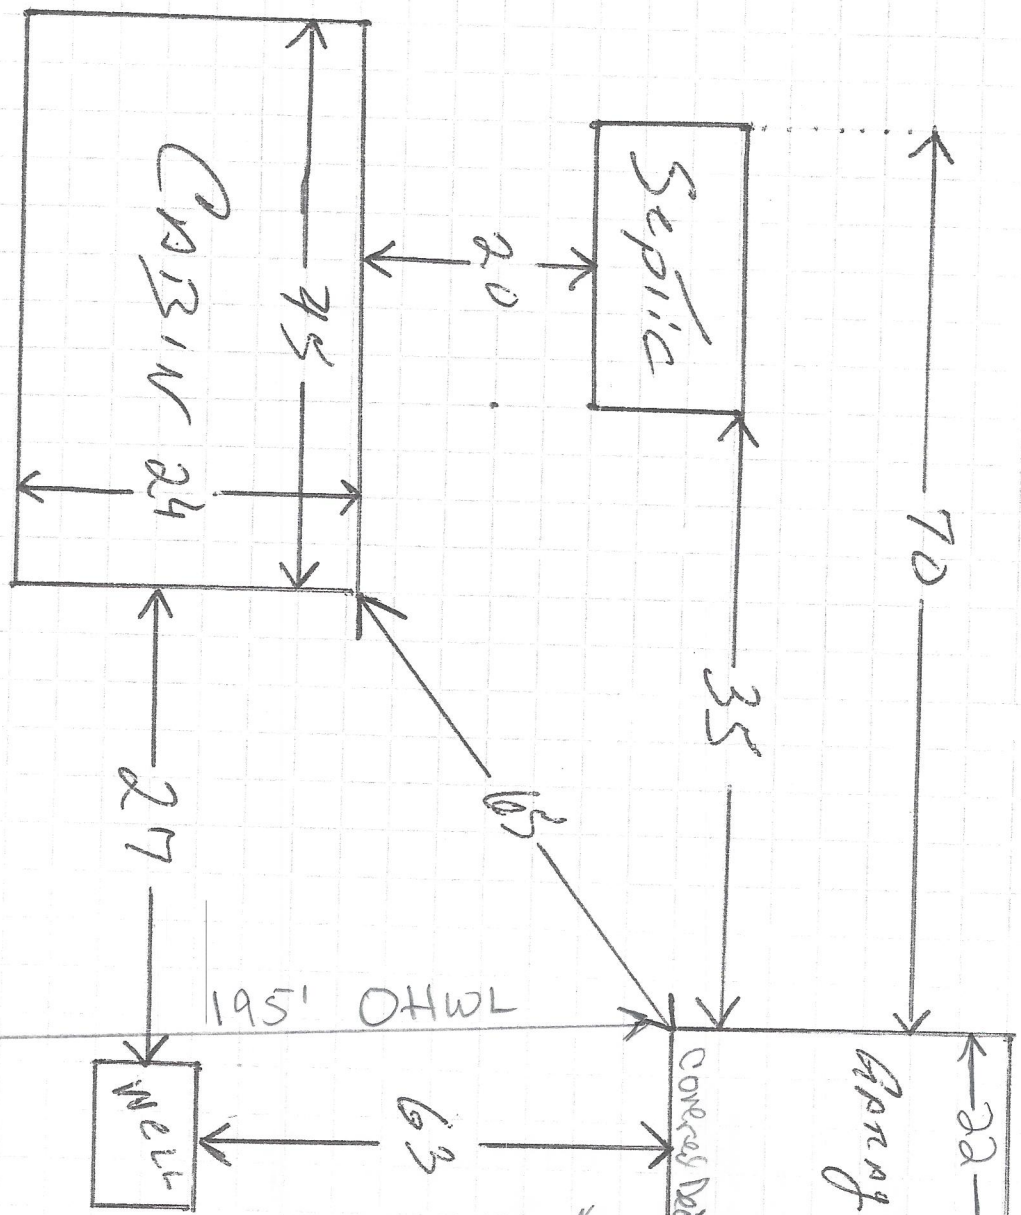

Prop House

LAKES

\* Not to Scale \*

\* 100' Road Right of Way, 100' Alley, 100' Bluff

\* Driveway

30 Ft to Property  
 \* Proposing 26 x 36 Media Game/Rac Room above existing 22 x 40 Garage w/ 4 x 26 covered porch