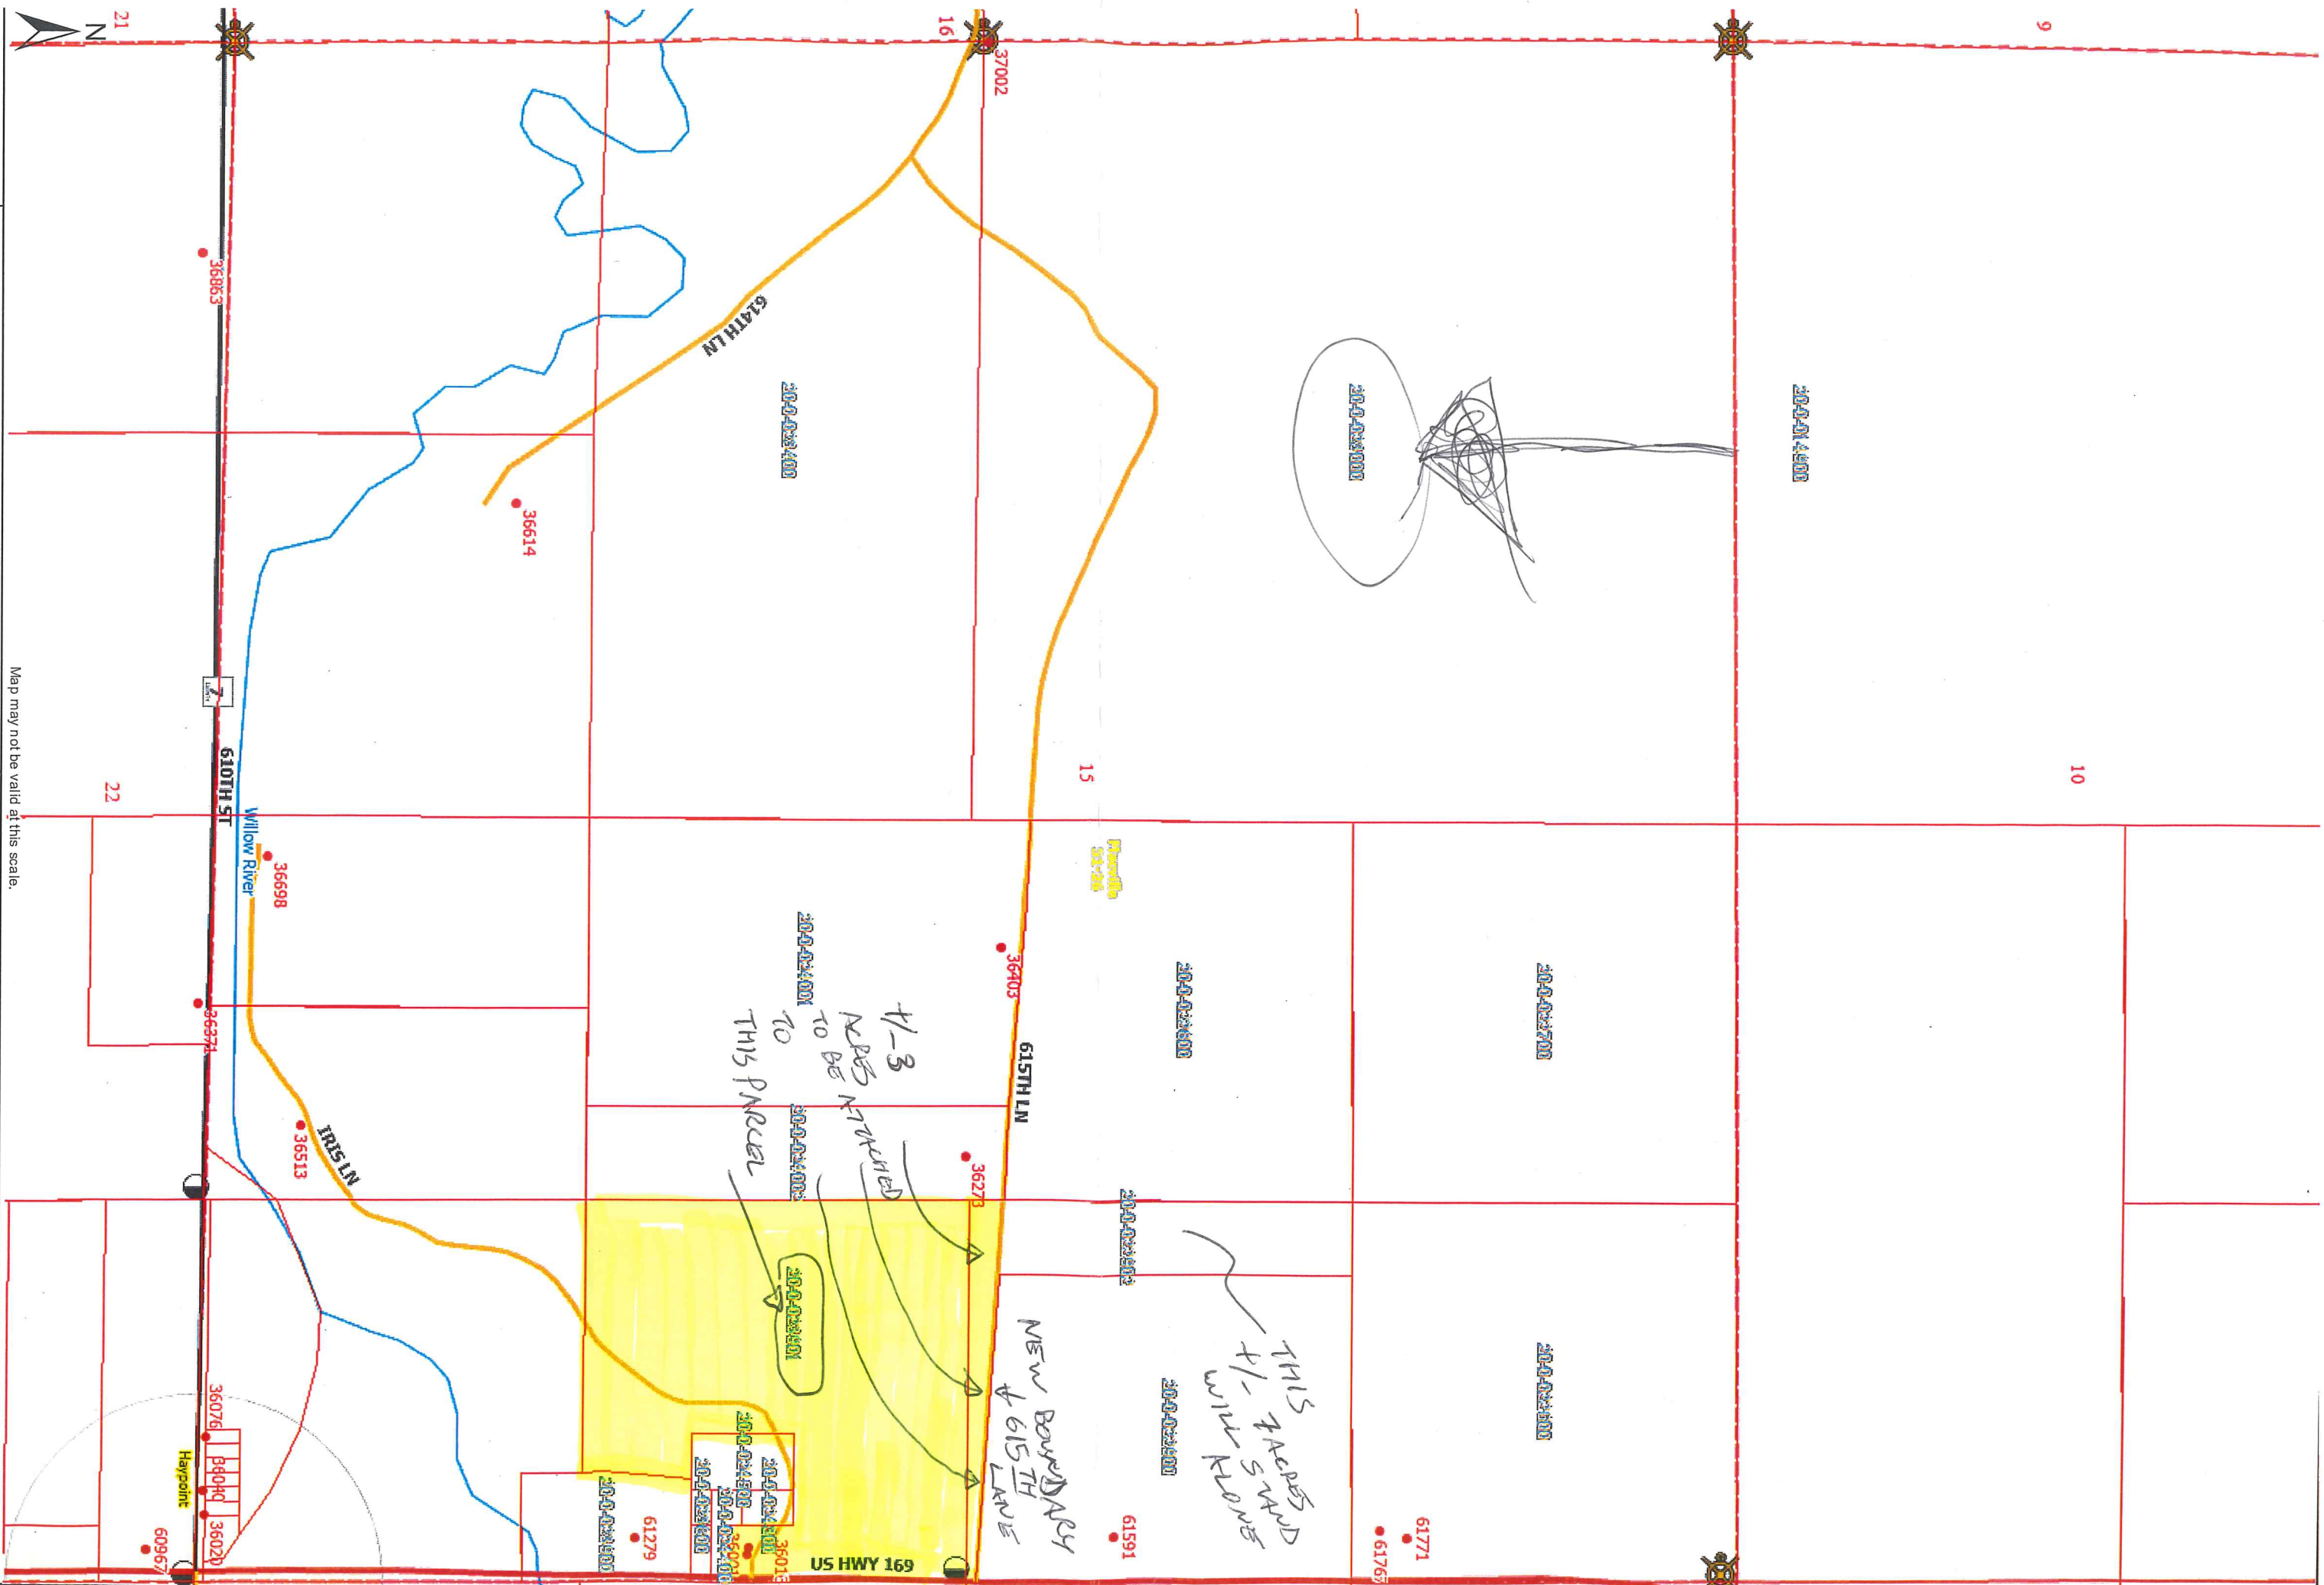

19,028

0

0.075

0.15

0.3 mi

0.6

Web AppBuilder for ArcGIS

Date: 1/10/2023

These data are provided on an "AS-IS" basis, without warranty of any type, expressed or implied, including but not limited to any warranty as to their performance, merchantability, or fitness for

ArcGIS Web Map

Map may not be valid at this scale.
Web AppBuilder for ArcGIS