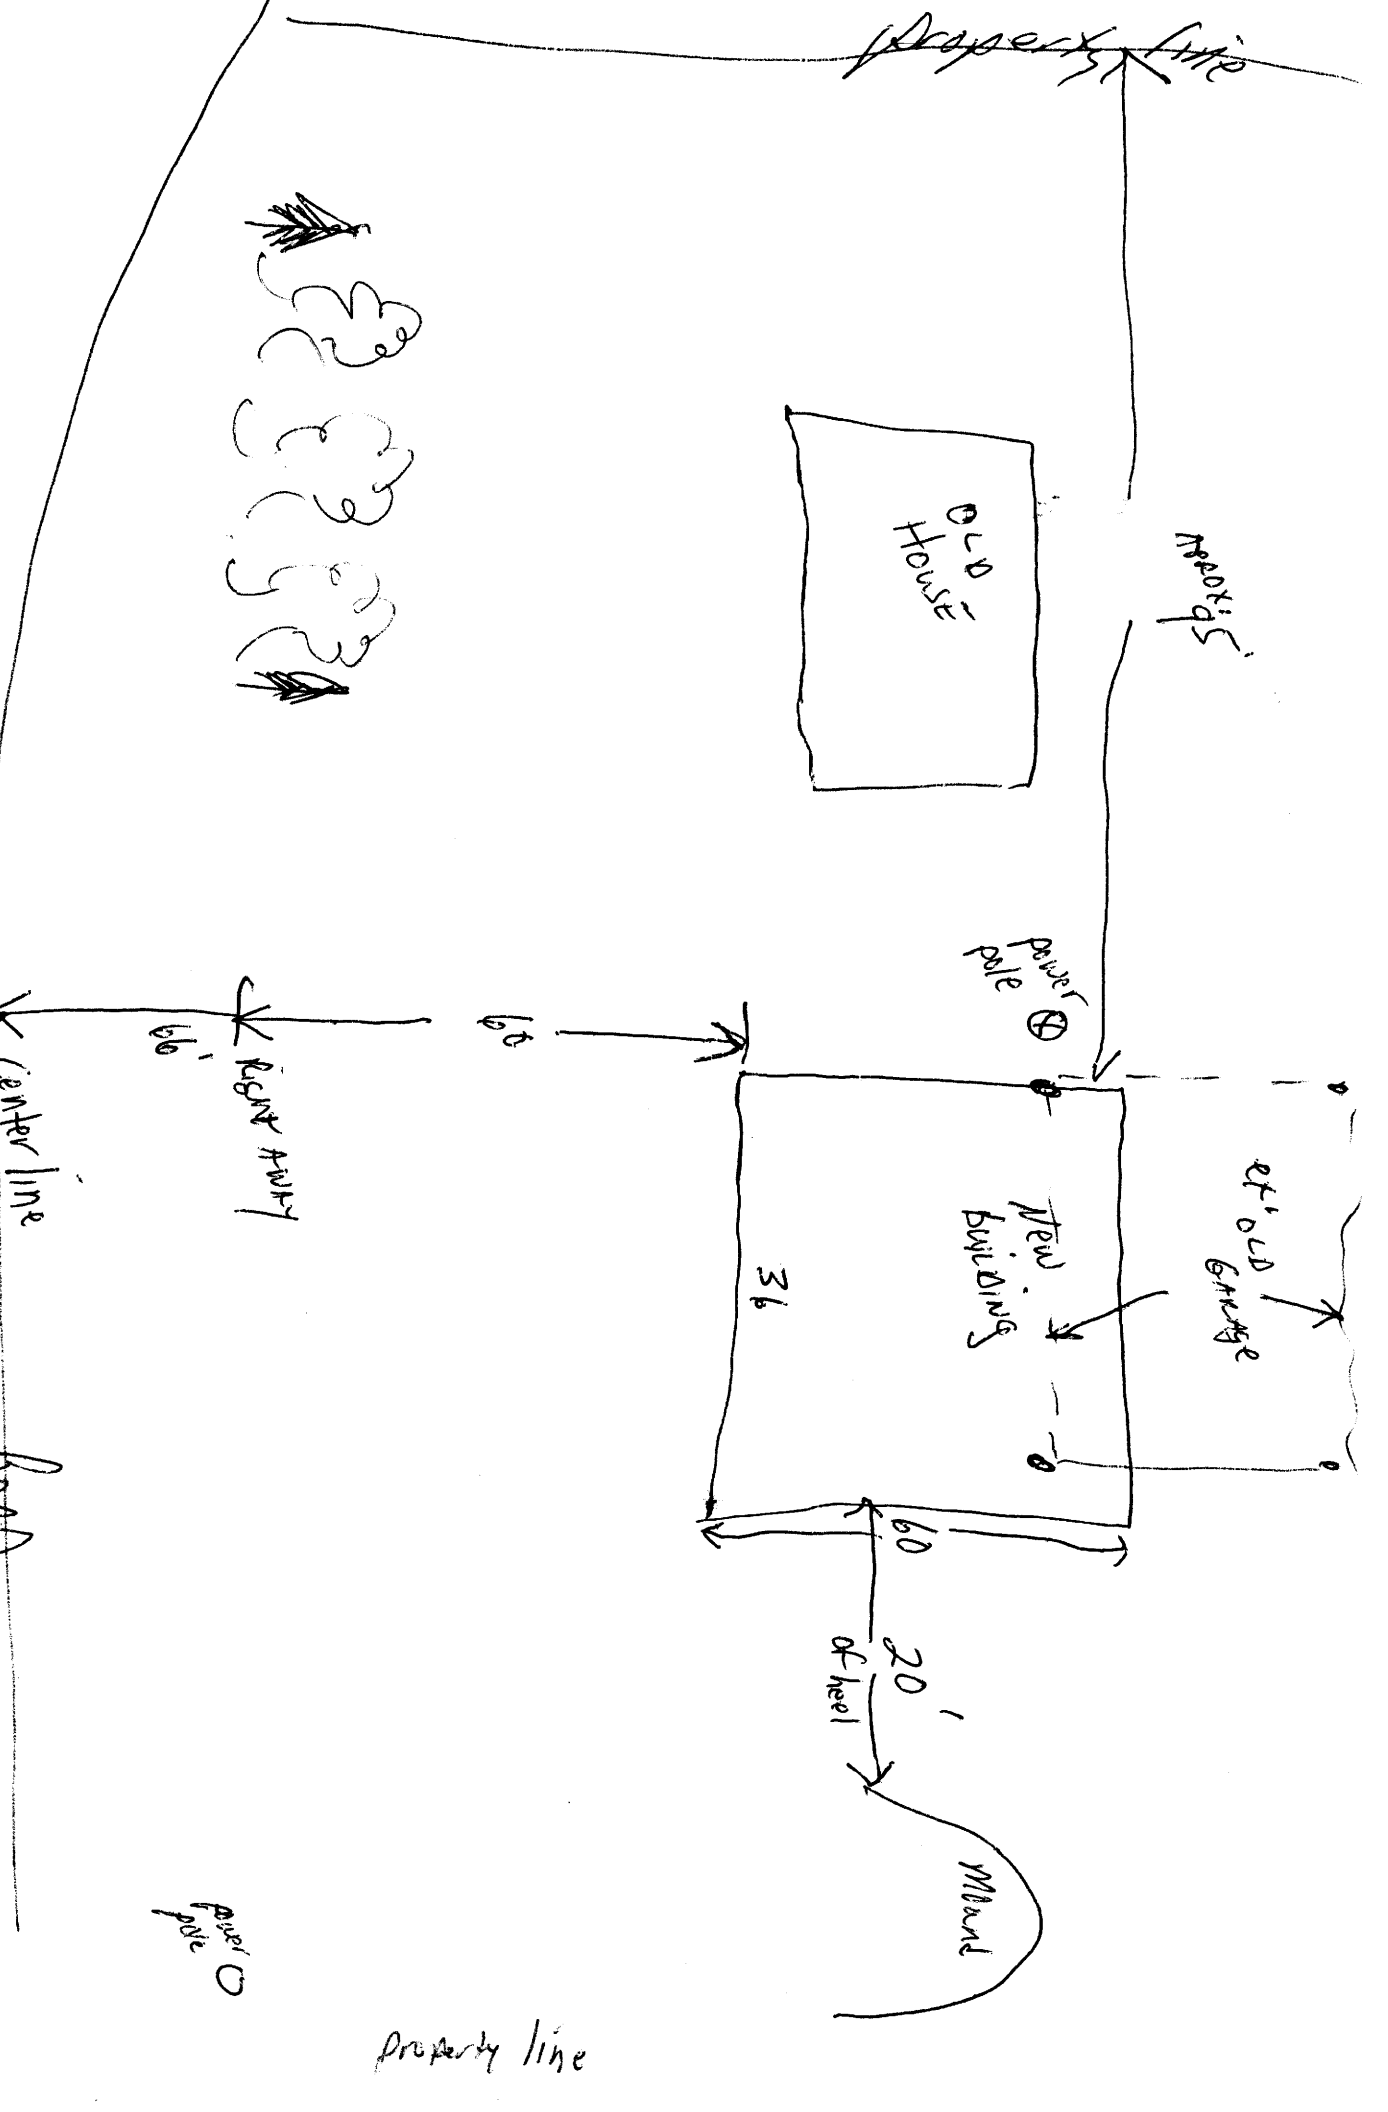

48988 Lake Ave.  
McGregor, MN

LOT SIZE - 150' X 192' Deep ROAD

Property line