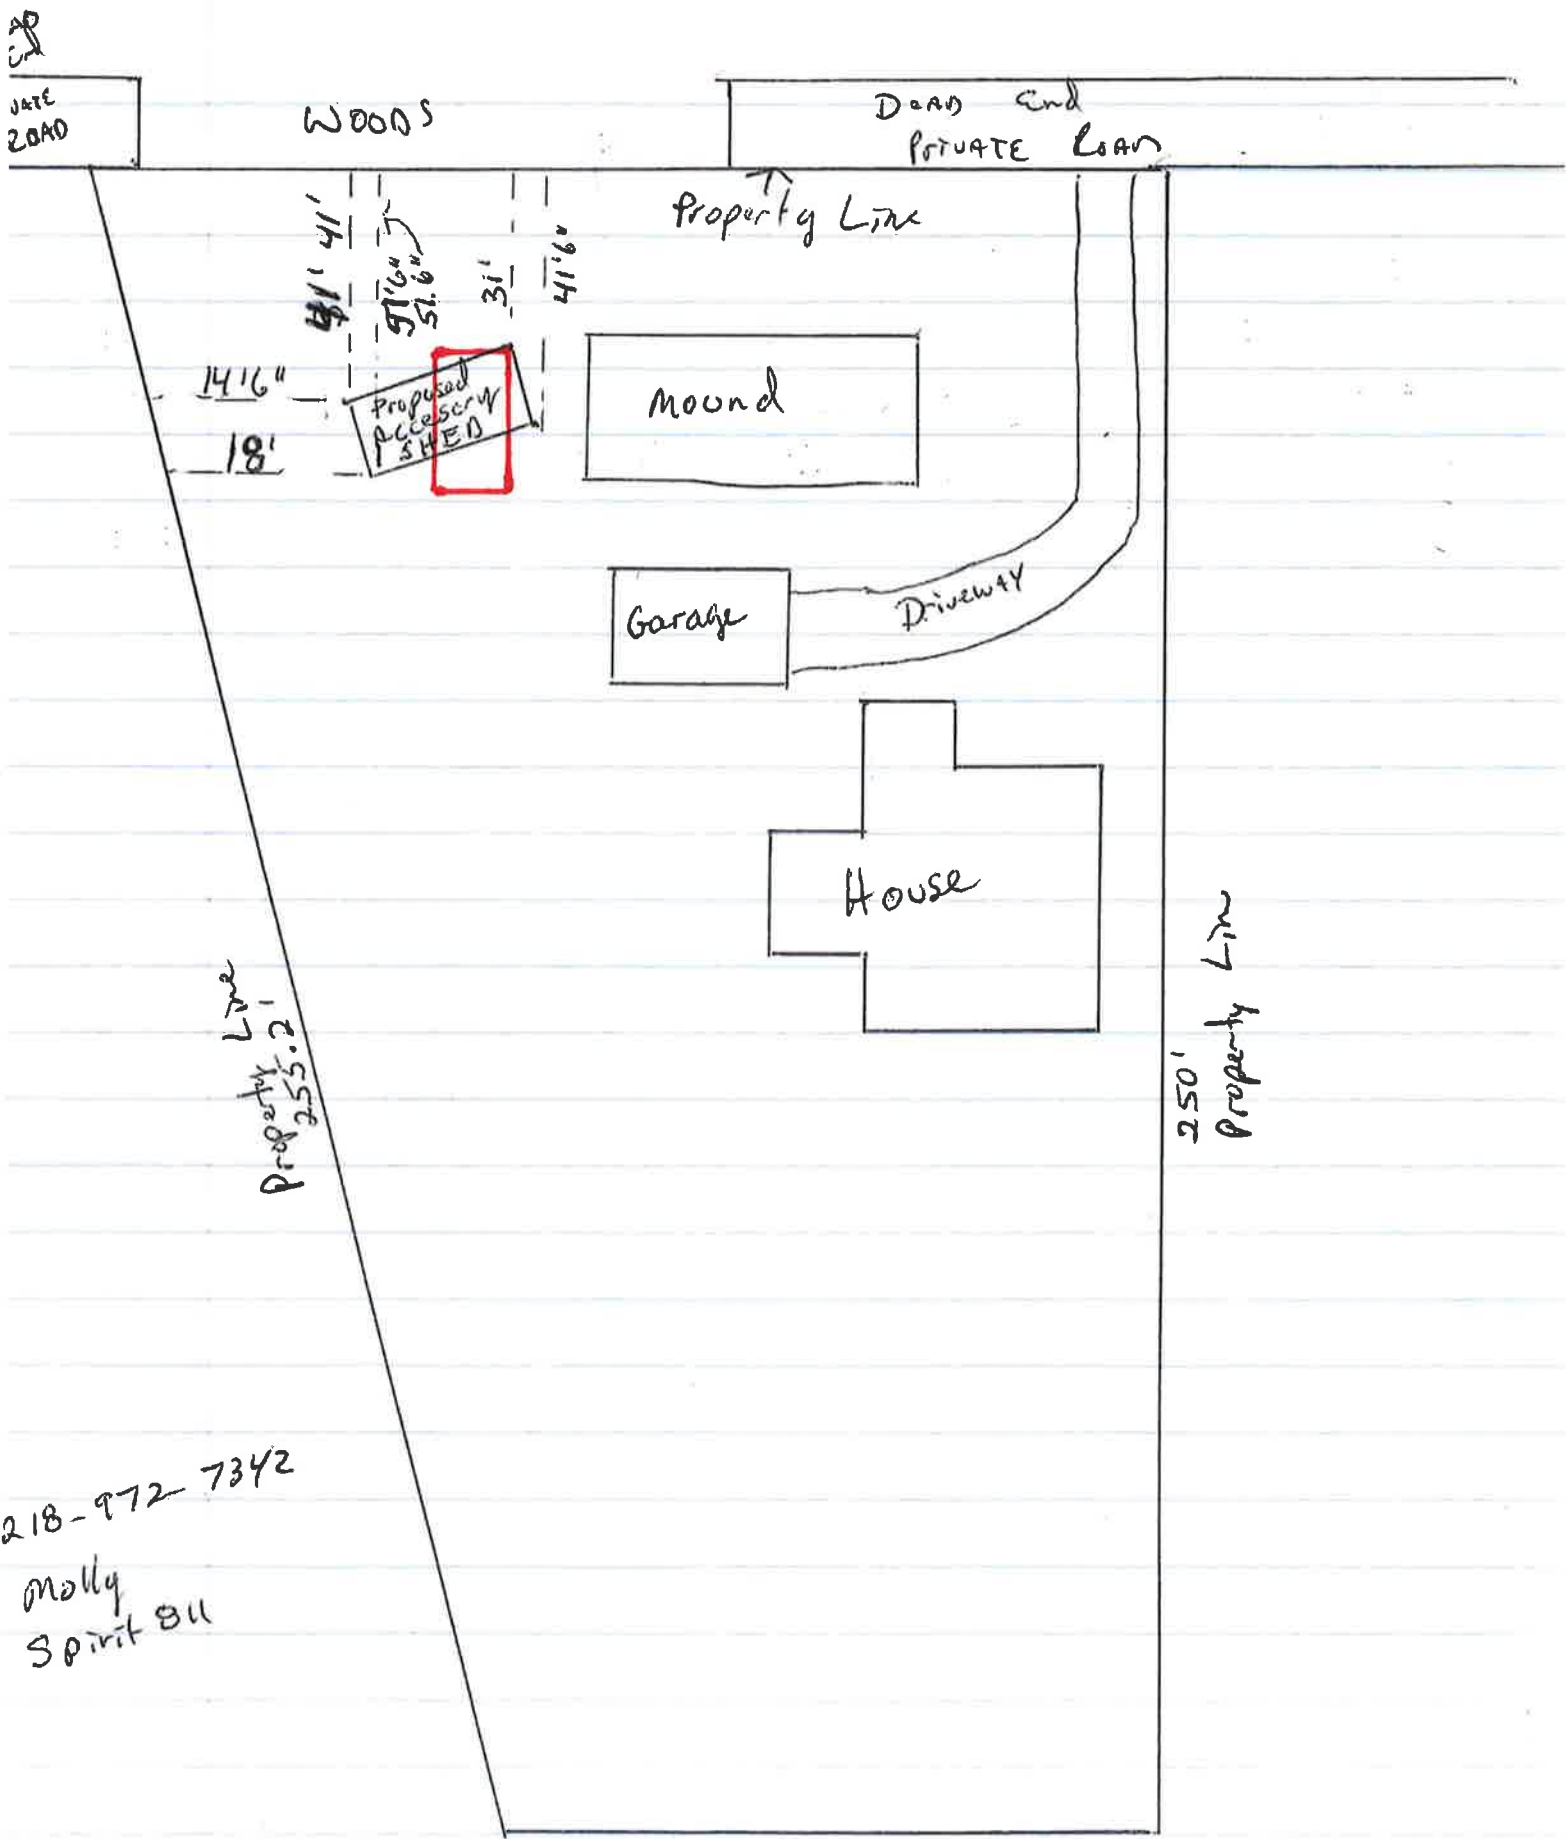

* Rotate Shed to meet mound setback

218-972-7342
Molly Spirit Bu

Spirit LAKE