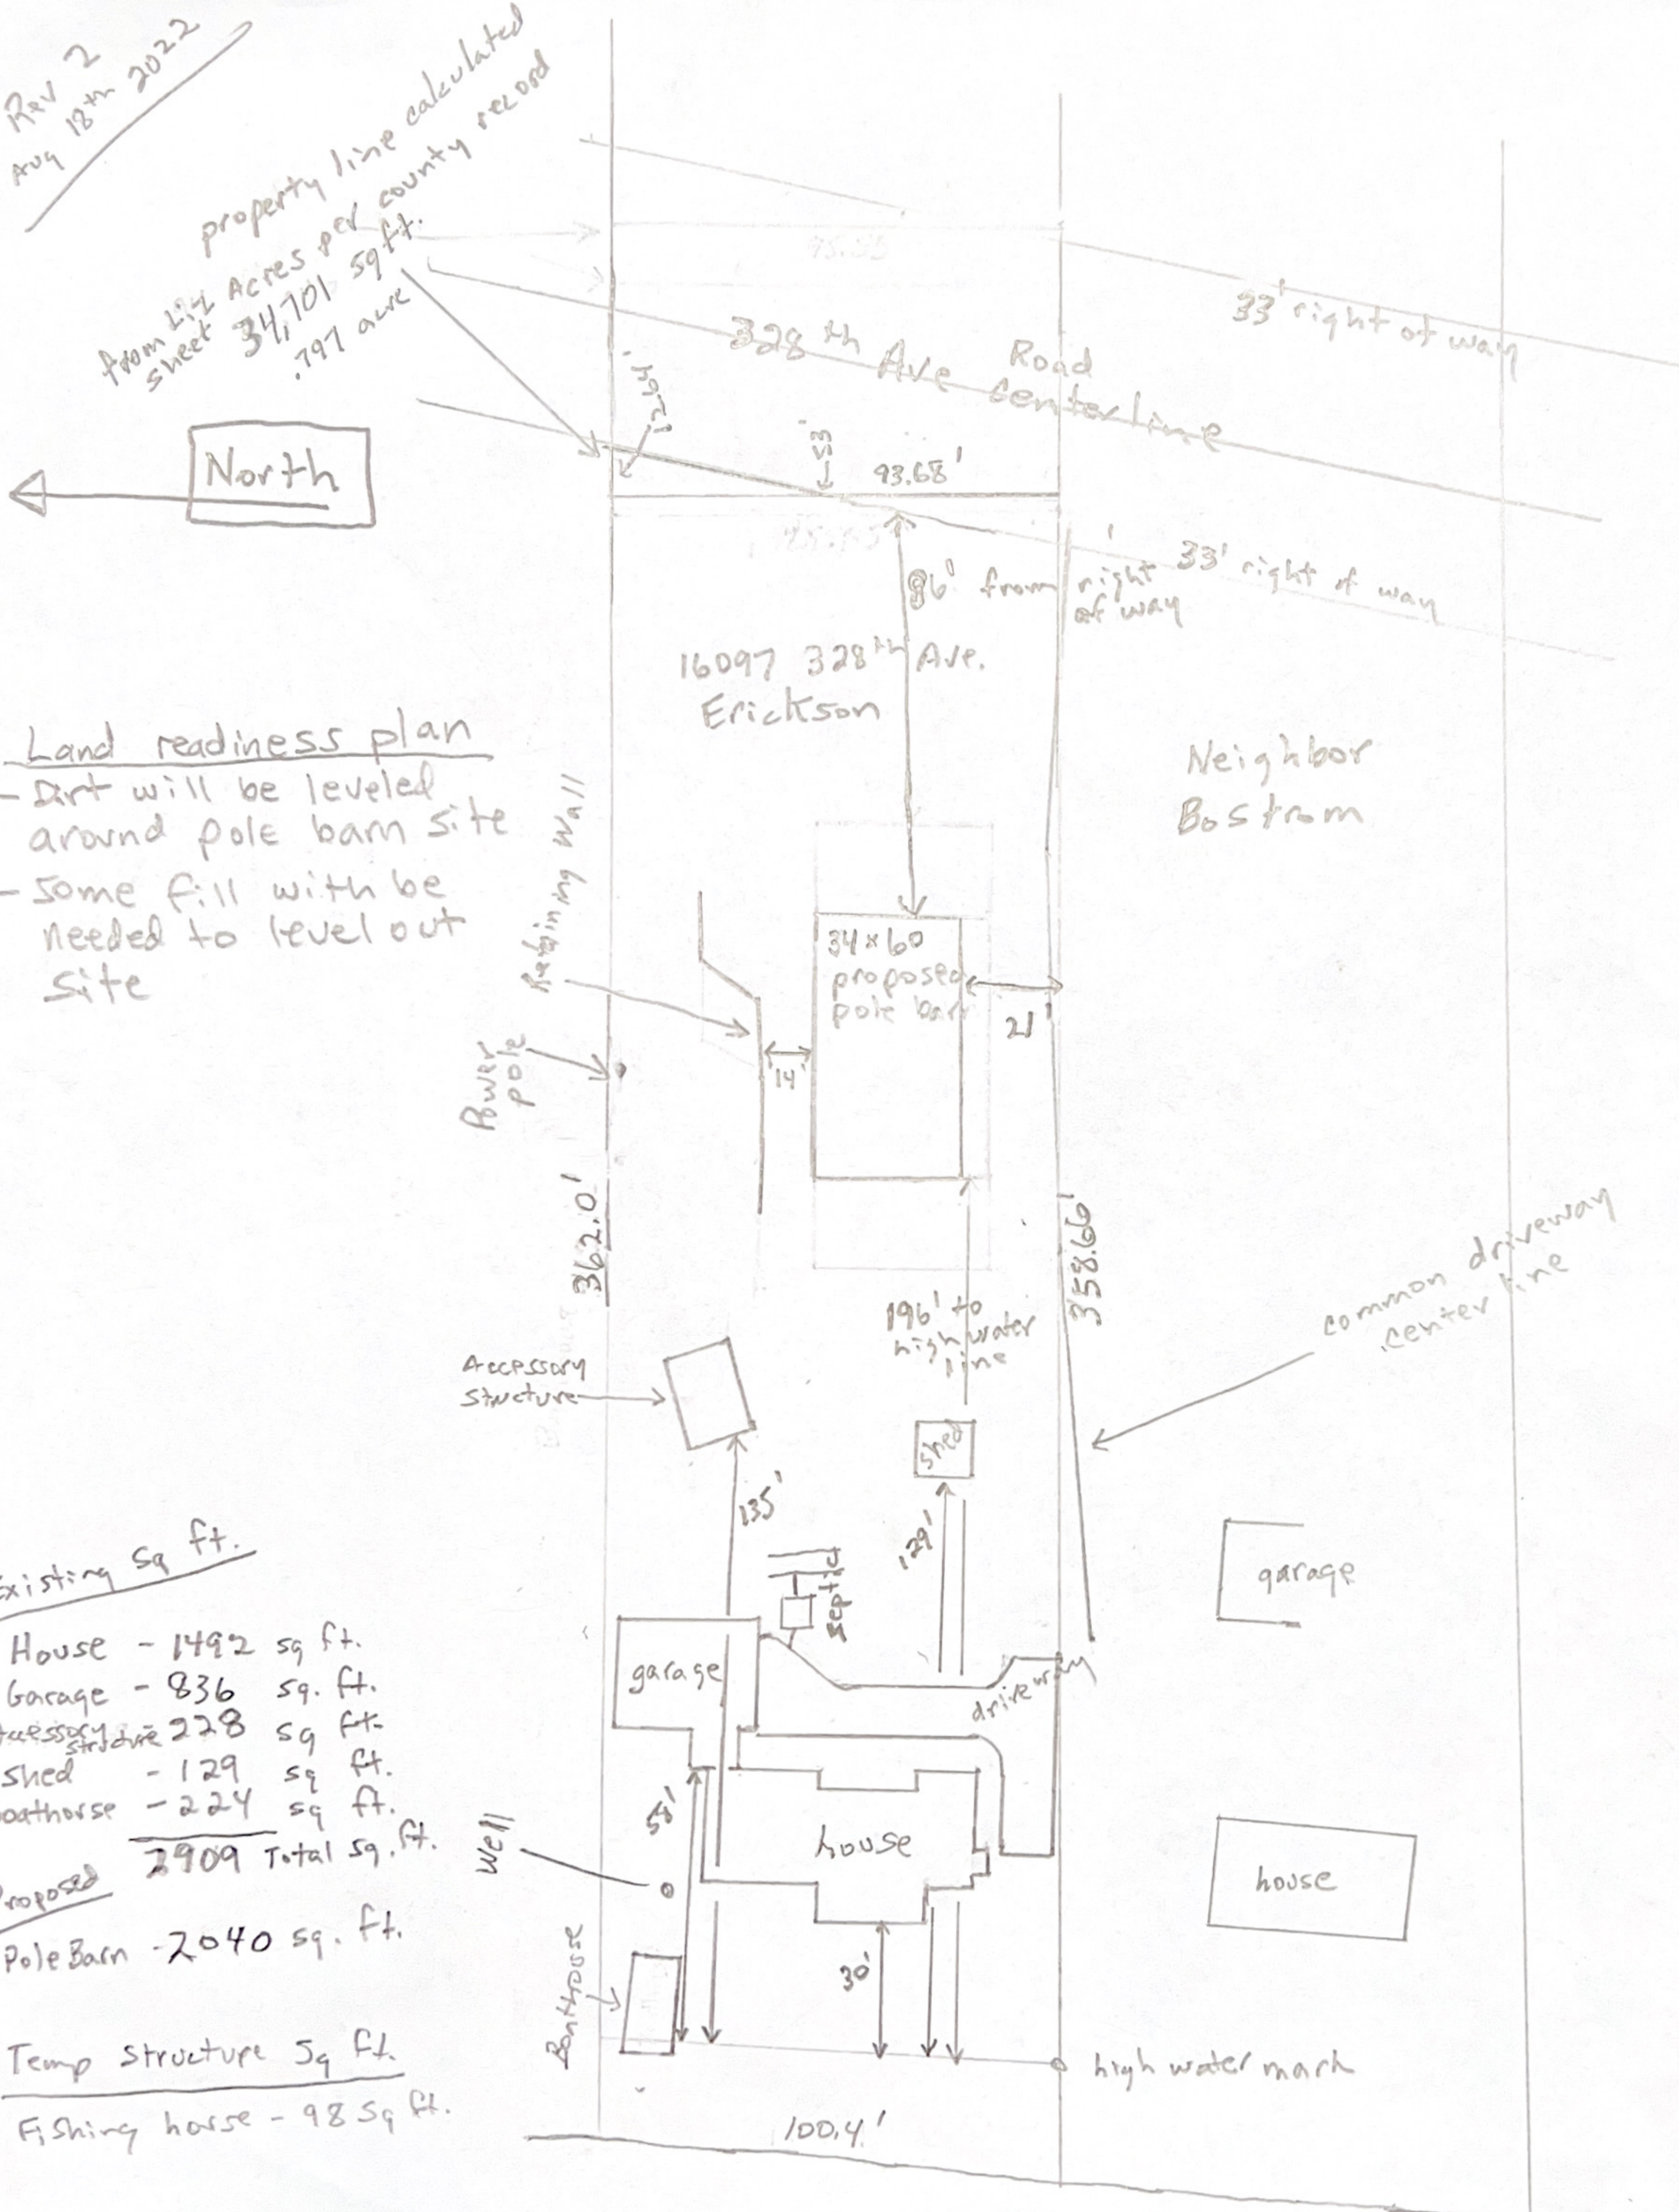

Rev 2
Aug 18th 2022

Property line calculated
from Lit Acres per county record
Sheet 34,701 sq ft.
.797 acre

Land readiness plan

- Dirt will be leveled around pole barn site
- Some fill will be needed to level out site

Existing Sq ft.

- House - 1492 sq ft.
- Garage - 836 sq ft.
- Accessory structure - 228 sq ft.
- Shed - 129 sq ft.
- Boathouse - 224 sq ft.
- 2909 Total sq ft.

Proposed
Pole Barn - 2040 sq ft.

Temp structure 59 sq ft.

Fishing house - 98 sq ft.

Mille Lacs Lake