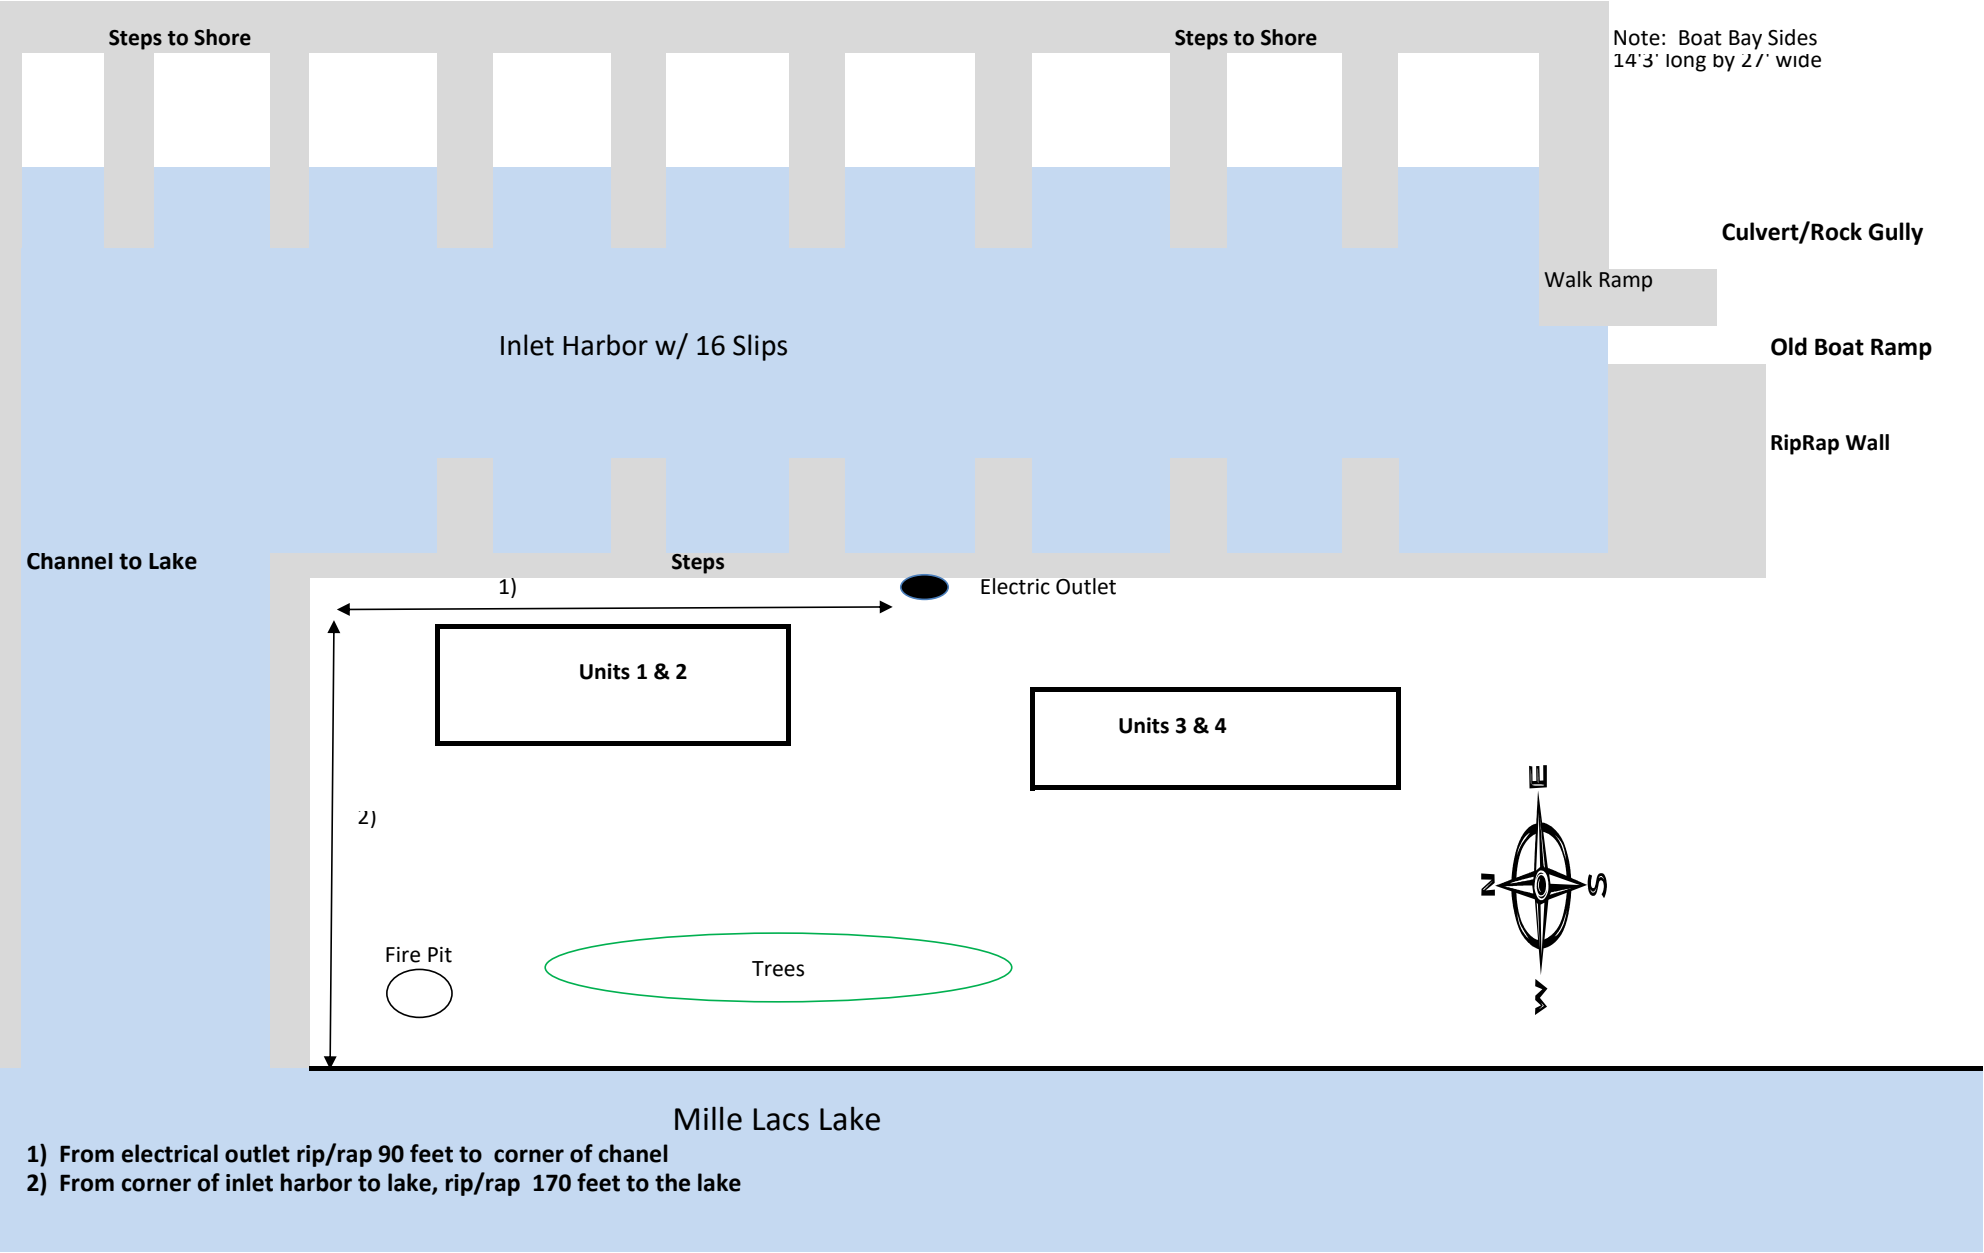

Sunset Harbor -Inlet Harbor Rip/Rap Project

- 1) From electrical outlet rip/rap 90 feet to corner of chanel
- 2) From corner of inlet harbor to lake, rip/rap 170 feet to the lake