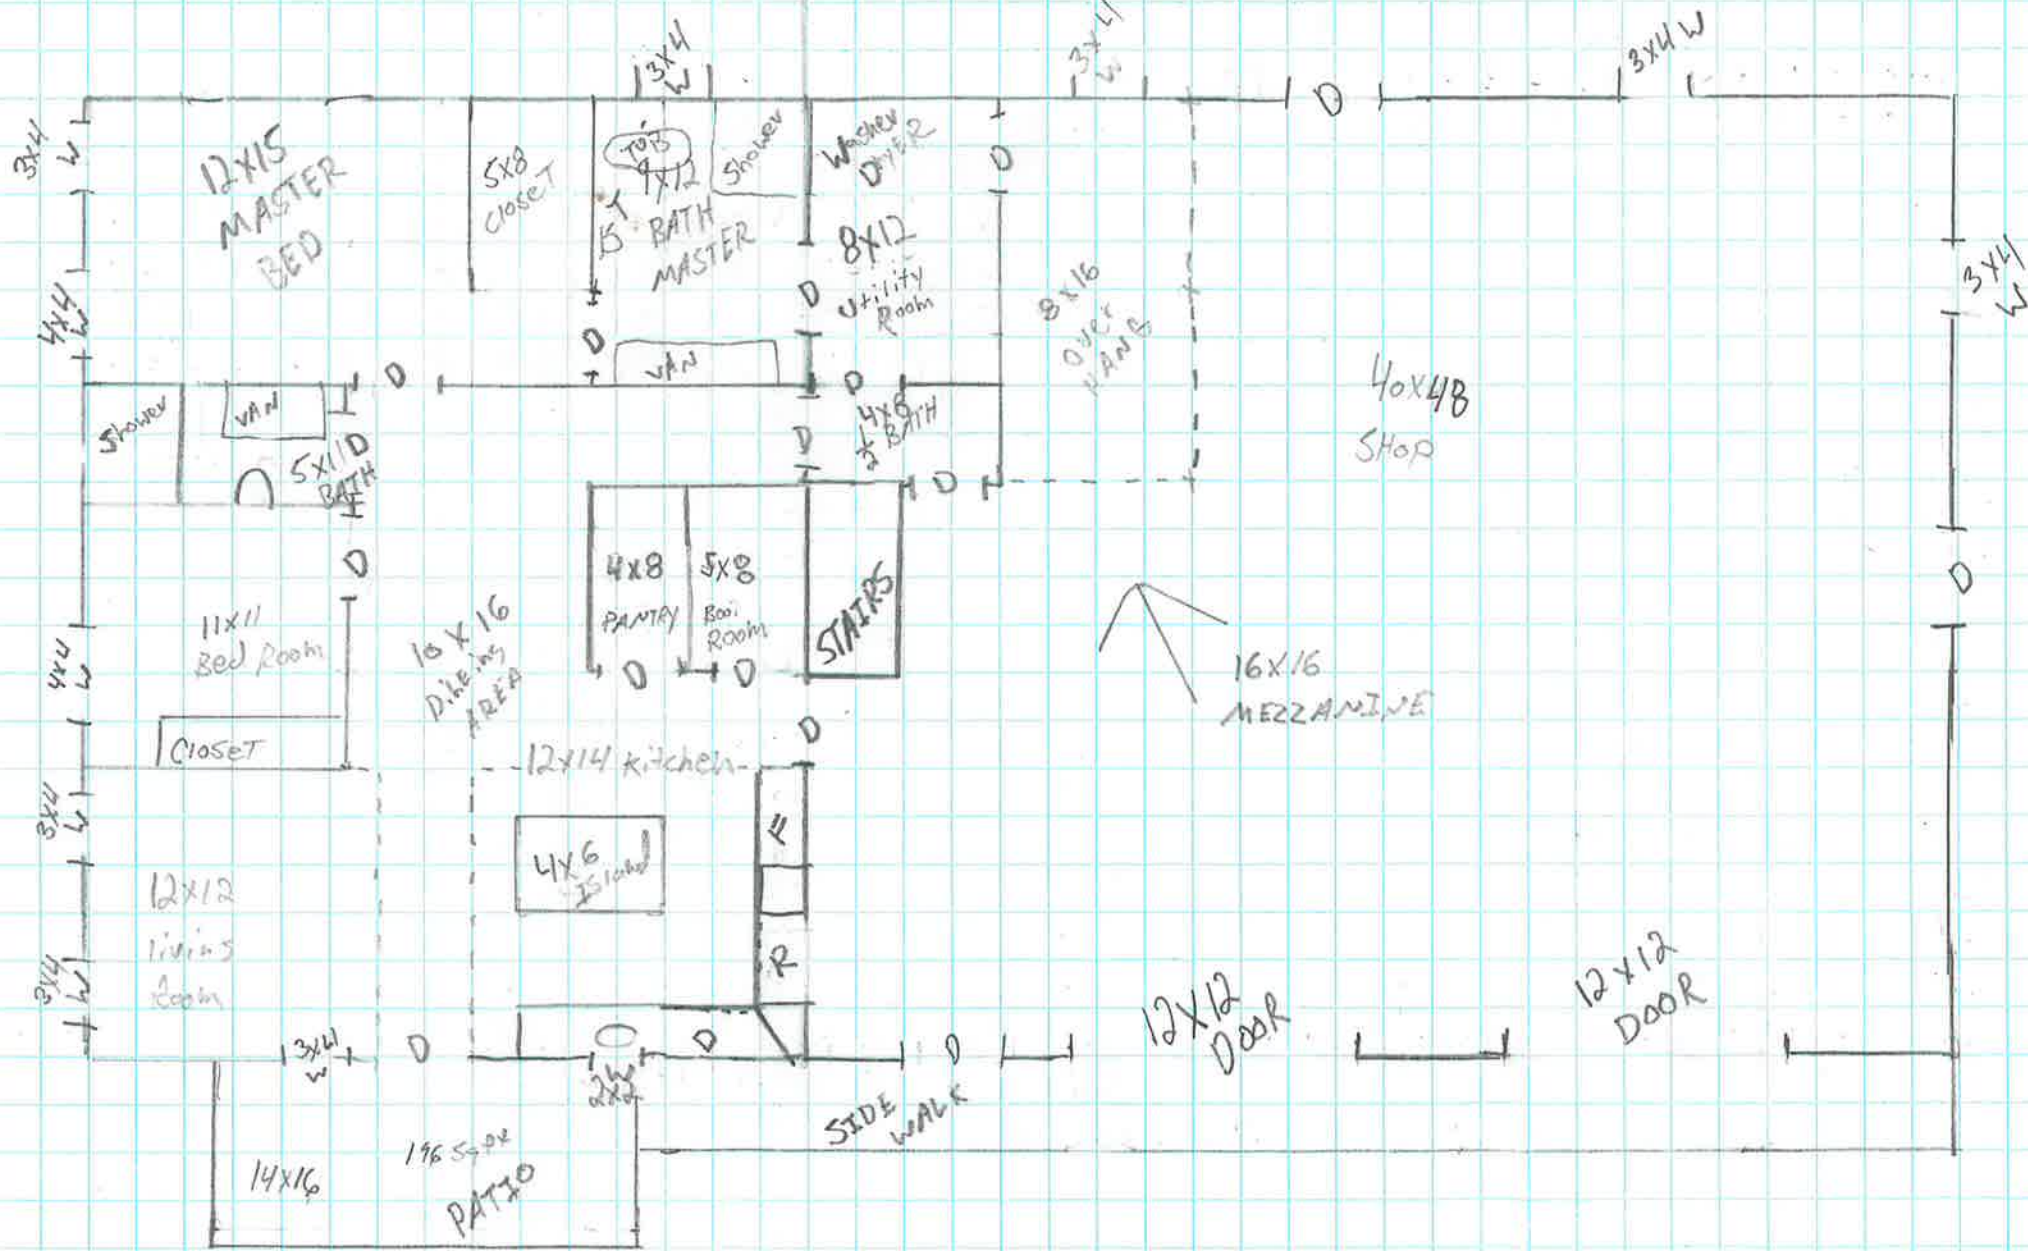

SCALE  
x2

HOUSE  
9 FT SIDE WALL  
30x40

SHOP  
14 FT SIDE WALL  
40x48

40x78