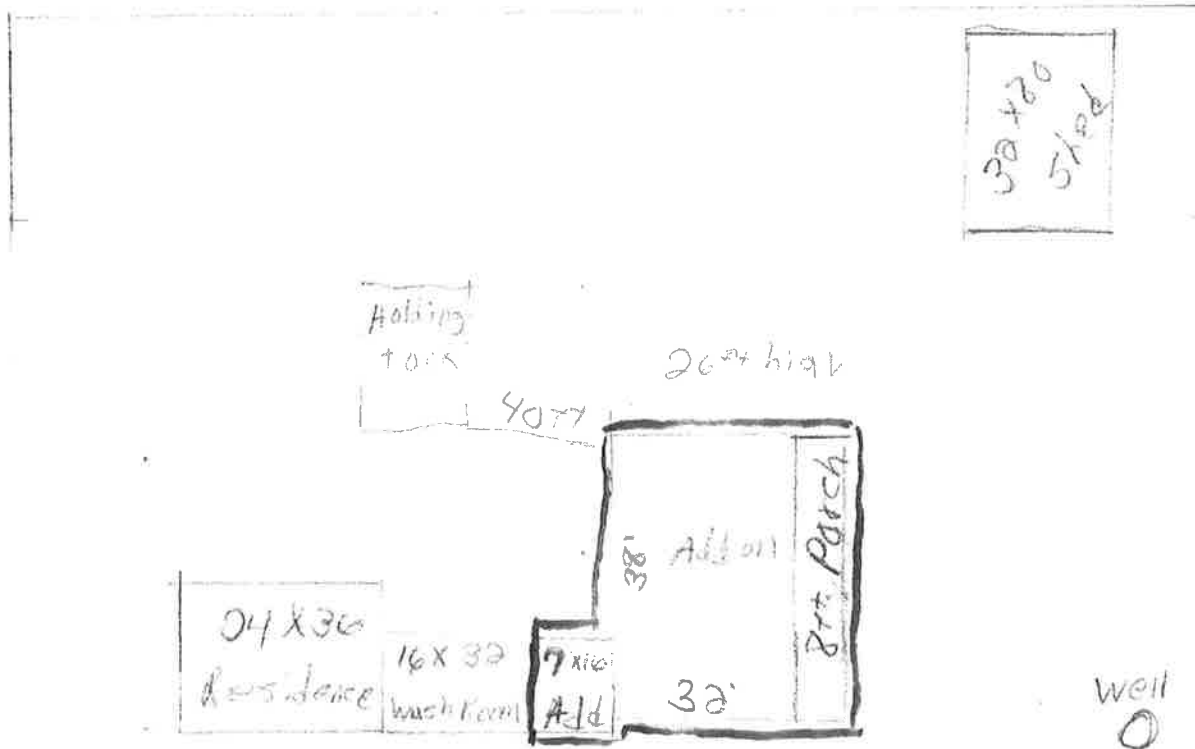

The 32x38
has upper
34x32

Height of
building is
Approx 26ft

The 7x16
Appl 12ft
high

30x40
Shed

33x64
shop

16-0-01180
 @ 16-0-018100
 16-0-017900
 16-0-01800
 Yost Y. Hershber
 Lovina E. Hershber
 30149 280th Pl
 Isle MN 563