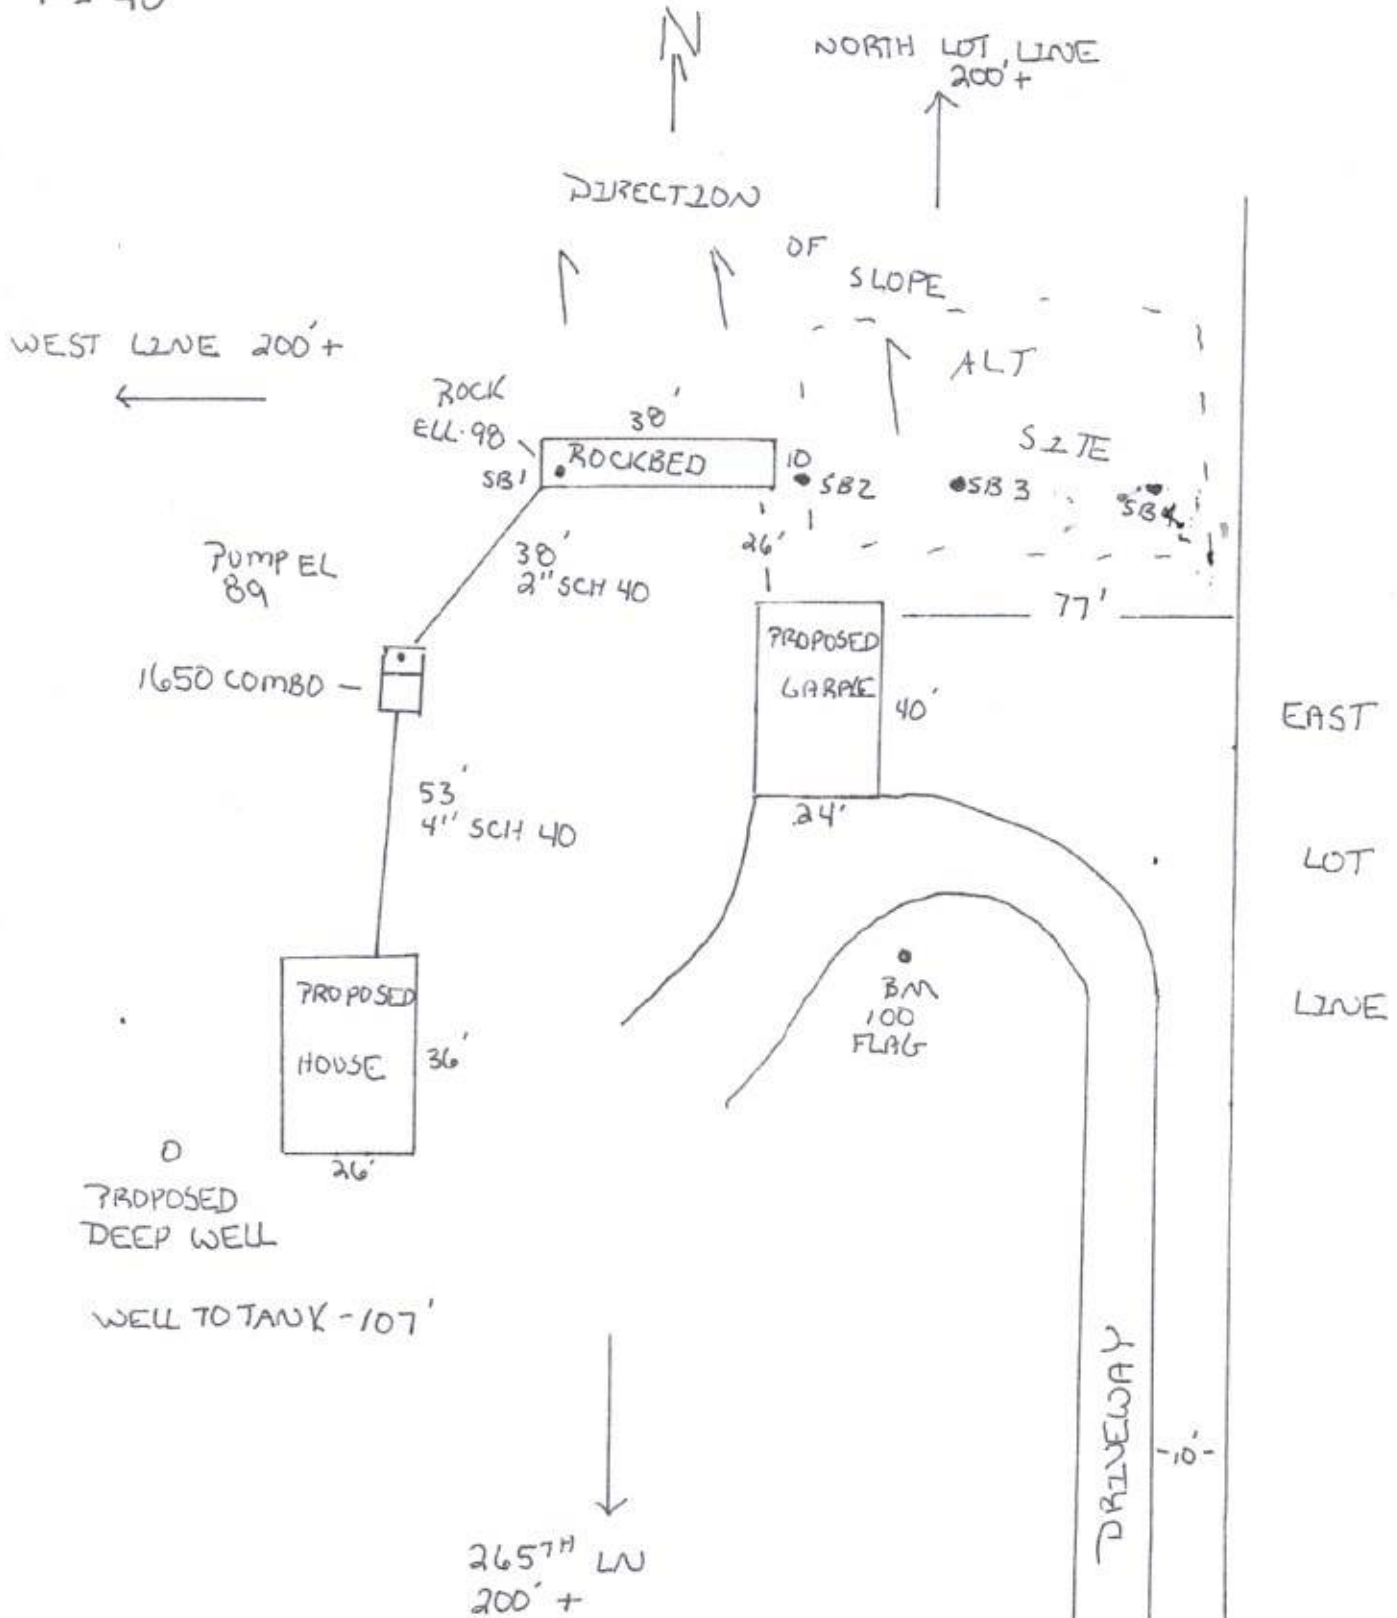

ZACH + JENN NYBERG

1" = 40'

NYBERG SITE PLAN
 41438-265TH LN
 AITKIN, MN 56431
 - submitted by -
 John Baker 612-282-1776

265TH LN