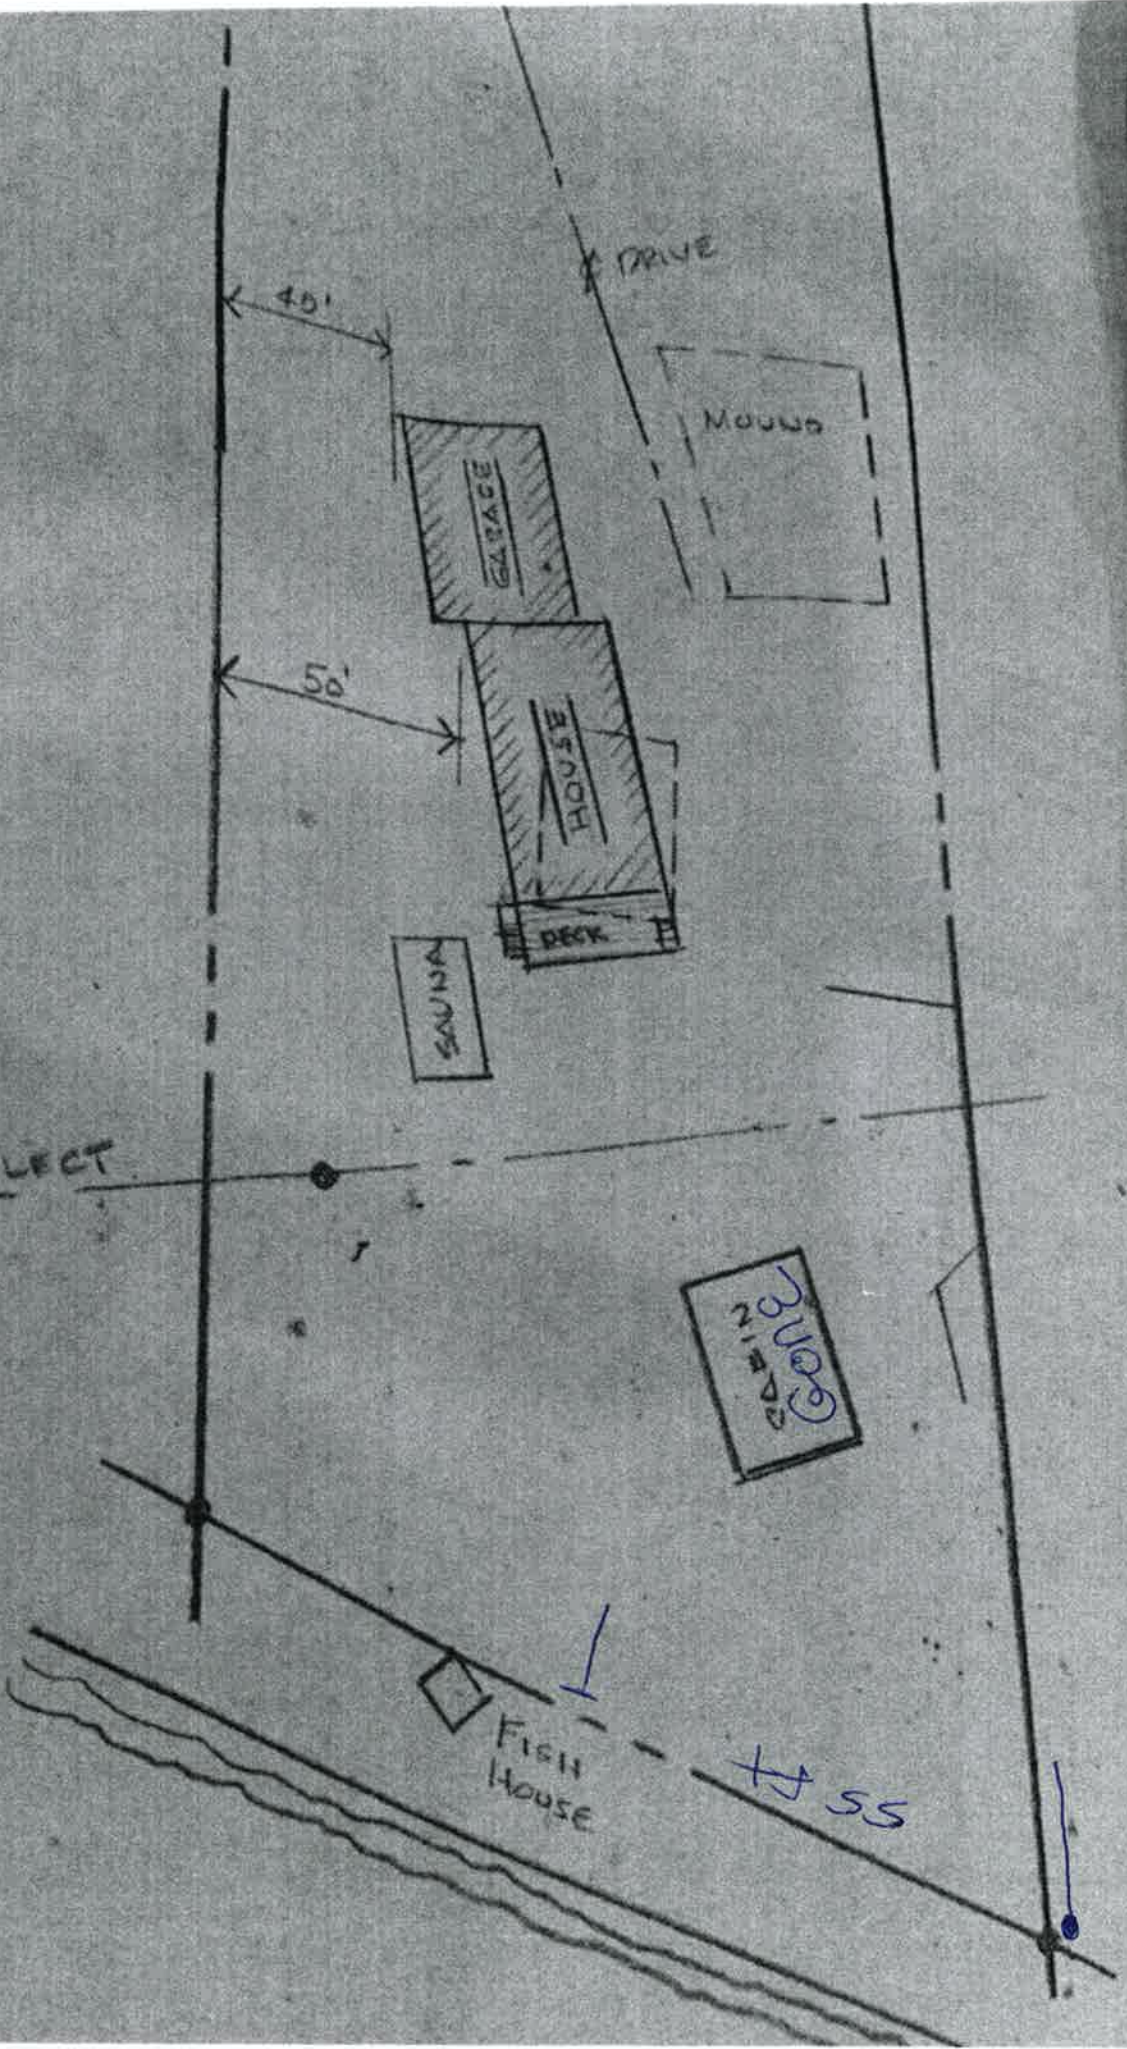

O, H FLECT

40'

50'

DRIVE

GARAGE

MOUND

HOUSE

SAUNA

DECK

CONCRETE

FISH HOUSE

SS

Lake

Jeff Reno
 44140 Nature Ave
 Palisade, mn 56469
 952-797-6318

Tapered
 Edge