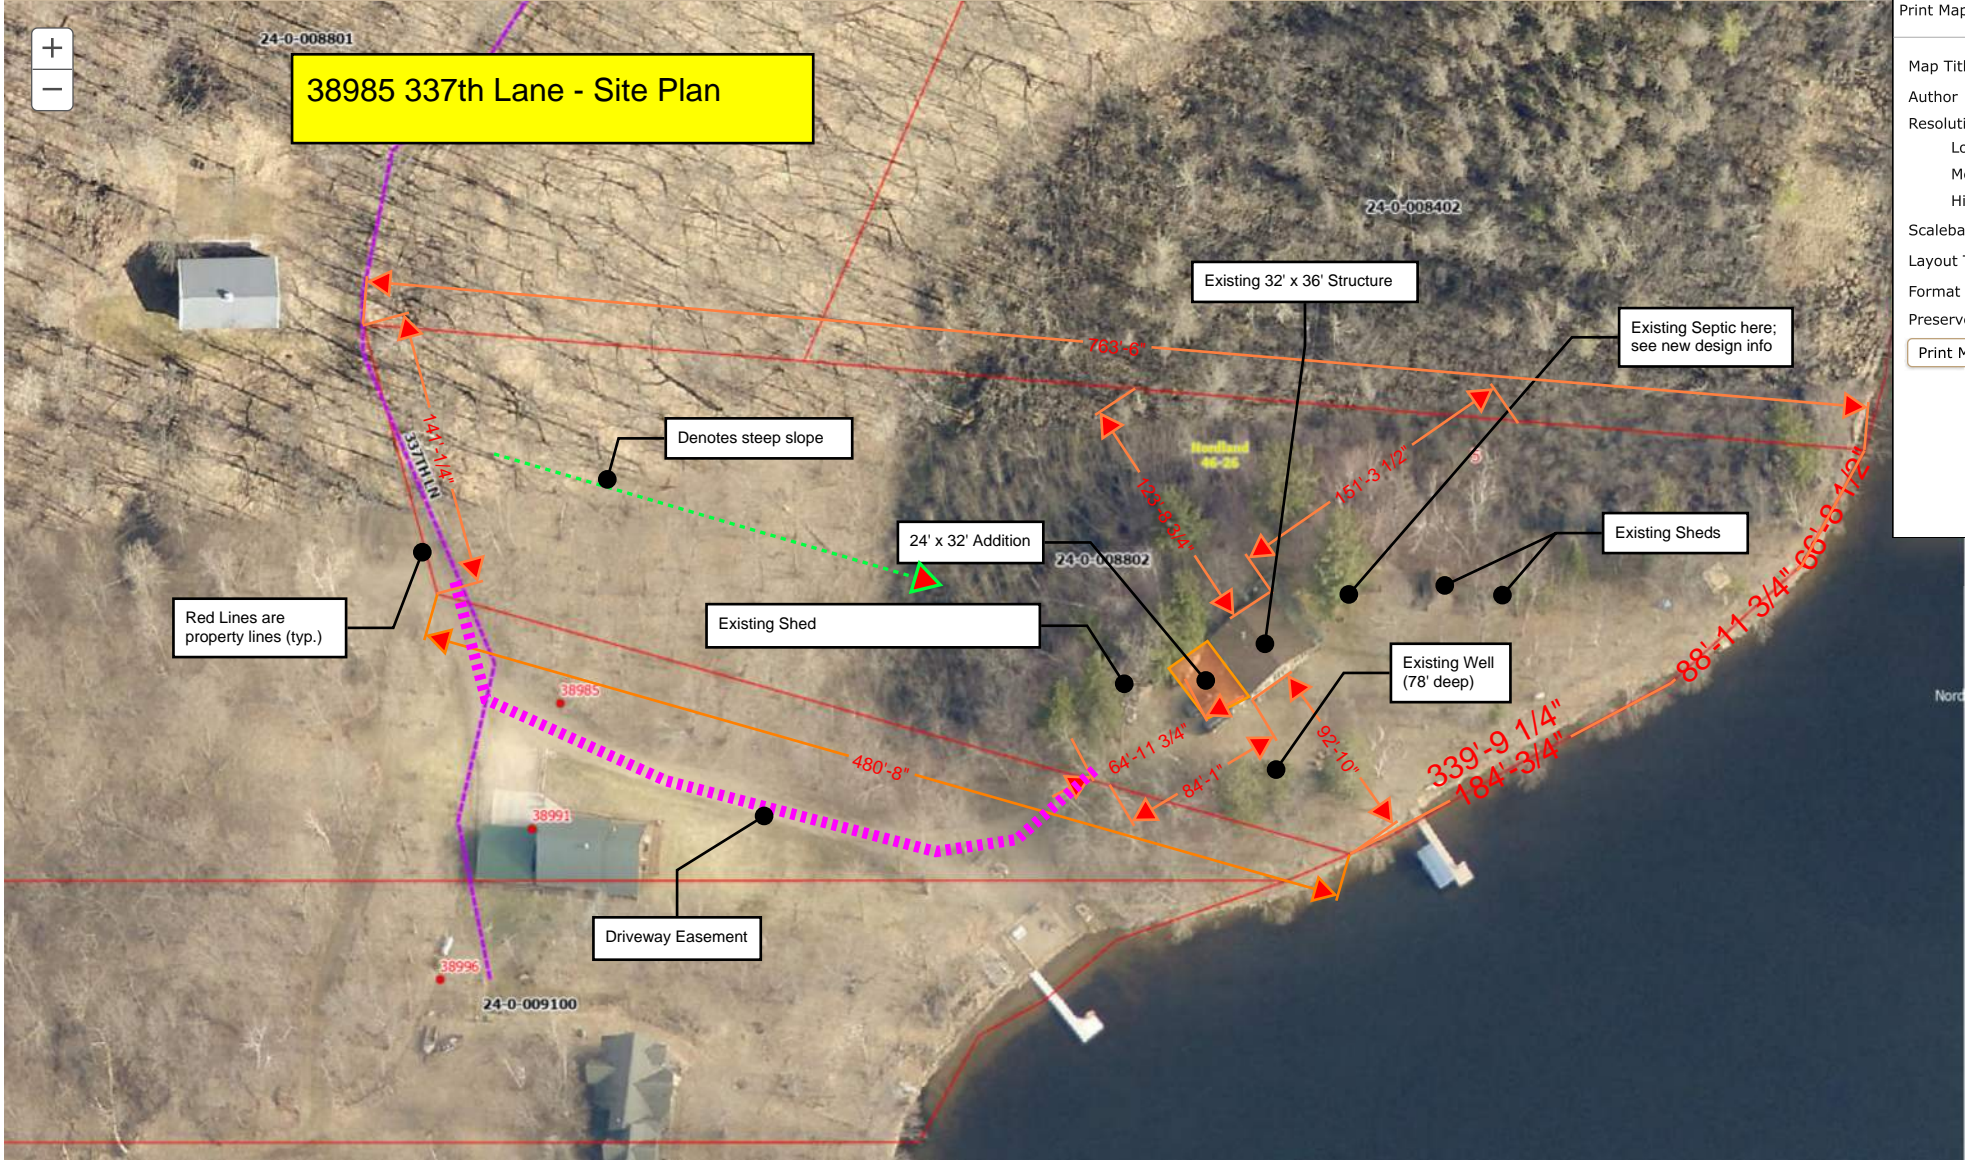

Aitkin County

Navigation Tools: Zoom In, Zoom Out, Pan, Zoom Prev, Zoom Next, Zoom Select, Zoom Extent

Search Tools: Clear, Search Commands, Identify

Legend Tools: Legend, Results, View

Tools: Buffer, X/Y, Map Tips, Measure, Print Map

Reports: Reports

38985 337th Lane - Site Plan

Print Map
Map Title
Author
Resolution
Scale
Layout
Format
Preserve
Print

Scale 1: 1128

No Tool Active