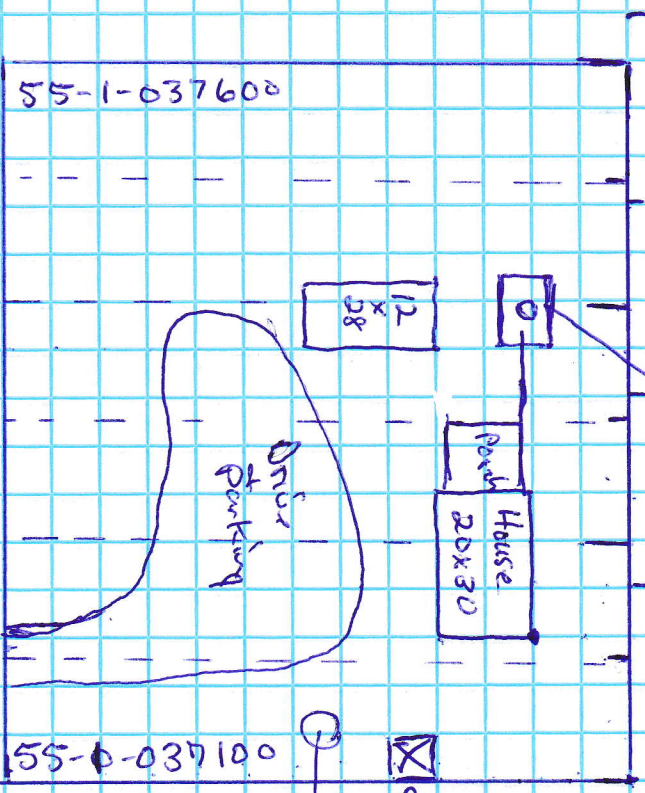

6 + 25' Lots 130ft Deep  
1" 40'

P.L. - By Owners

James Frankel

64891 426th Pl

Statata, Mn 55485

S 34-52-26 R

No well

1" = 40' → North

Dave Rye #1174

Sept Design + layout  
4/21/2020