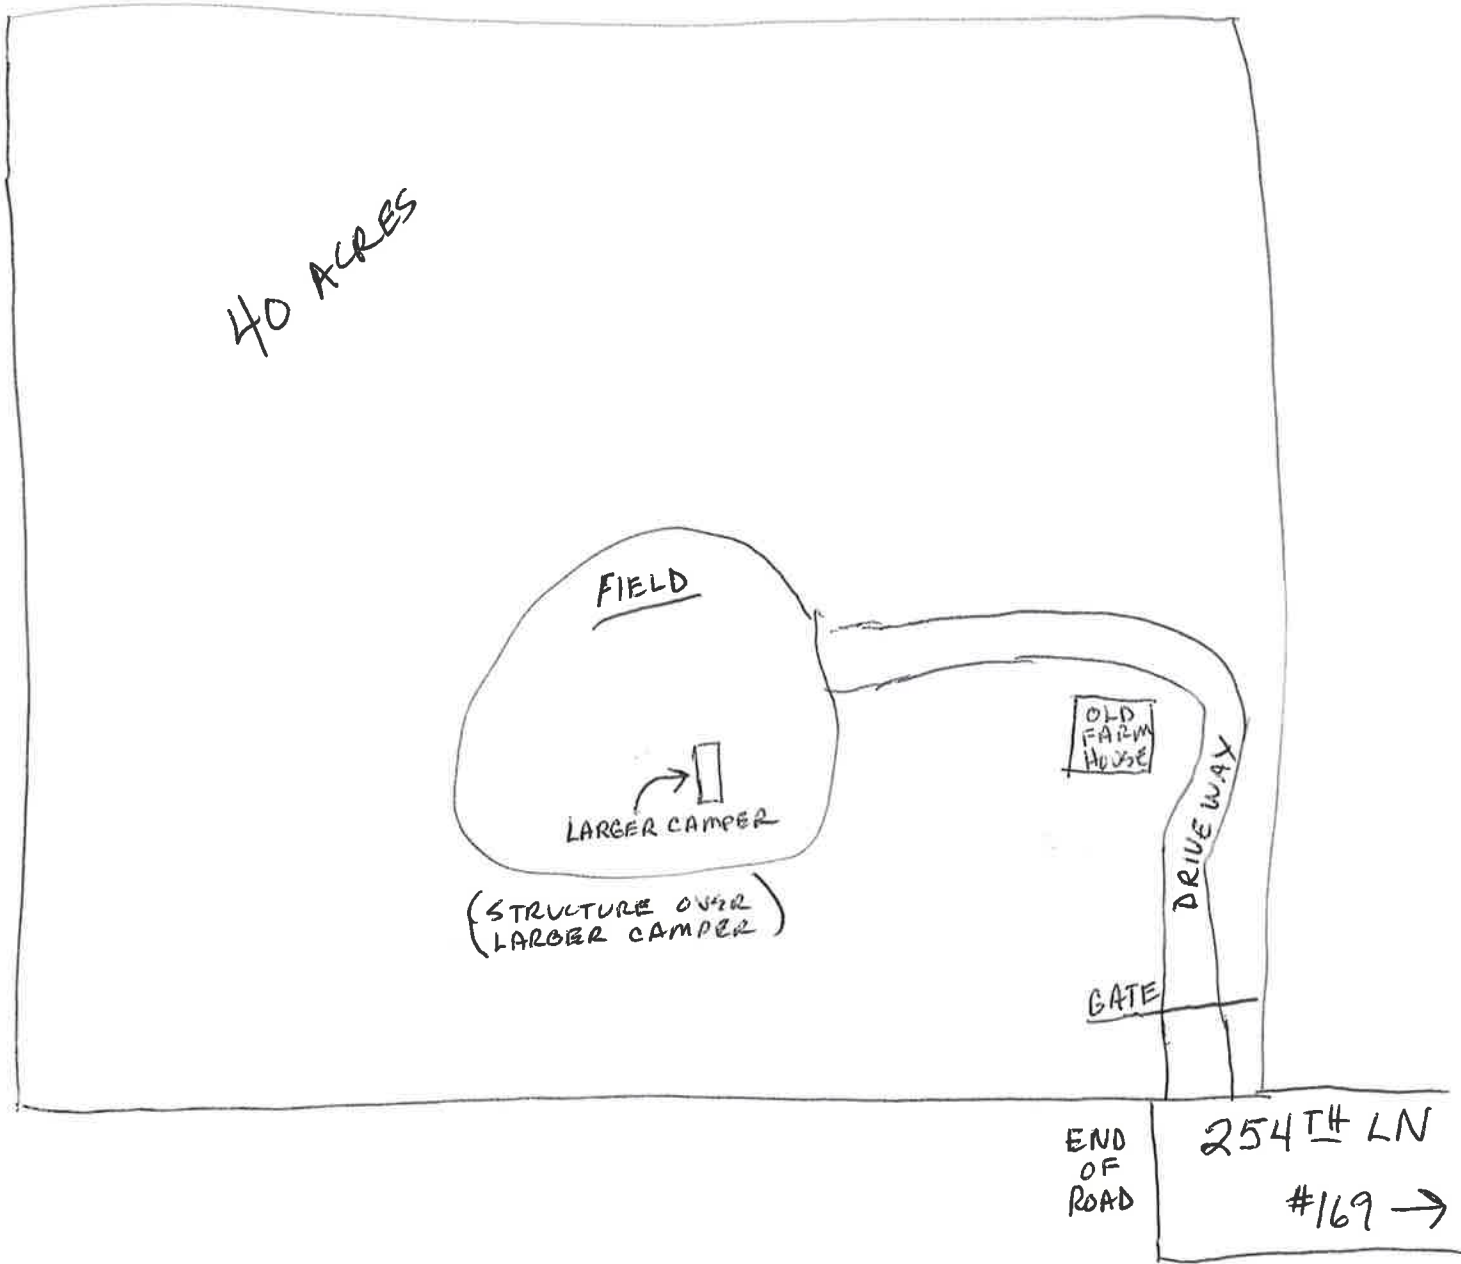

NORTH

40 ACRES

FIELD

LARGER CAMPER

(STRUCTURE OVER LARGER CAMPER)

OLD FARM HOUSE

DRIVEWAY

GATE

END OF ROAD

254TH LN

#169 →