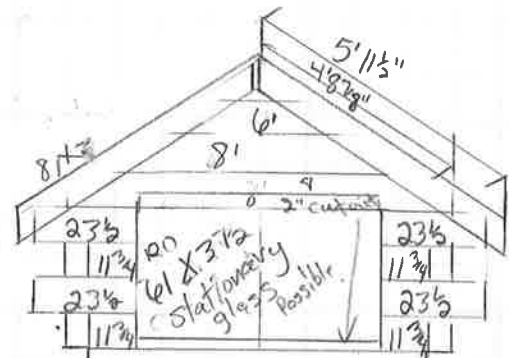

Jahn Prom

14x30 Footprint w. 12x12 Bed,

Scale 1/4" = 1'

Need to Verify Height on
Porch Posts or 3" Higher.

Pillar Detail 1/2" Scale,

Jack From
 18x30 + 12x12 Addi.
 Scale 1/4" = 1'

SCHWARTZ LOG CABIN
 MENNO & SARAH SCHWARTZ
 6678 110TH AVE.
 MILACA, MINNESOTA 56353

Drawn by:

Ba

3

B1

2104

Jack Pram
 18X30 + 12X12 Addition
 Scale 1/4" = 1'
 Drawn By:

SCHWARTZ LOG CABIN
 MENNO & SARAH SCHWARTZ
 8678 110TH AVE.
 MILACA, MINNESOTA 56353

1

2

Jack From
 18x30 w 12x2 addi.
 Aitken

Scale 1/4" = 1'
 Drawn By
SCHWARTZ LOG CABIN
 MENNO & SARAH SCHWARTZ
 6678 110TH AVE.
 MILACA, MINNESOTA, 56353

exterior Railings

- 1- 52 1/2"
- 1- 63 1/4"
- 7- 2"

Interior Railings