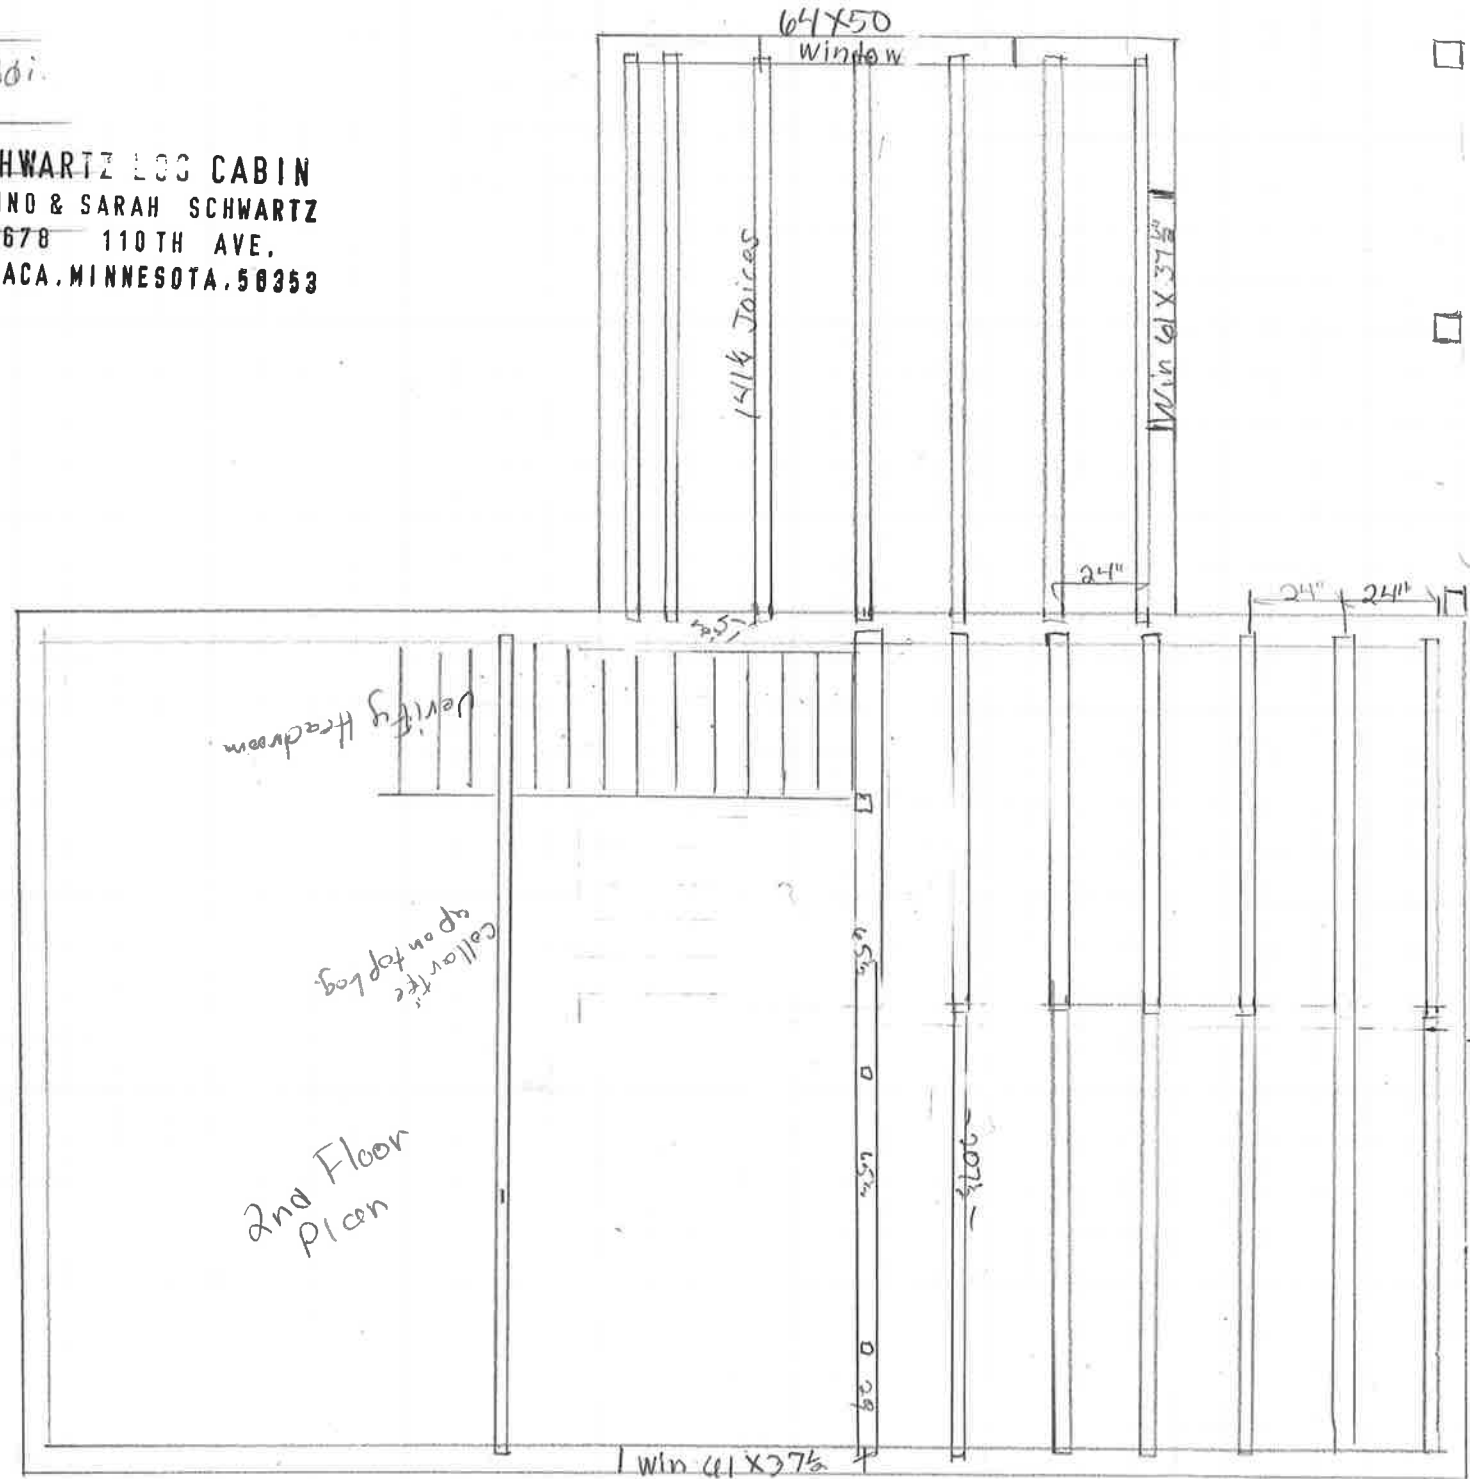

Jahn Prom

14x30 Footprint w. 12x12 Bed,

Scale 1/4" = 1'

Need to Verify Height on
Porch Posts or 3" Higher.

Pillar Detail 1/2" Scale,

Jack From
 18x30 + 12x12 Addi.
 Scale 1/4" = 1'

SCHWARTZ LOG CABIN
 MENNO & SARAH SCHWARTZ
 6678 110TH AVE.
 MILACA, MINNESOTA 56353

Drawn by:

Ba

3

B1

2104

Jack Pram
 18X30 + 12X12 Addition
 Scale 1/4" = 1'
 Drawn By:

SCHWARTZ LOG CABIN
 MENNO & SARAH SCHWARTZ
 8678 110TH AVE.
 MILACA, MINNESOTA 56353

1

2

Jack From
 18x30 w 12x2 addi.
 Aitken

Scale 1/4" = 1'
 Drawn By
SCHWARTZ LOG CABIN
 MENNO & SARAH SCHWARTZ
 6678 110TH AVE.
 MILACA, MINNESOTA, 56353

exterior Railings

- 1- 52 1/2"
- 1- 63 1/4"
- 7- 2"

Interior Railings

- 1- Angle 10/12
2 1/2" with Posts
- 1- 5"
- 2- 65 1/4"
- 1- 3"

- 8pc 4x10x20 1/2"
- 7pc 4x10x14 1/4"

Verify Headroom

Collar tie
up on top log

2nd Floor
Plan

Changed
posts