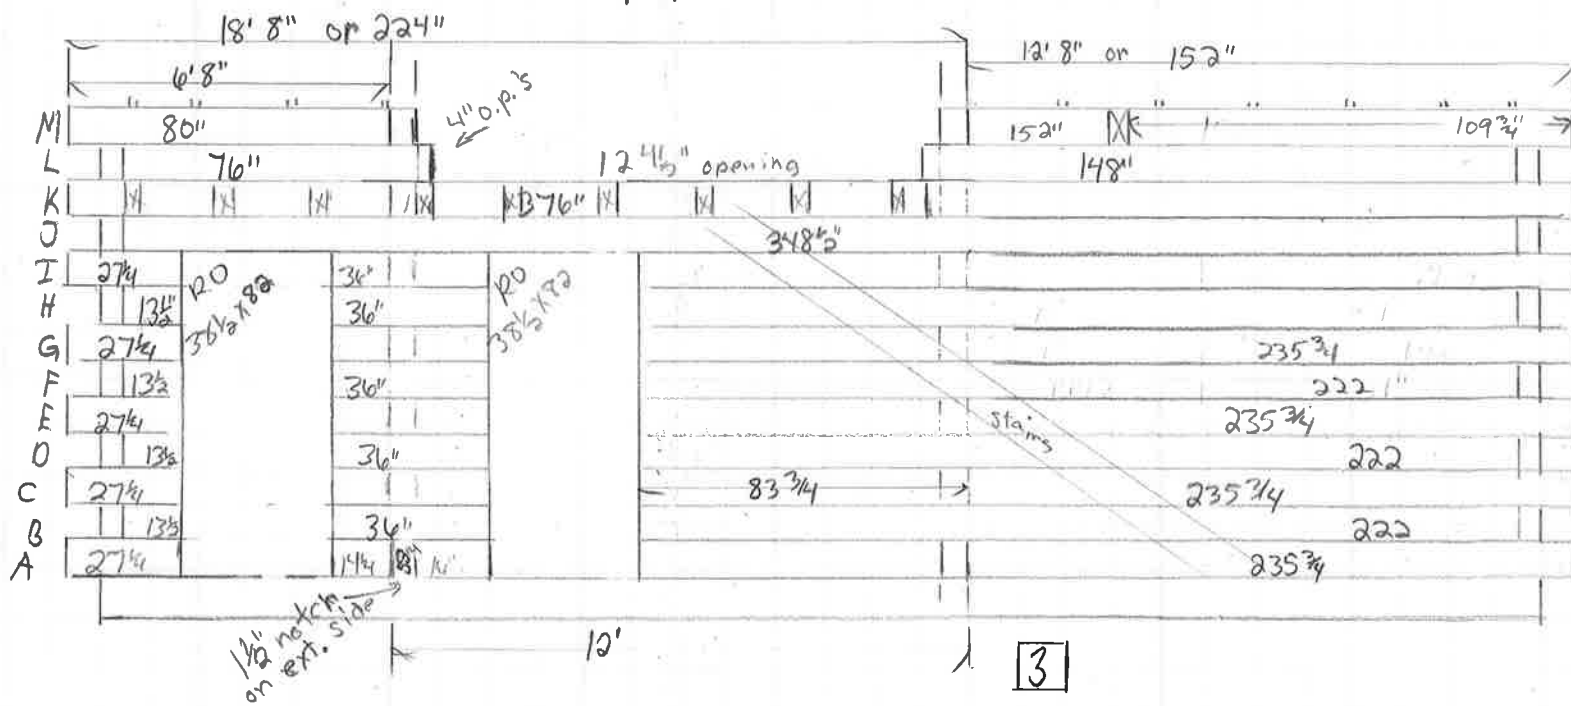

Jahn Prom

14x30 Footprint w. 12x12 Bed,

Scale 1/4" = 1'

Need to Verify Height on
Porch Posts or 3" Higher.

Pillar Detail 1/2" Scale,

Jack From
 18x30 + 12x12 Addi.
 Scale 1/4" = 1'

SCHWARTZ LOG CABIN
 MENNO & SARAH SCHWARTZ
 6678 110TH AVE.
 MILACA, MINNESOTA 56353

Drawn by:

Ba

3

B1

2104

Jack Pram
 18X30 + 12X12 Addition
 Scale 1/4" = 1'
 Drawn By:

SCHWARTZ LOG CABIN
 MENNO & SARAH SCHWARTZ
 8678 110TH AVE.
 MILACA, MINNESOTA 56353

1

2

Jack From
 18x30 w 12x2 addi.
 Aitken

Scale 1/4" = 1'
 Drawn By
SCHWARTZ LOG CABIN
 MENNO & SARAH SCHWARTZ
 6678 110TH AVE.
 MILACA, MINNESOTA, 56353

exterior Railings

- 1- 52 1/2"
- 1- 63 1/4"
- 7- 2"

Interior Railings

- 1- Angle 10/12
2 1/2" with Posts
- 1- 5"
- 2- 65 1/4"
- 1- 3"

- 8pc 4x10x20 1/2"
- 7pc 4x10x14 1/4"

Verify Headroom

Collar tie
up on top log

2nd Floor
Plan

Changed
posts