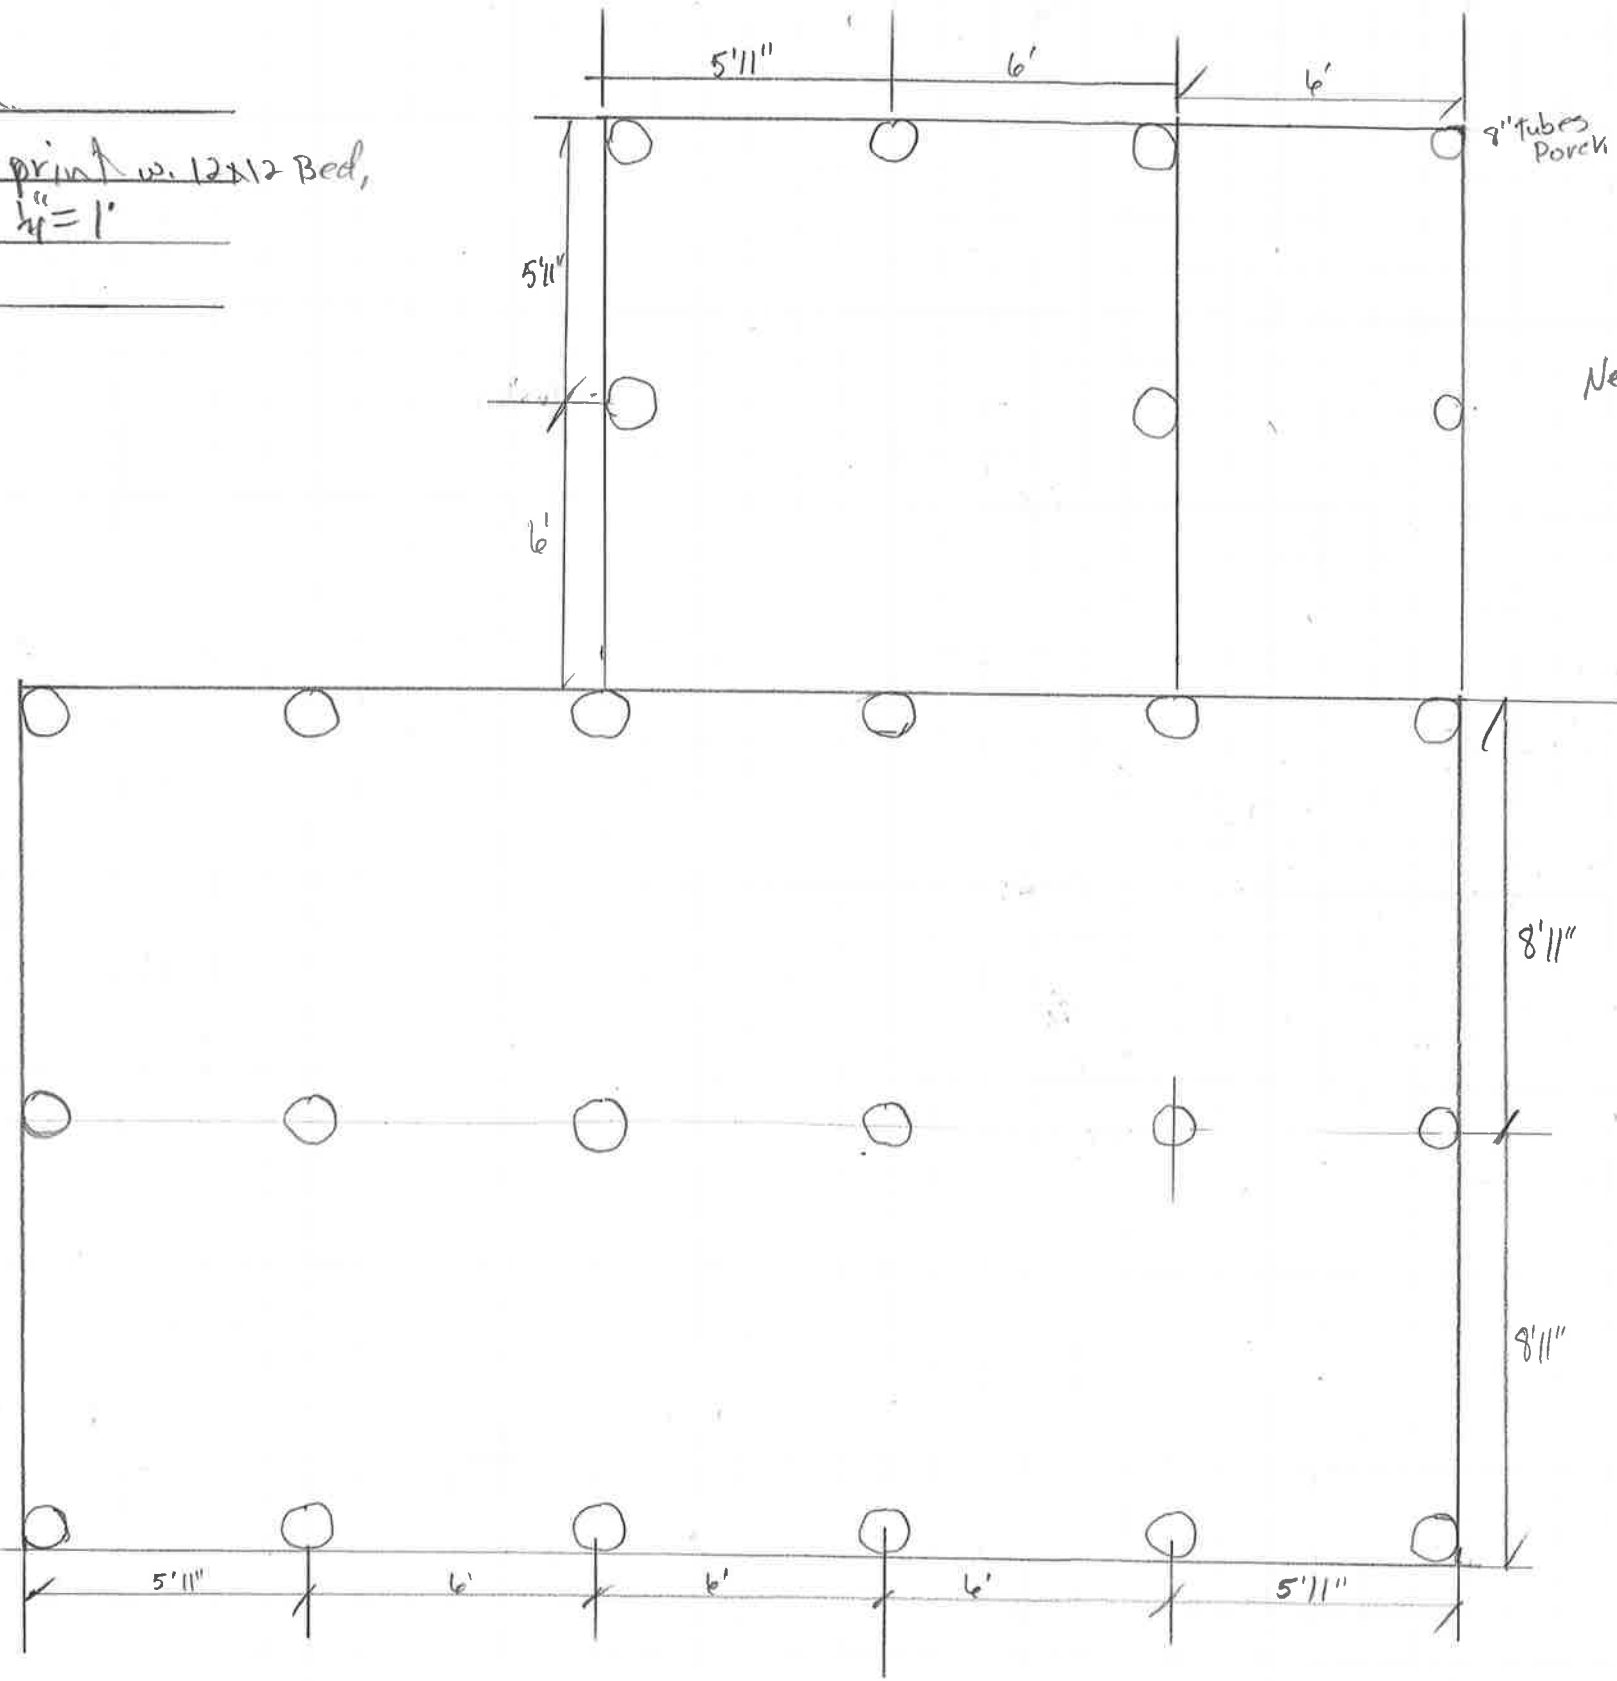

Jahn Prom

14x30 Footprint w. 12x12 Bed,

Scale 1/4" = 1'

Need to Verify Height on
Porch Posts or 3" Higher.

Pillar Detail 1/2" Scale,

Jack From
 18x30 + 12x12 Addi.
 Scale 1/4" = 1'

SCHWARTZ LOG CABIN
 MENNO & SARAH SCHWARTZ
 6678 110TH AVE.
 MILACA, MINNESOTA 56353

Drawn by:

Ba

3

B1

2104

Jack Pram
 18X30 + 12X12 Addition
 Scale 1/4" = 1'
 Drawn By:

SCHWARTZ LOG CABIN
 MENNO & SARAH SCHWARTZ
 8678 110TH AVE.
 MILACA, MINNESOTA 56353

1

2

Jack From
 18x30 w 12x2 addi.
 Aitken

Scale 1/4" = 1'
 Drawn By
SCHWARTZ LOG CABIN
 MENNO & SARAH SCHWARTZ
 6678 110TH AVE.
 MILACA, MINNESOTA, 56353

exterior Railings

- 1- 52 1/2"
- 1- 63 1/4"
- 7- 2"

Interior Railings

- 1- Angle 10/12
2 1/2" with Posts
- 1- 5"
- 2- 65 1/4"
- 1- 3"

- 8pc 4x10x20 1/2"
- 7pc 4x10x14 1/4"

Verify Headroom

Collar tie
up on top log

2nd Floor
Plan

Changed
posts