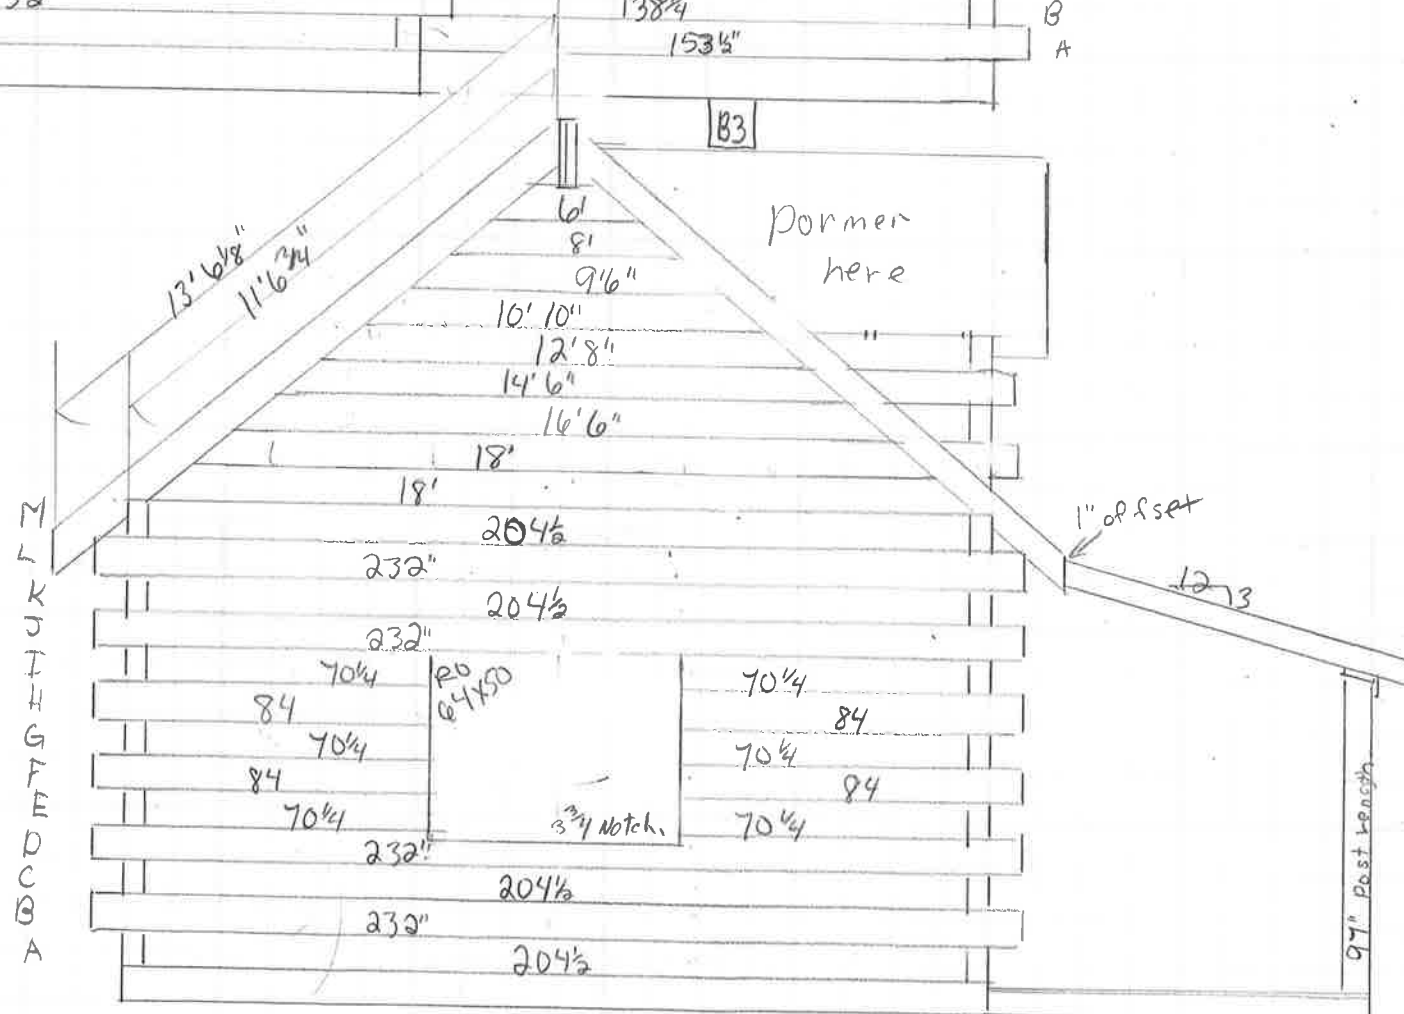

Jahn Prom

14x30 Footprint w. 12x12 Bed,

Scale 1/4" = 1'

Need to Verify Height on
Porch Posts or 3" Higher.

Pillar Detail 1/2" Scale,

Jack From
 18x30 + 12x12 Addi.
 Scale 1/4" = 1'

SCHWARTZ LOG CABIN
 MENNO & SARAH SCHWARTZ
 6678 110TH AVE.
 MILACA, MINNESOTA 56353

Drawn by:

Ba

3

B1

2104

Jack Pram
 18X30 + 12X12 Addition
 Scale 1/4" = 1'
 Drawn By:

SCHWARTZ LOG CABIN
 MENNO & SARAH SCHWARTZ
 8678 110TH AVE.
 MILACA, MINNESOTA 56353

1

2

Jack From
 18x30 w 12x2 addi.
 Aitken

Scale 1/4" = 1'
 Drawn By
SCHWARTZ LOG CABIN
 MENNO & SARAH SCHWARTZ
 6678 110TH AVE.
 MILACA, MINNESOTA, 56353

exterior Railings

- 1- 52 1/2"
- 1- 63 1/4"
- 7- 2"

Interior Railings

- 1- Angle 10/12
2 1/2" with Posts
- 1- 5"
- 2- 65 1/4"
- 1- 3"

- 8pc 4x10x20 1/2"
- 7pc 4x10x14 1/4"

Verify Headroom

Collar tie
up on top log

2nd Floor
Plan

Changed
posts