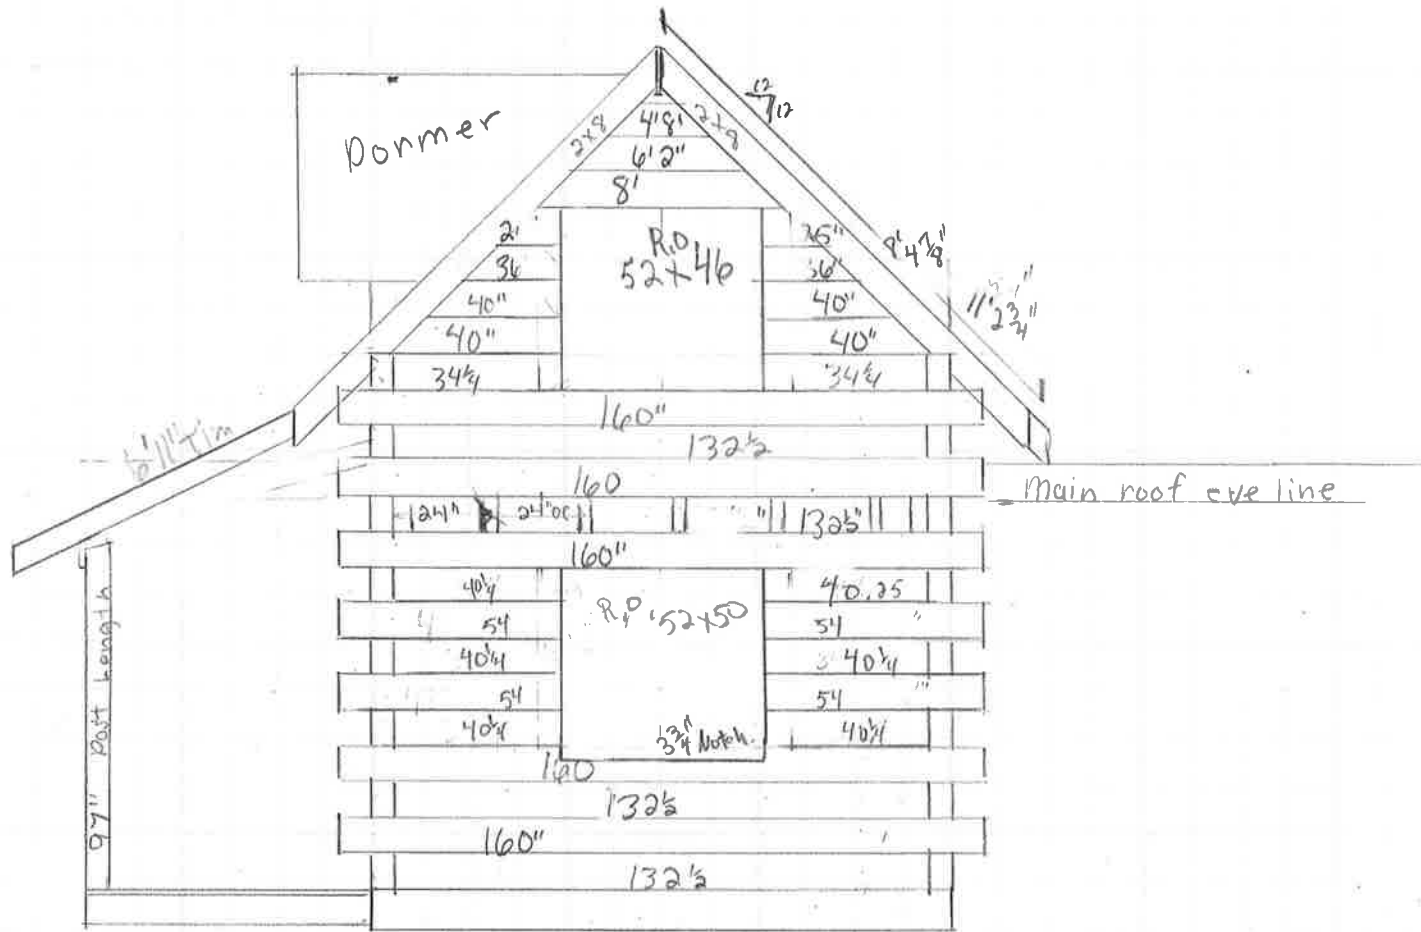

Jahn Prom

14x30 Footprint w. 12x12 Bed,

Scale 1/4" = 1'

Need to Verify Height on
Porch Posts or 3" Higher.

Pillar Detail 1/2" Scale,

Jack From
 18x30 + 12x12 Addi.
 Scale 1/4" = 1'

SCHWARTZ LOG CABIN
 MENNO & SARAH SCHWARTZ
 6678 110TH AVE.
 MILACA, MINNESOTA 56353

Drawn by:

Ba

3

B1

2104

Jack Pram
 18X30 + 12X12 Addition
 Scale 1/4" = 1'
 Drawn By:

SCHWARTZ LOG CABIN
 MENNO & SARAH SCHWARTZ
 8678 110TH AVE.
 MILACA, MINNESOTA 56353

1

2

Jack From
 18x30 w 12x2 addi.
 Aitken

Scale 1/4" = 1'
 Drawn By
SCHWARTZ LOG CABIN
 MENNO & SARAH SCHWARTZ
 6678 110TH AVE.
 MILACA, MINNESOTA, 56353

exterior Railings

- 1- 52 1/2"
- 1- 63 1/4"
- 7- 2"

Interior Railings

- 1- Angle 10/12
2 1/2" with Posts
- 1- 5"
- 2- 65 1/4"
- 1- 3"

- 8pc 4x10x20 1/2"
- 7pc 4x10x14 1/4"

Verify Headroom

Collar tie
up on top log

2nd Floor
Plan

Changed
posts