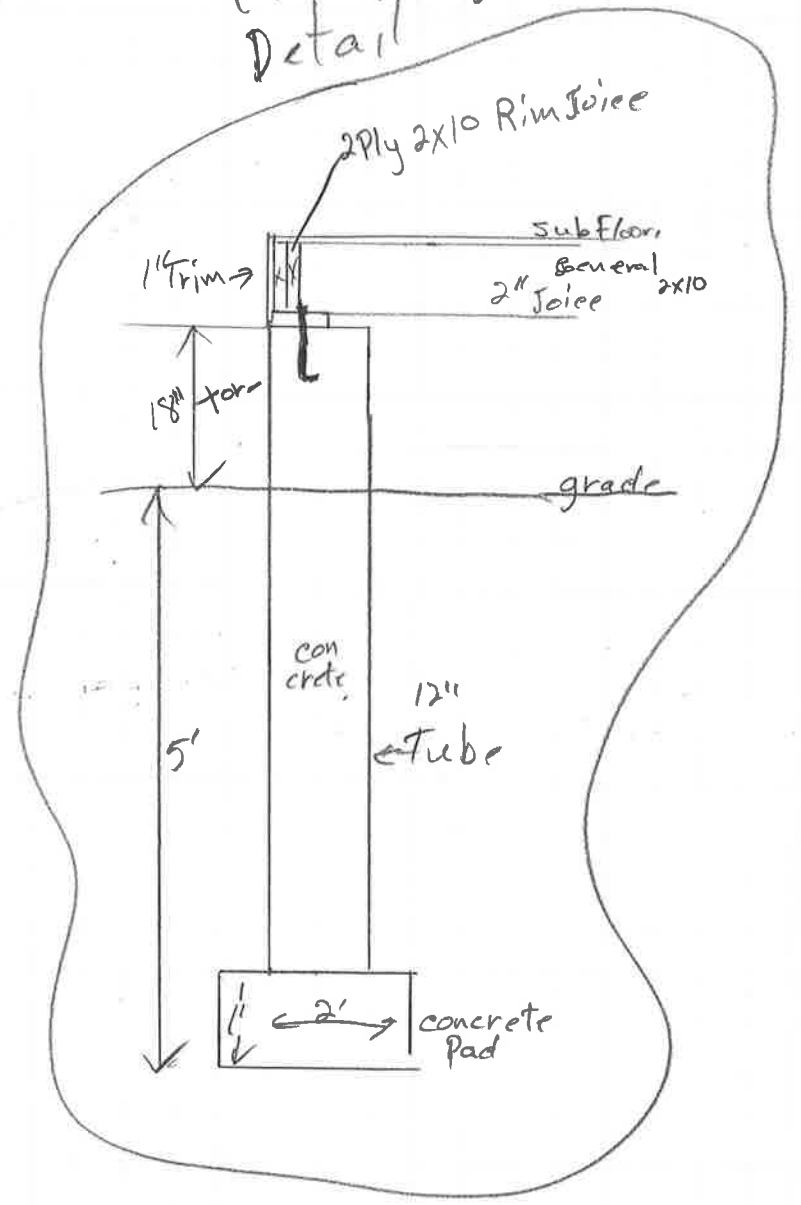

Jahn Prom

14x30 Footprint w. 12x12 Bed,

Scale 1/4" = 1'

Need to Verify Height on
Porch Posts or 3" Higher.

Pillar Detail 1/2" Scale,

Jack From
 18x30 + 12x12 Addi.
 Scale 1/4" = 1'

SCHWARTZ LOG CABIN
 MENNO & SARAH SCHWARTZ
 6678 110TH AVE.
 MILACA, MINNESOTA 56353

Drawn by:

Ba

3

B1

2104

Jack Pram
 18X30 + 12X12 Addition
 Scale 1/4" = 1'
 Drawn By:

SCHWARTZ LOG CABIN
 MENNO & SARAH SCHWARTZ
 8678 110TH AVE.
 MILACA, MINNESOTA 56353

1

2

Jack From
 18x30 w 12x2 addi.
 Aitken

Scale 1/4" = 1'
 Drawn By
SCHWARTZ LOG CABIN
 MENNO & SARAH SCHWARTZ
 6678 110TH AVE.
 MILACA, MINNESOTA, 56353

exterior Railings

- 1- 52 1/2"
- 1- 63 1/4"
- 7- 2"

Interior Railings

- 1- Angle 10/12
2 1/2" with Posts
- 1- 5"
- 2- 65 1/4"
- 1- 3"

- 8pc 4x10x20 1/2"
- 7pc 4x10x14 1/4"

Verify Headroom

Collar tie
up on top log

2nd Floor
Plan

Changed
posts