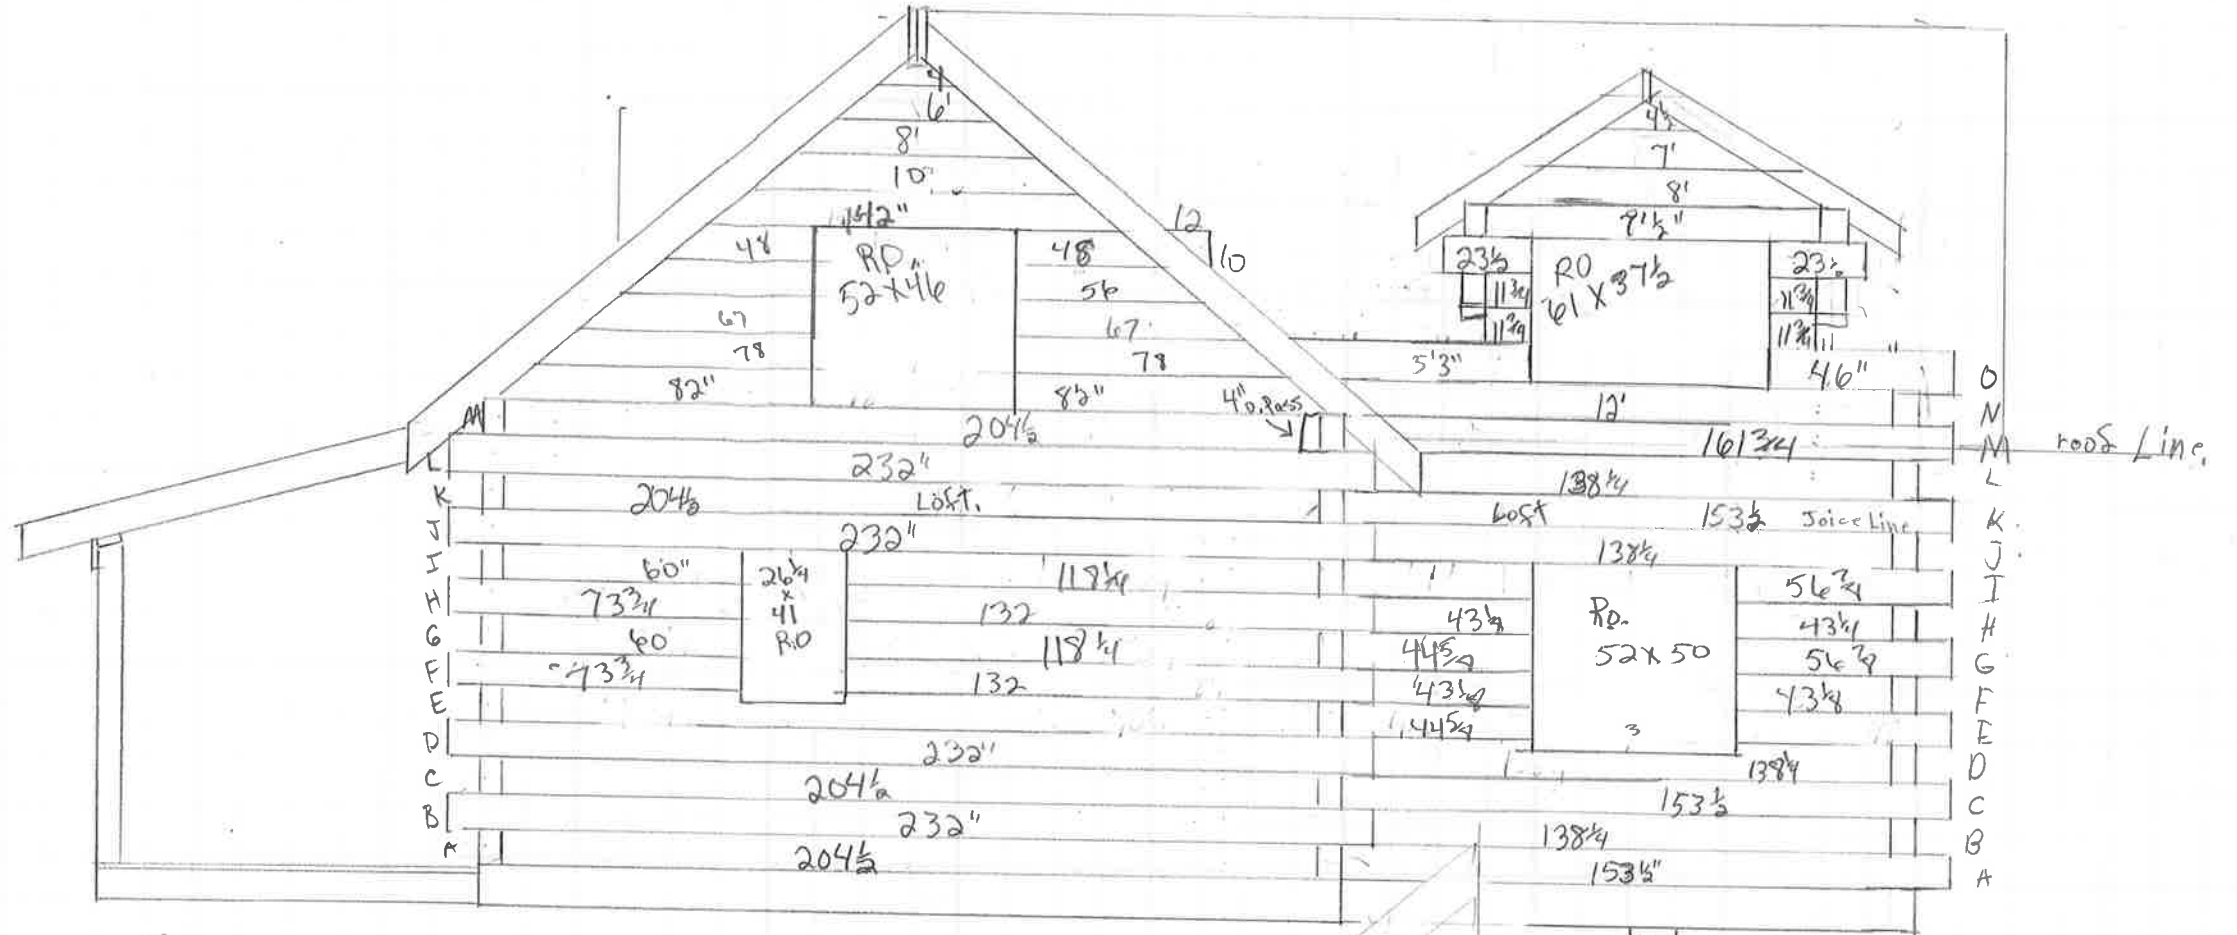

Jahn Prom

14x30 Footprint w. 12x12 Bed,

Scale 1/4" = 1'

Need to Verify Height on
Porch Posts or 3" Higher.

Pillar Detail 1/2" Scale,

Jack From
 18x30 + 12x12 Addi.
 Scale 1/4" = 1'

SCHWARTZ LOG CABIN
 MENNO & SARAH SCHWARTZ
 6678 110TH AVE.
 MILACA, MINNESOTA 56353

Drawn by:

Ba

3

B1

2104

Jack Pram
 18X30 + 12X12 Addition
 Scale 1/4" = 1'
 Drawn By:

SCHWARTZ LOG CABIN
 MENNO & SARAH SCHWARTZ
 8678 110TH AVE.
 MILACA, MINNESOTA 56353

1

2

Jack From
 18x30 w 12x2 addi.
 Aitken

Scale 1/4" = 1'
 Drawn By
SCHWARTZ LOG CABIN
 MENNO & SARAH SCHWARTZ
 6678 110TH AVE.
 MILACA, MINNESOTA, 56353

exterior Railings

- 1- 52 1/2"
- 1- 63 1/4"
- 7- 2"

Interior Railings

- 1- Angle 10/12
2 1/2" with Posts
- 1- 5"
- 2- 65 1/4"
- 1- 3"

- 8pc 4x10x20 1/2"
- 7pc 4x10x14 1/4"

Verify Headroom

Collar tie
up on top log

2nd Floor
Plan

Changed
posts