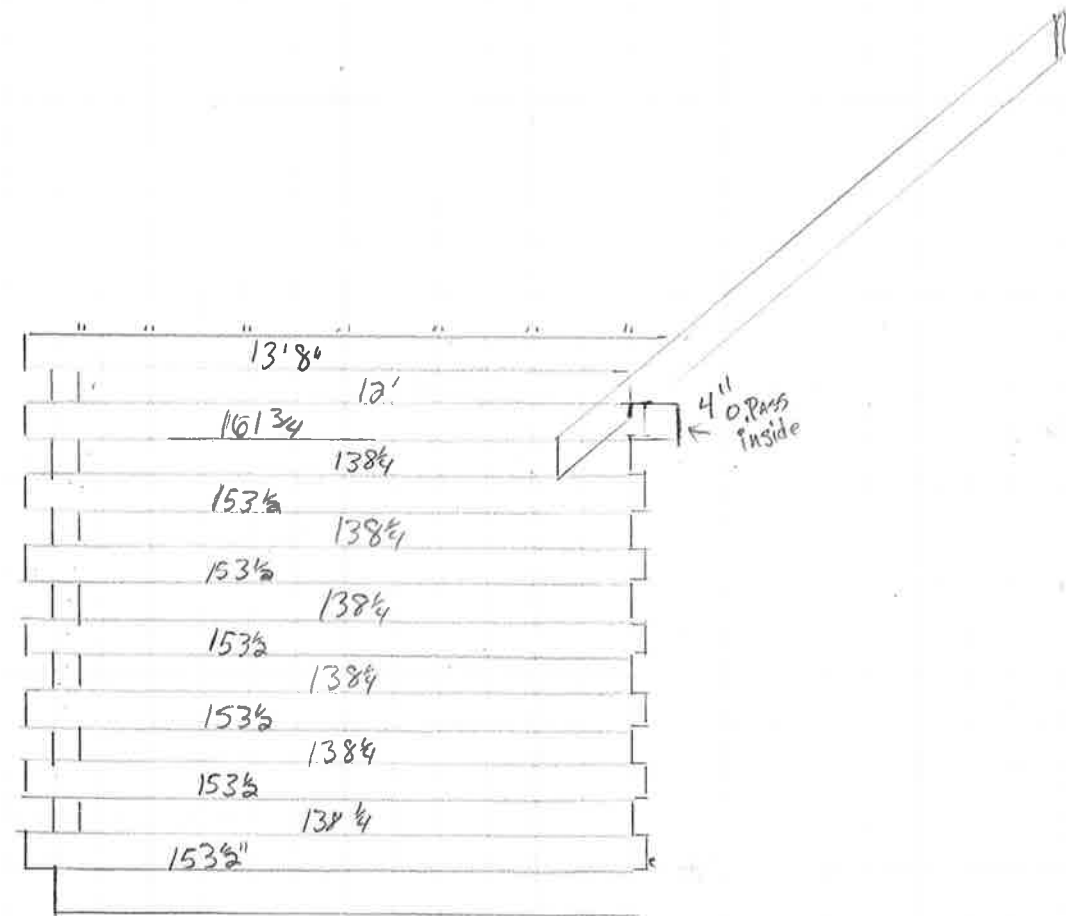

Jahn Prom

14x30 Footprint w. 12x12 Bed,

Scale 1/4" = 1'

Need to Verify Height on
Porch Posts or 3" Higher.

Pillar Detail 1/2" Scale,

Jack From
 18x30 + 12x12 Addi.
 Scale 1/4" = 1'

SCHWARTZ LOG CABIN
 MENNO & SARAH SCHWARTZ
 6678 110TH AVE.
 MILACA, MINNESOTA 56353

Drawn by:

Ba

3

B1

2104

Jack Pram
 18X30 + 12X12 Addition
 Scale 1/4" = 1'
 Drawn By:

SCHWARTZ LOG CABIN
 MENNO & SARAH SCHWARTZ
 8678 110TH AVE.
 MILACA, MINNESOTA 56353

1

2

Jack From
 18x30 w 12x2 addi.
 Aitken

Scale 1/4" = 1'
 Drawn By
SCHWARTZ LOG CABIN
 MENNO & SARAH SCHWARTZ
 6678 110TH AVE.
 MILACA, MINNESOTA, 56353

exterior Railings

- 1- 52 1/2"
- 1- 63 1/4"
- 7- 2"

Interior Railings

- 1- Angle 10/12
2 1/2" with Posts
- 1- 5"
- 2- 65 1/4"
- 1- 3"

- 8pc 4x10x20 1/2"
- 7pc 4x10x14 1/4"

Verify Headroom

Collar tie
up on top log

2nd Floor
Plan

Changed
posts