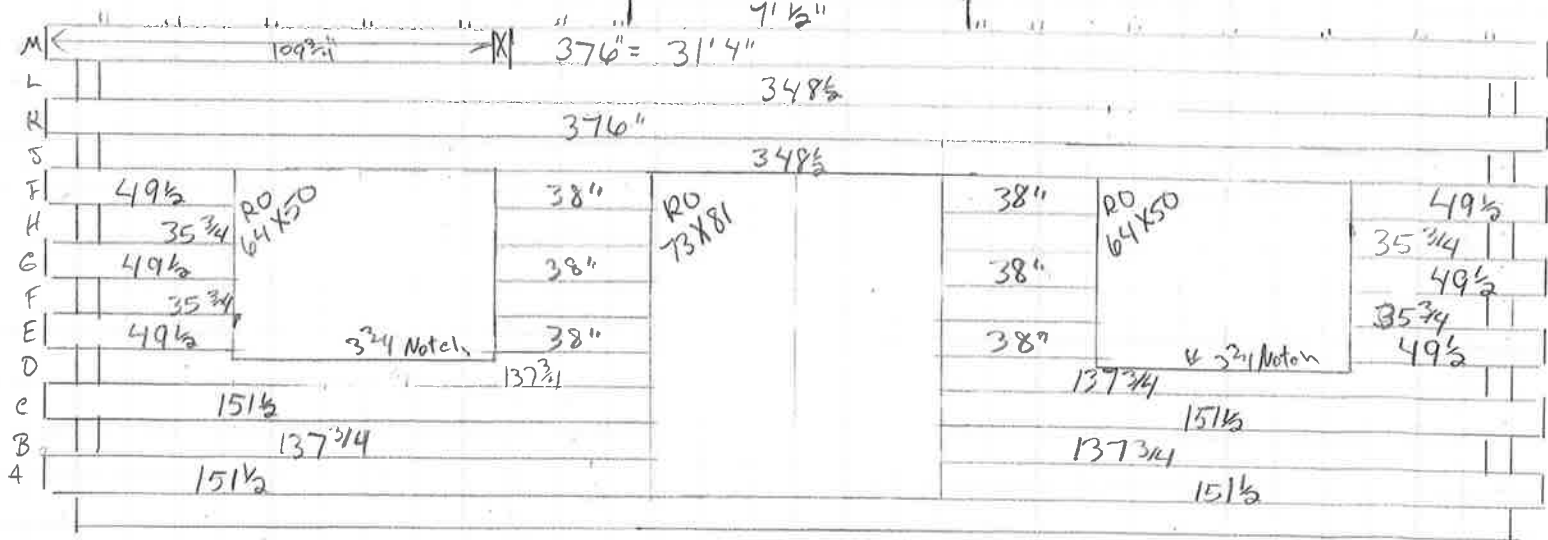

Jahn Prom

14x30 Footprint w. 12x12 Bed,

Scale 1/4" = 1'

Need to Verify Height on
Porch Posts or 3" Higher.

Pillar Detail 1/2" Scale,

Jack From
 18x30 + 12x12 Addi.
 Scale 1/4" = 1'

SCHWARTZ LOG CABIN
 MENNO & SARAH SCHWARTZ
 6678 110TH AVE.
 MILACA, MINNESOTA 56353

Drawn by:

Ba

3

B1

2104

Jack Pram
 18X30 + 12X12 Addition
 Scale 1/4" = 1'
 Drawn By:

SCHWARTZ LOG CABIN
 MENNO & SARAH SCHWARTZ
 8678 110TH AVE.
 MILACA, MINNESOTA 56353

1

2

Jack From
 18x30 w 12x2 addi.
 Aitken

Scale 1/4" = 1'
 Drawn By
SCHWARTZ LOG CABIN
 MENNO & SARAH SCHWARTZ
 6678 110TH AVE.
 MILACA, MINNESOTA, 56353

exterior Railings

- 1- 52 1/2"
- 1- 63 1/4"
- 7- 2"

Interior Railings

- 1- Angle 10/12
2 1/2" with Posts
- 1- 5"
- 2- 65 1/4"
- 1- 3"

- 8pc 4x10x20 1/2"
- 7pc 4x10x14 1/4"

Verify Headroom

Collar tie
up on top log

2nd Floor
Plan

Changed
posts