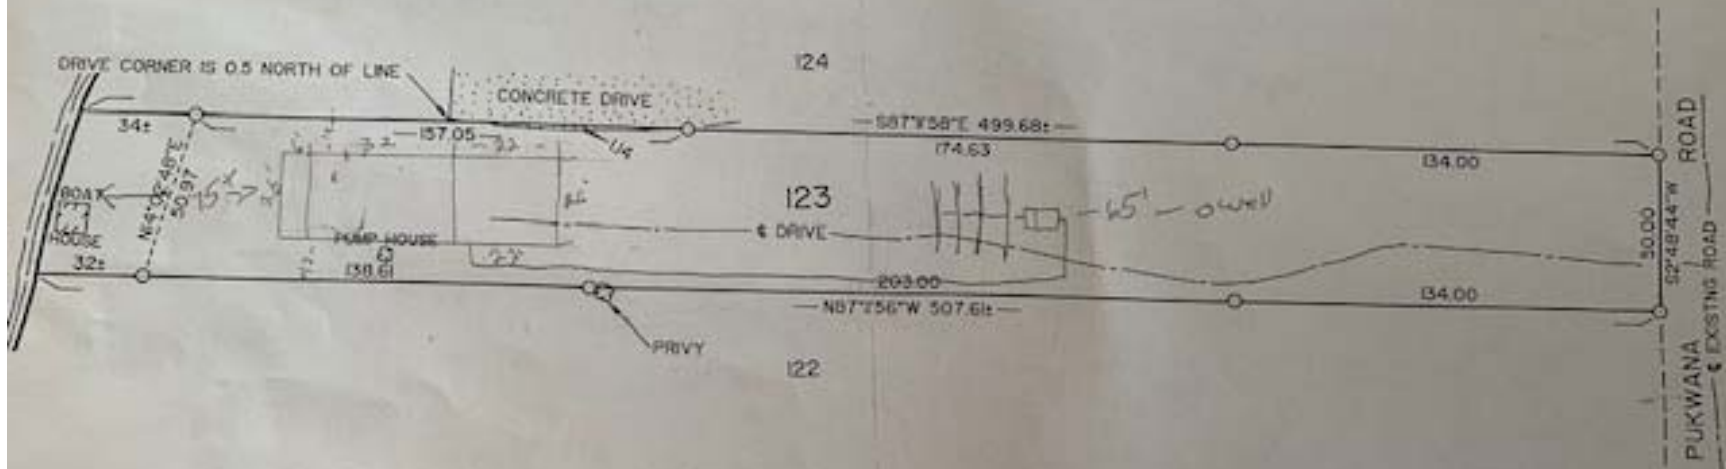

**CERTIFICATE OF SURVEY**  
 OF LOT 123, SHESHEBE POINT  
 AITKIN COUNTY, MINNESOTA

0 50  
 1 INCH = 50 FEET  
 IN MONUMENT ESTABLISHED  
 IN MONUMENT EXISTING

MARVIN KOHOUT  
 REGISTERED LAND SURVEYOR  
 PO BOX 384  
 AITKIN MN 56431-0384  
 1-500-730-6673 OR  
 218-768-2089