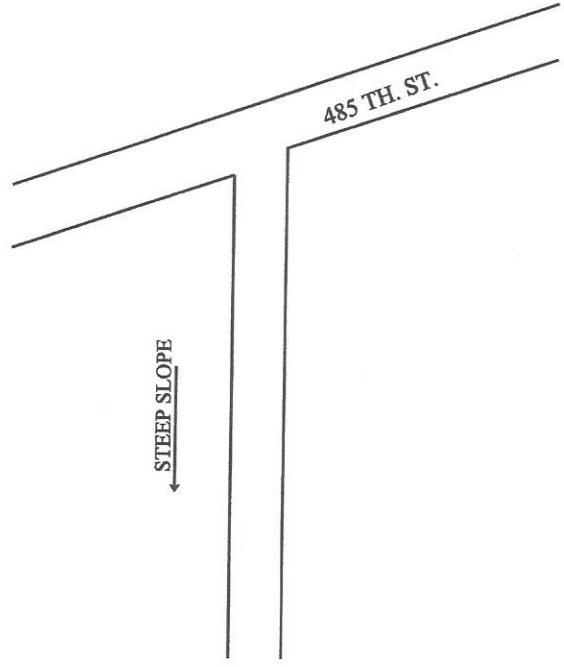

20385 485 TH ST.
MCGREGOR, MN. 55760

PROPERTY LINE

20'+

10'+

75'+
TO WELL

WELL
X

LAKE