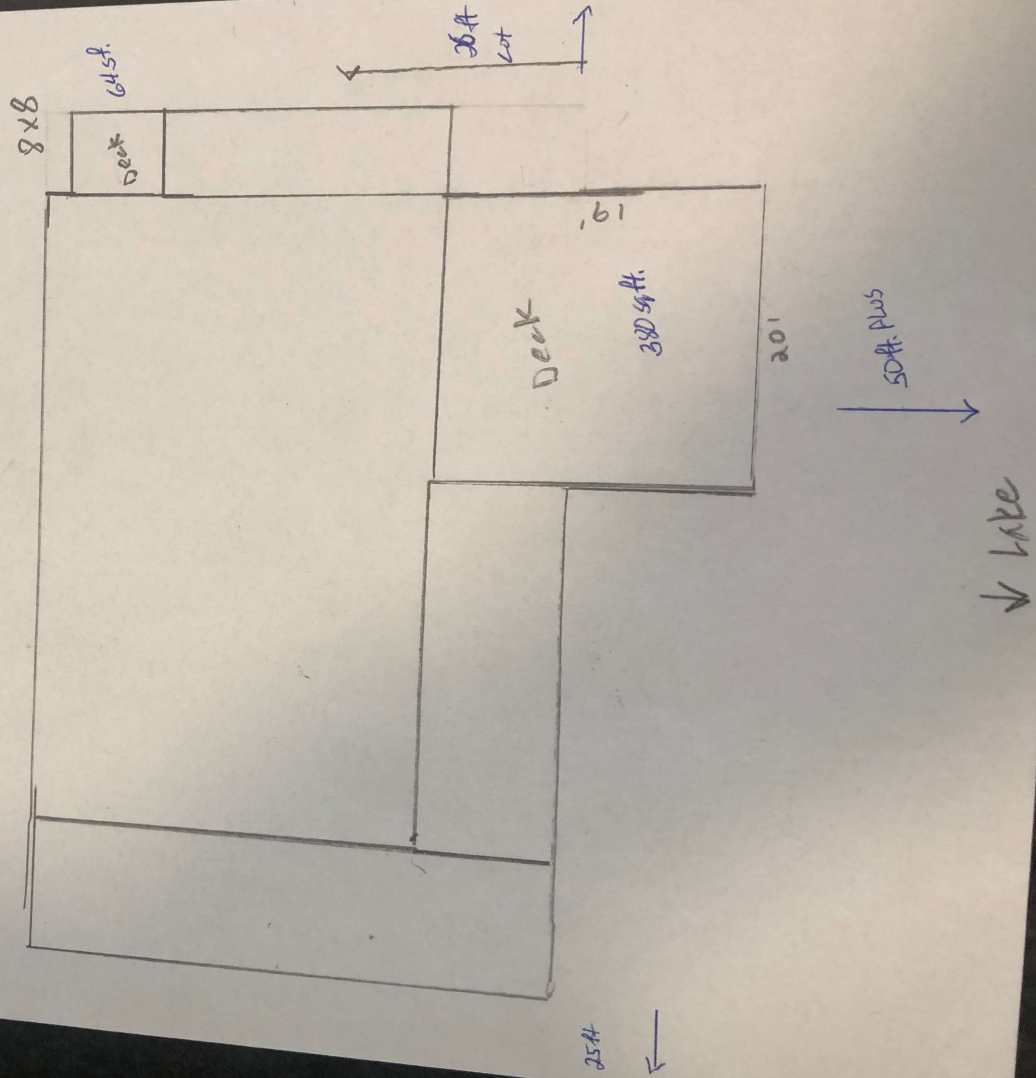

Don Benson. 20133 327 Ave.
Isle Mn. 56342

2 Decks

N
↓

Don Benson
Screen House

House

porch

12 x 12
Screen House

Lake
side
Deck

Lot line

sf.

6 5

Don Sensor

New Tin Roof 2017

30 Ft.
10' x 10'

50 Ft.
to Barn

New 2017

Tin Roof
12 Ft.

27 Ft.

6
4x4 posts