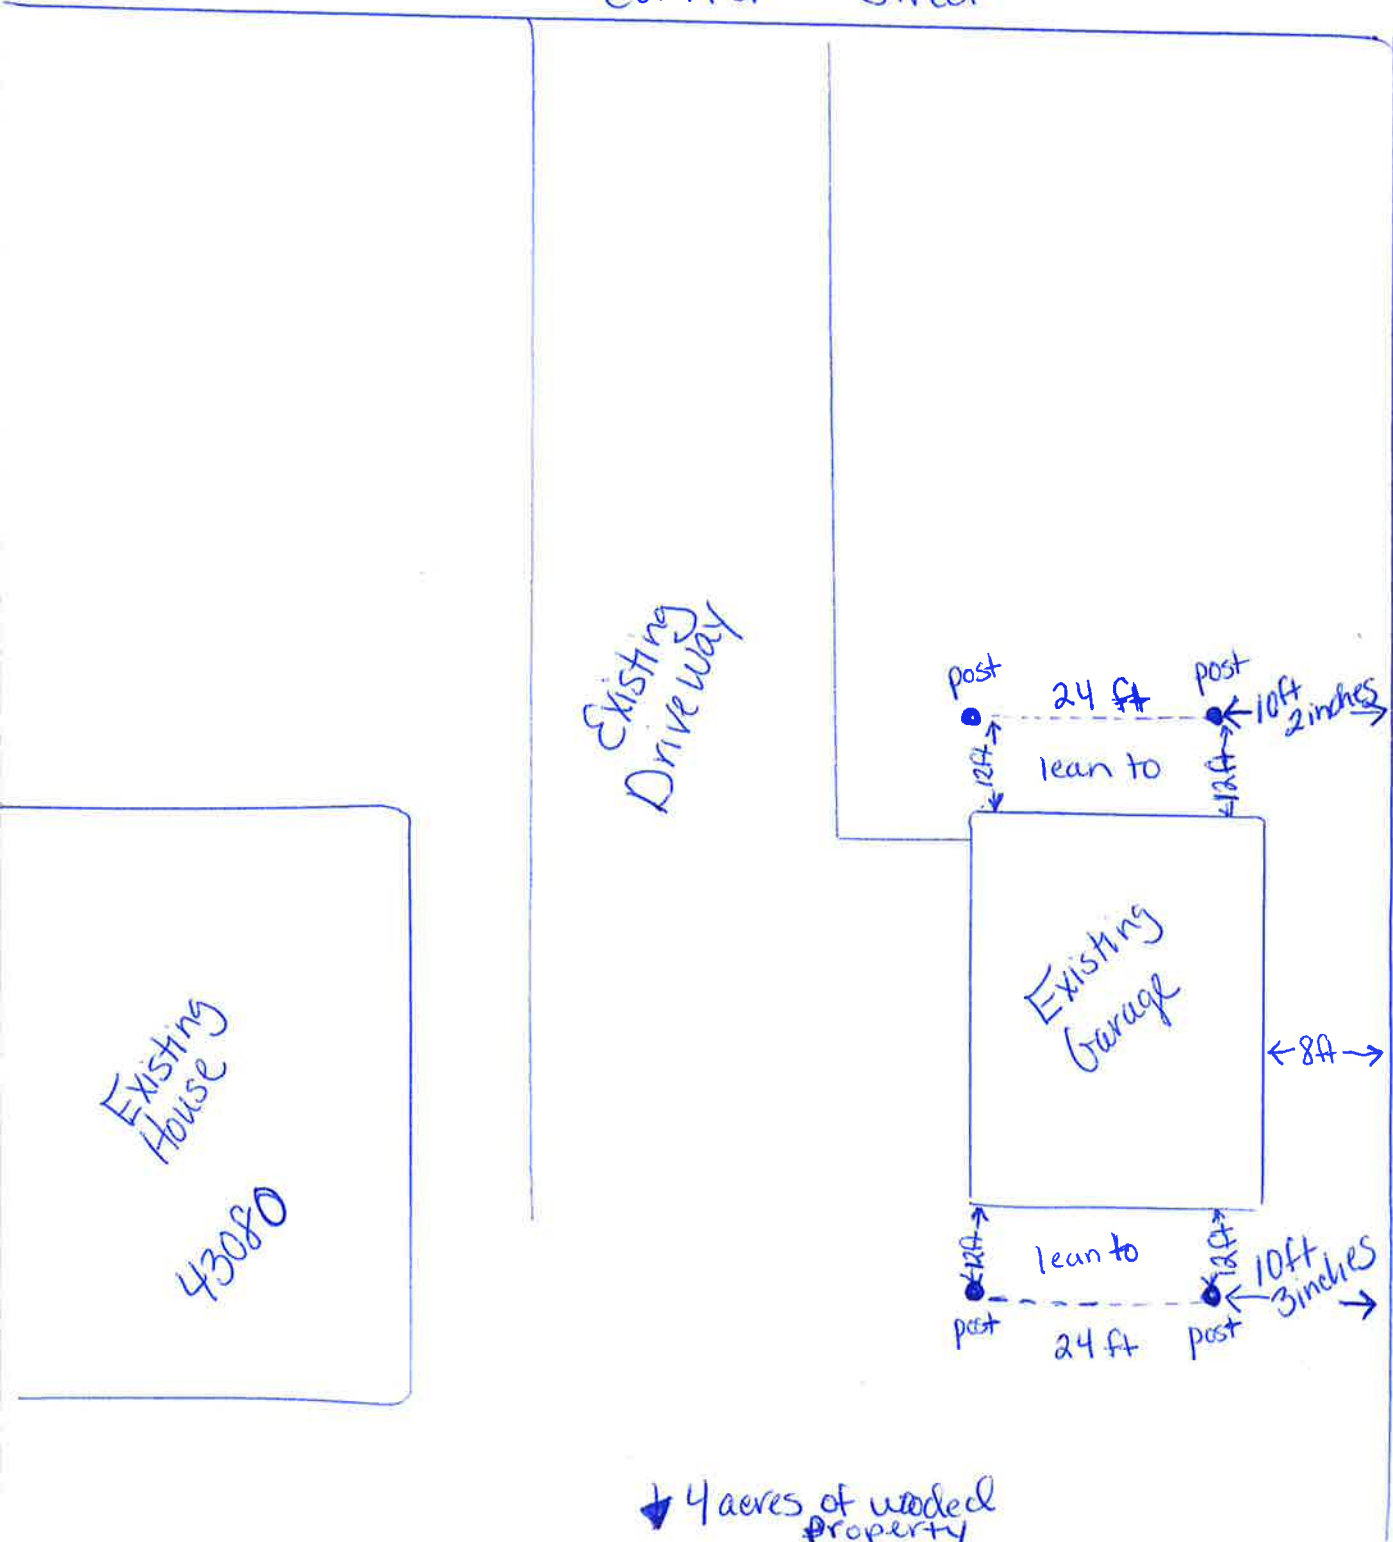

Lake

Conifer Street

Existing House

43080

Existing Drive way

Existing Garage

Property Line

4 acres of wooded property