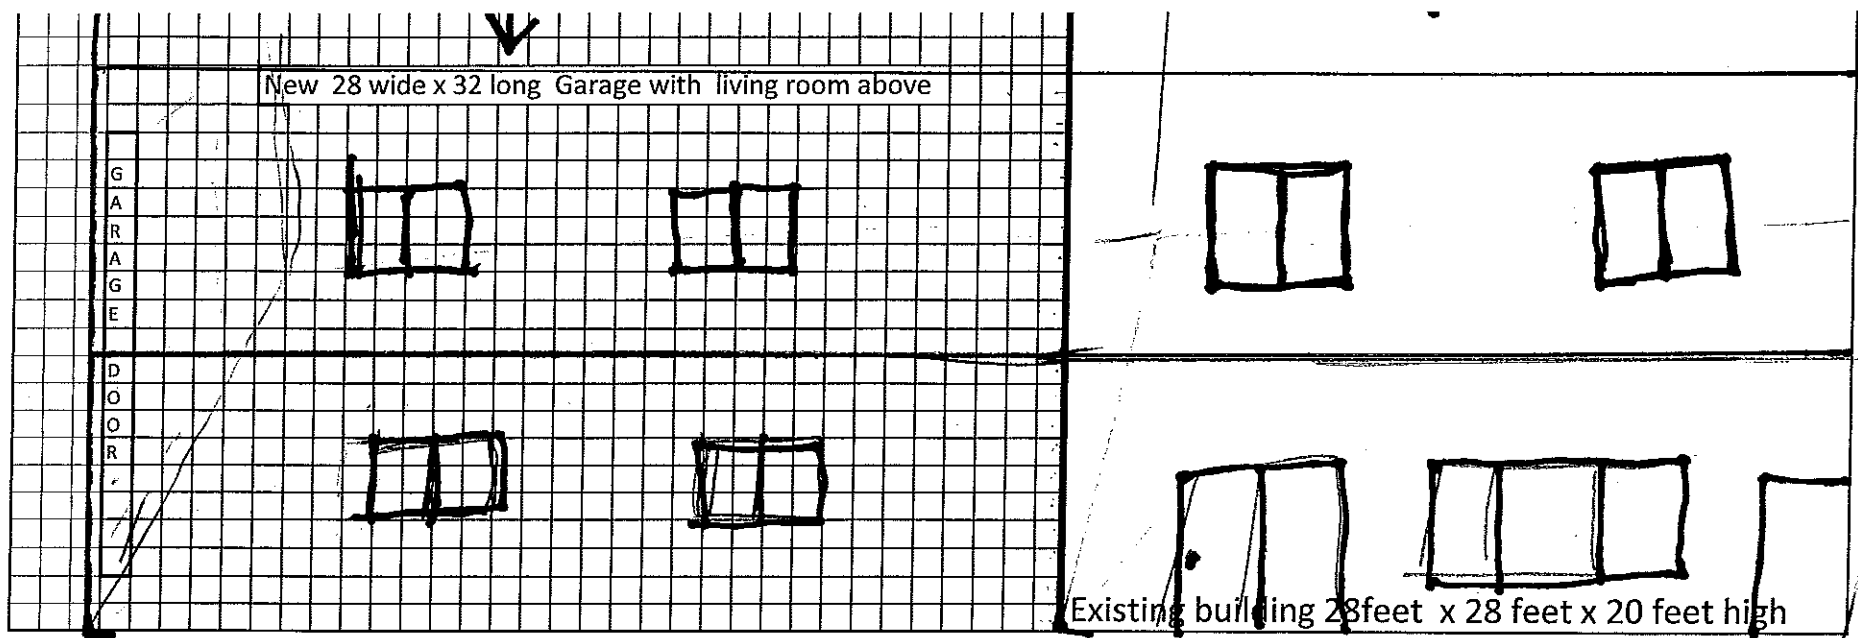

EACH SQUARE IS 1 FOOT

New 28 wide x 32 long Garage with living room above

G  
A  
R  
A  
G  
E  
  
D  
O  
O  
R

Existing building 28feet x 28 feet x 20 feet high

Hight of new structure 20 feet high plus roof trusses.

Existing building 28 feet x 28 feet x 20 f

New 28 wide x 32 long Garage with living room above

16 x 8  
Garage Door

R  
O  
A  
D

Service Door

N END VIEW

FRONT VIEW