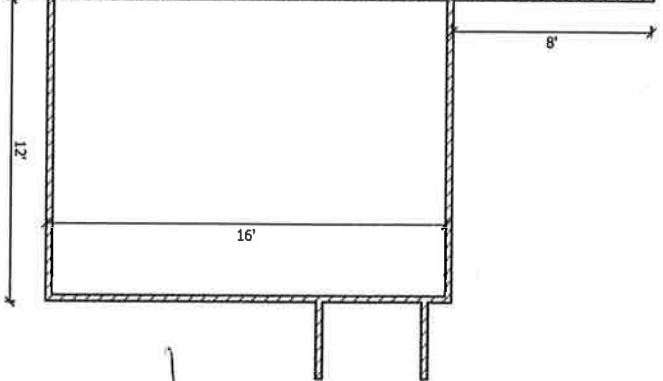

Not on Lake

Dave Herzelton
Septic 60ft

36x44 House

270-300 ft

305th Lane