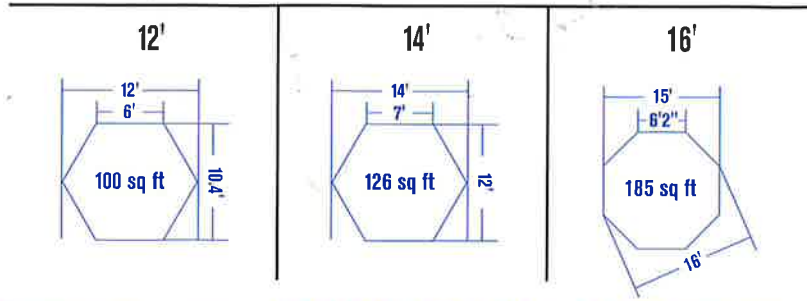

PROP. GAZEBO
 EVAN & MARY GREEN
 31407 39.5E PLACE
 AITKIN, MN. 56431
 CELL 218-546-3764
 5/20/2019 ~~SR~~

SCALE
 20'

INCORPORATED WITH NEW DECKS

STANDARD AVAILABLE GAZEBO SIZES:

ATTACHED TO EXISTING DECKS