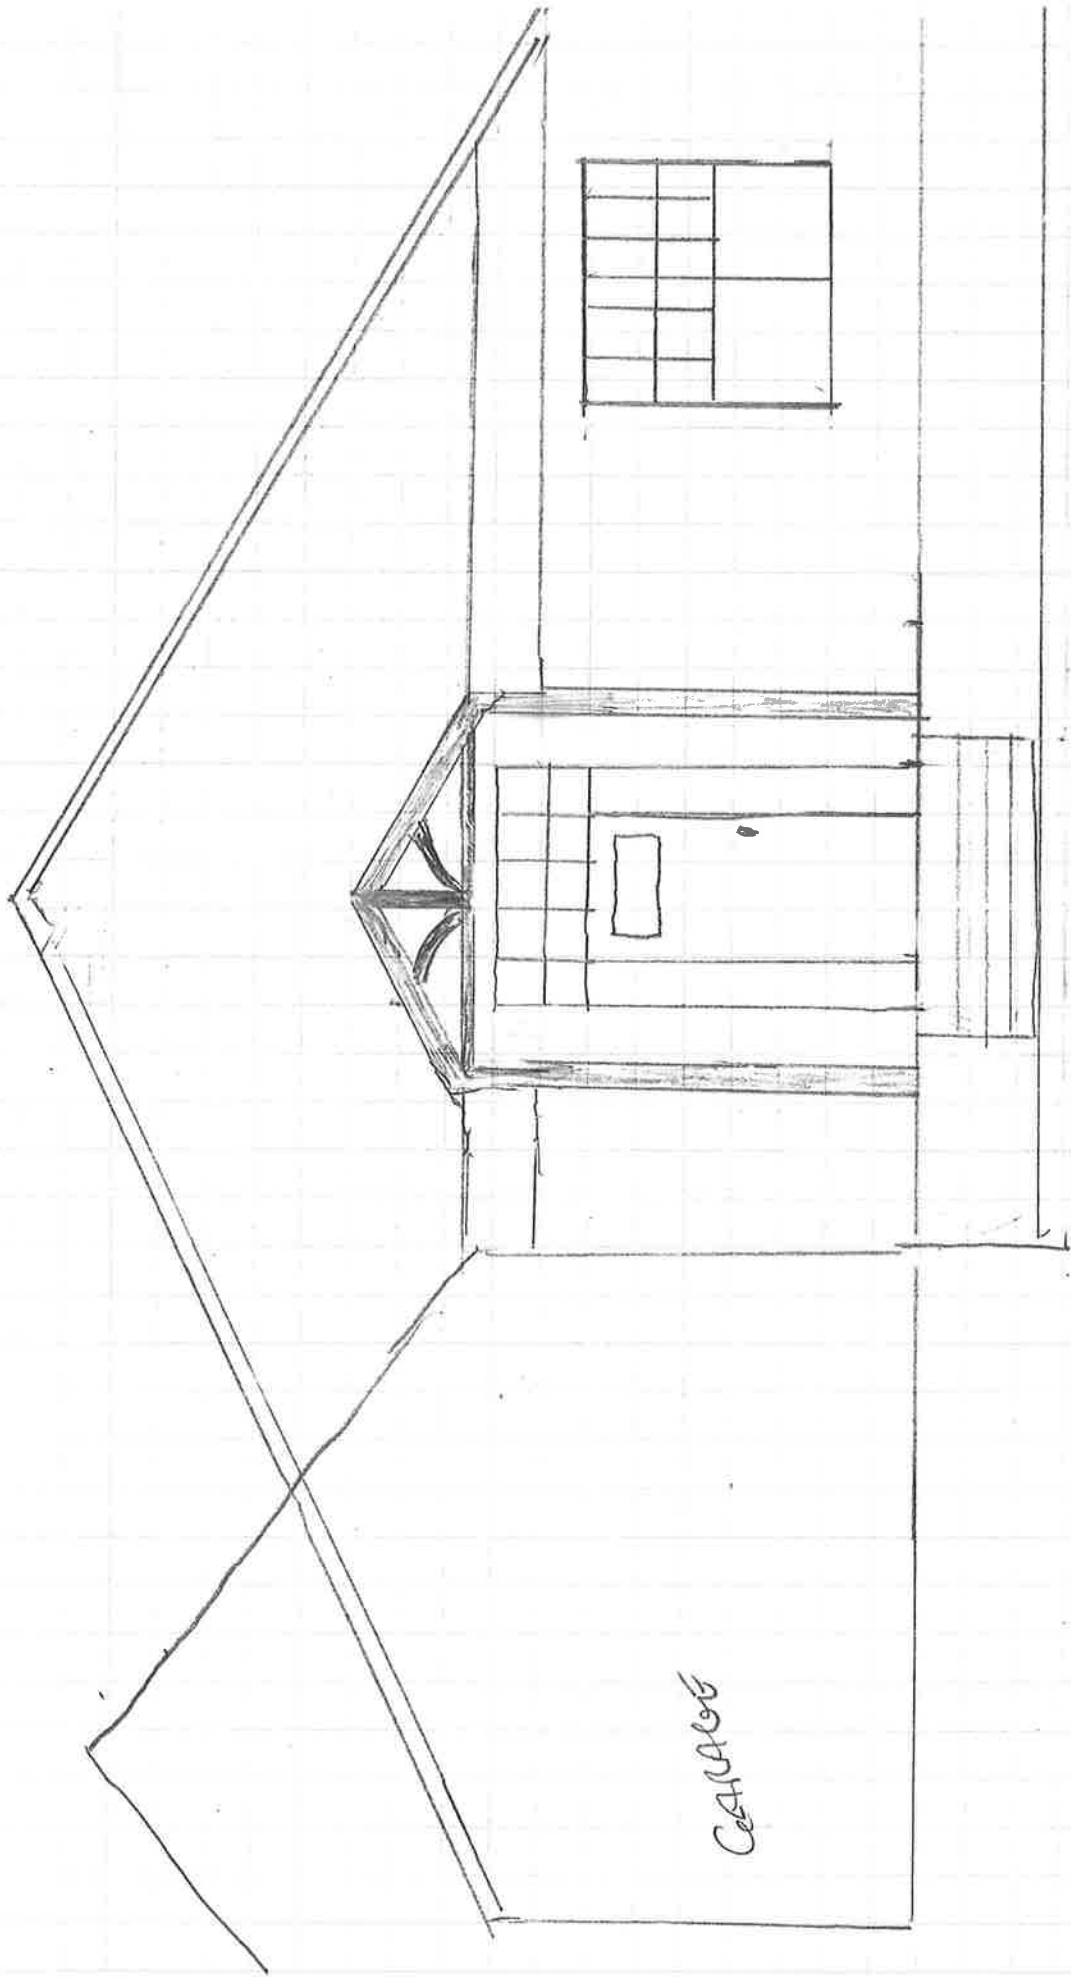

LAKESIDE

40'

14

26

20

52'

32

52'

24'

48'

LAKE
↓

25

LAKE →

← FUTURE DECK PLATE

FRONT 1 FT Pencil Box

CASH

1 FT

DECK PLATE →

40FT

LAKEVIEW