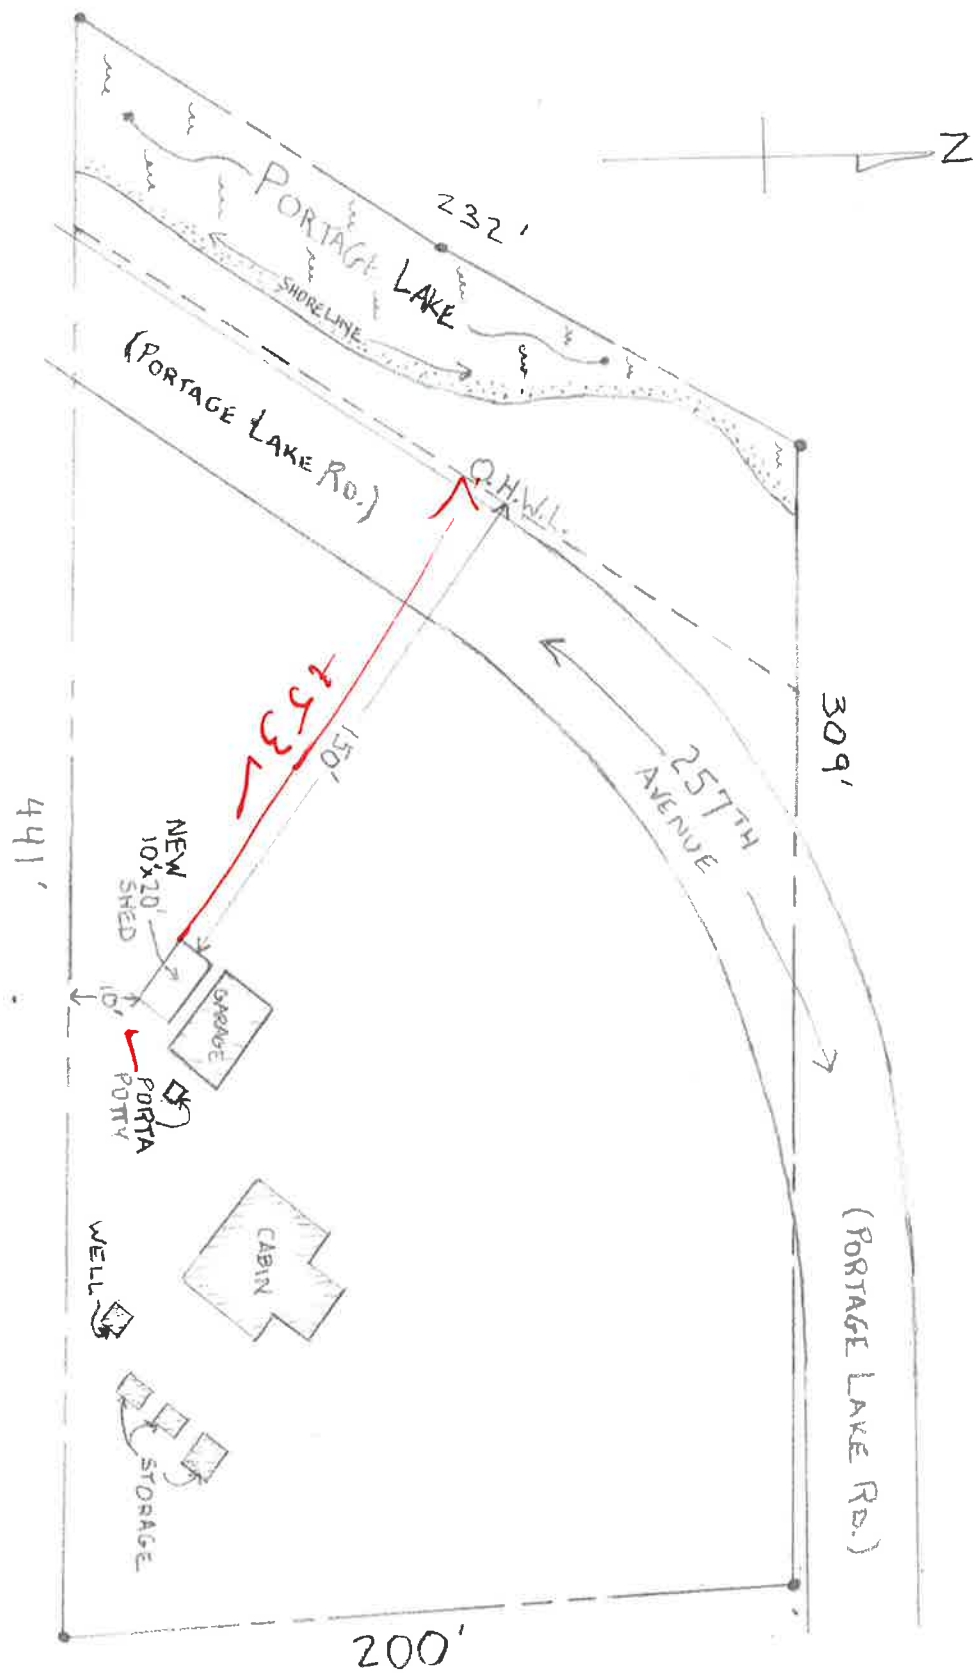

39834 PORTAGE LAKE RD.

SITE PLAN SHOWING PROPOSED LOCATION OF NEW  
10' x 20' SHED

T. Soder. Cook