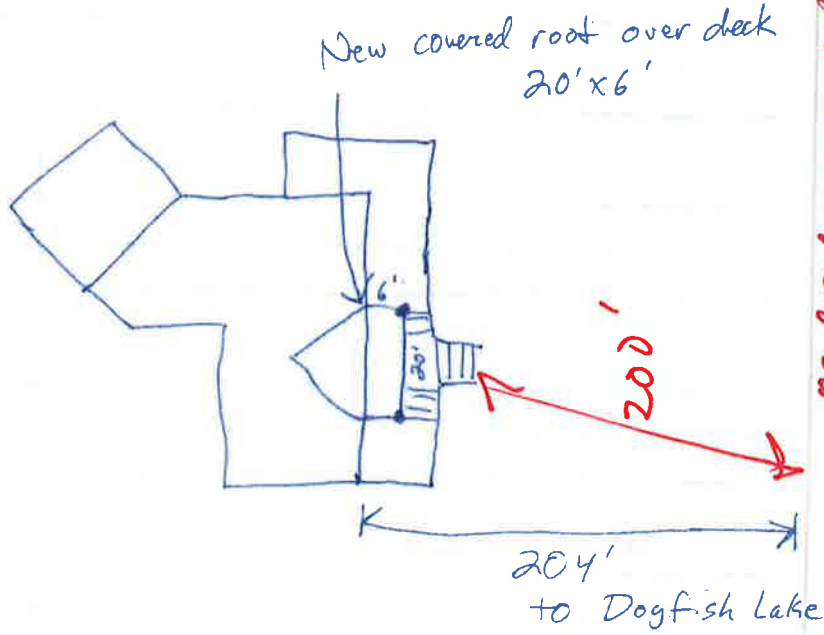

MANION LUMBER & TRUSS

P.O. Box 67 • Pillager, MN 56473
(218) 746-3200 • 1-800-450-3456
Fax (218) 746-3994

*measured to
base of stairs
because they are
> 4' wide*