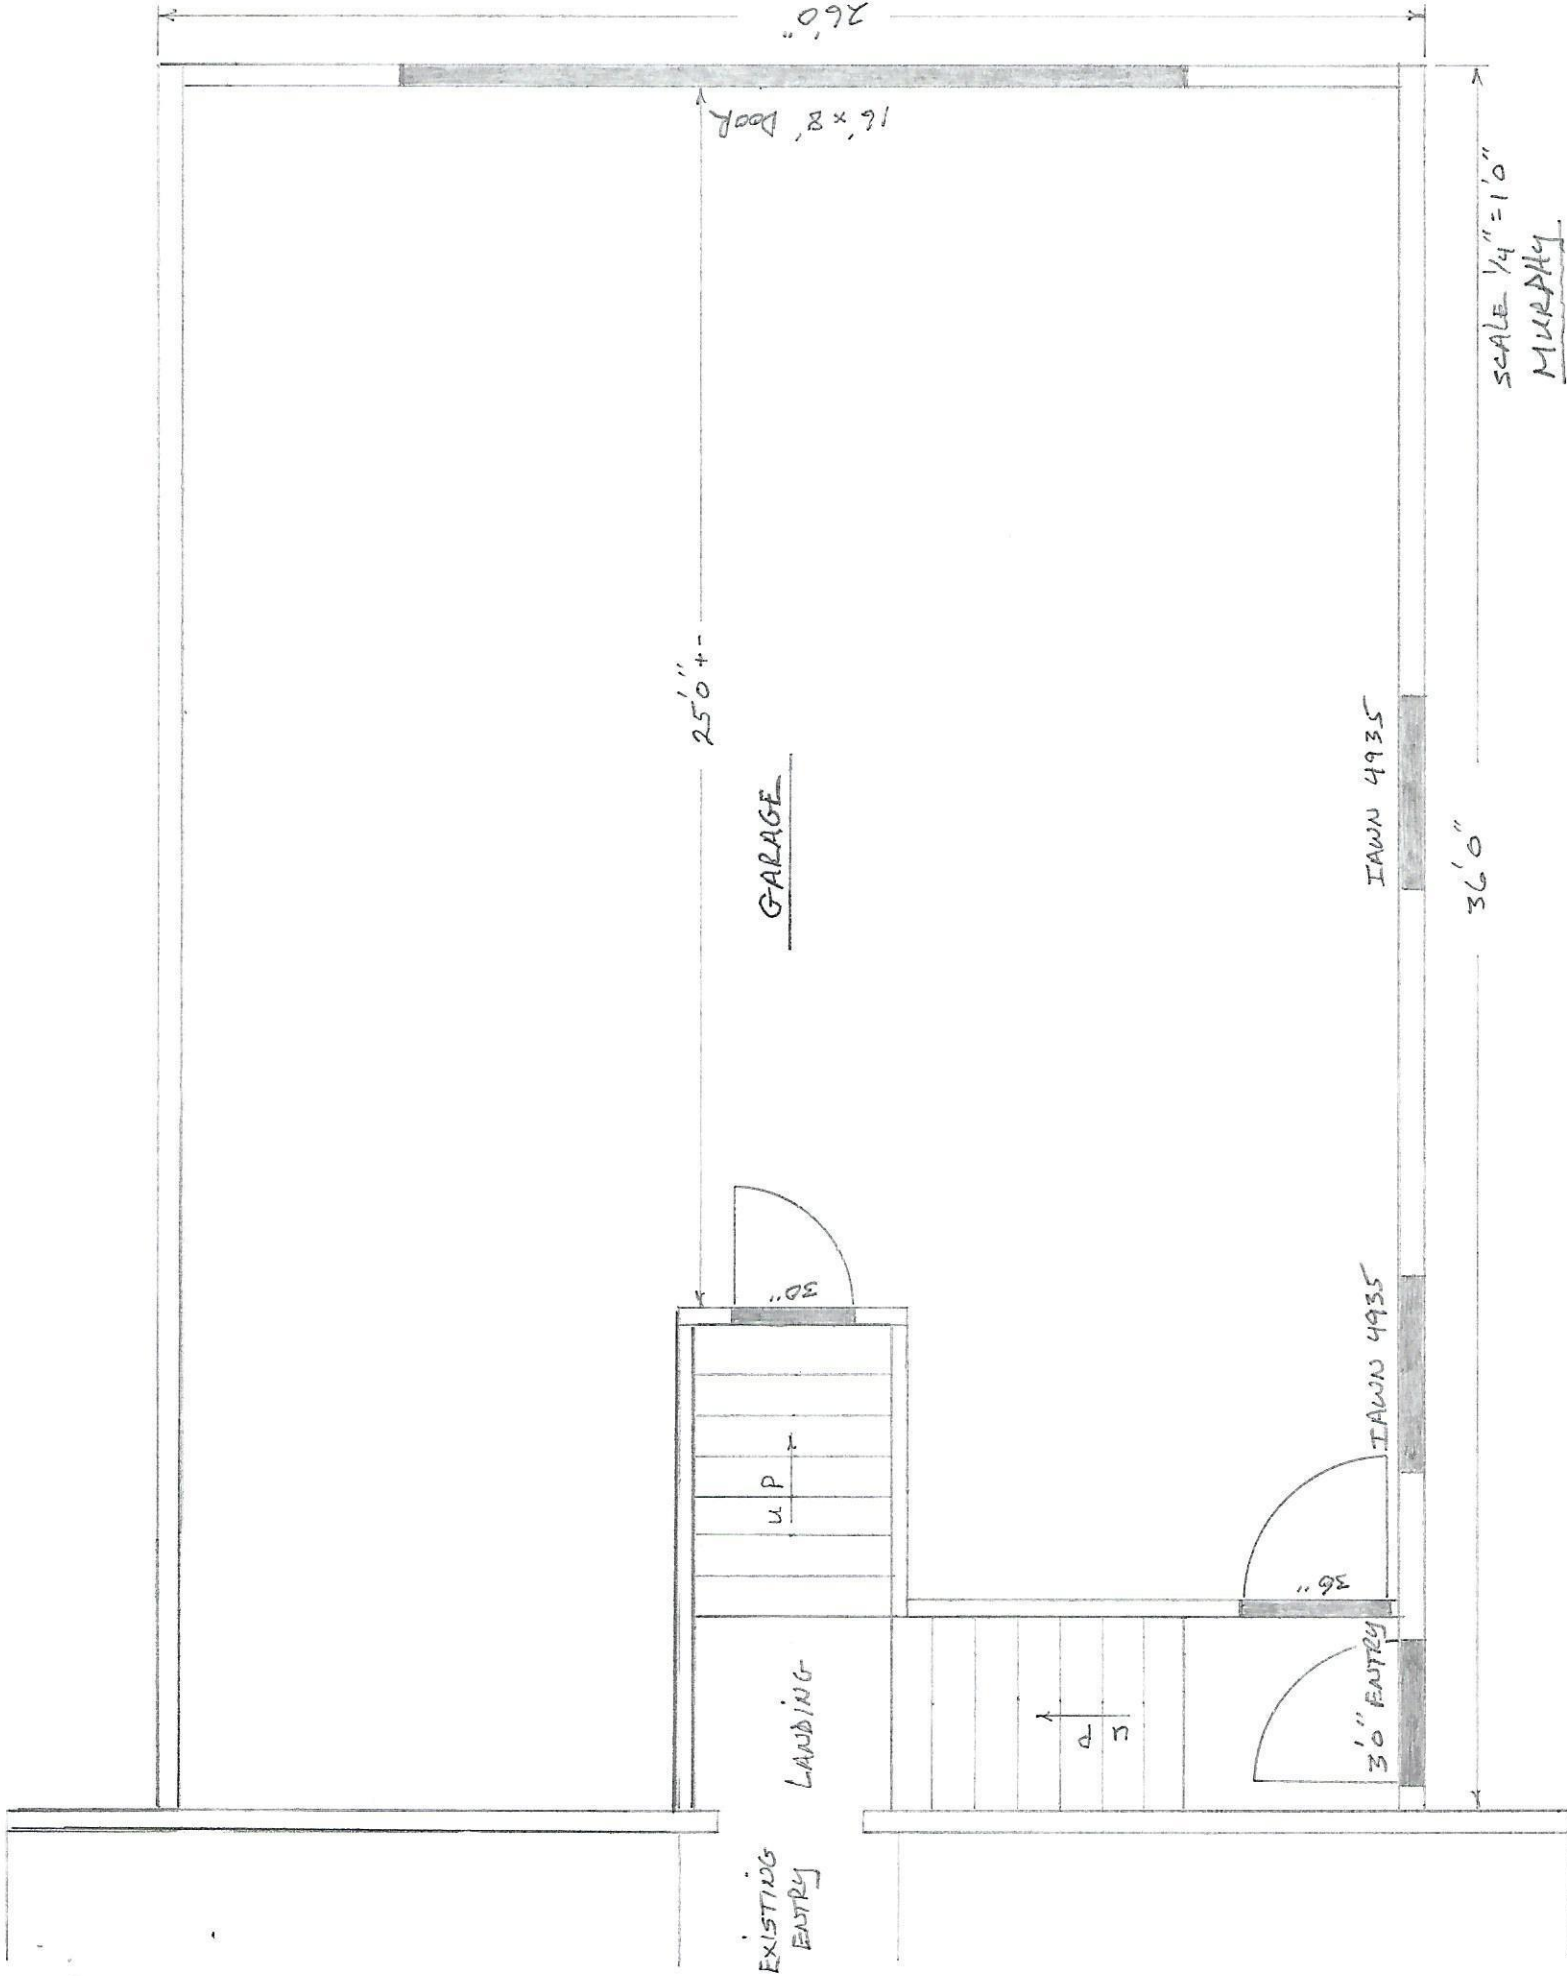

SCALE 1/8" = 1'0"

MURPHY

ORIGINAL COPY

SCALE 1/4" = 1'0"
MURPHY

26'0"

ICA 2955

16'0"

STORAGE

21'6"

36'0"

ICA 3747

10'2"

9'0"

ICA 3747

STORAGE

EXISTING ENTRY

D ↓

SCALE 1/4" = 1'0"

MURPHY