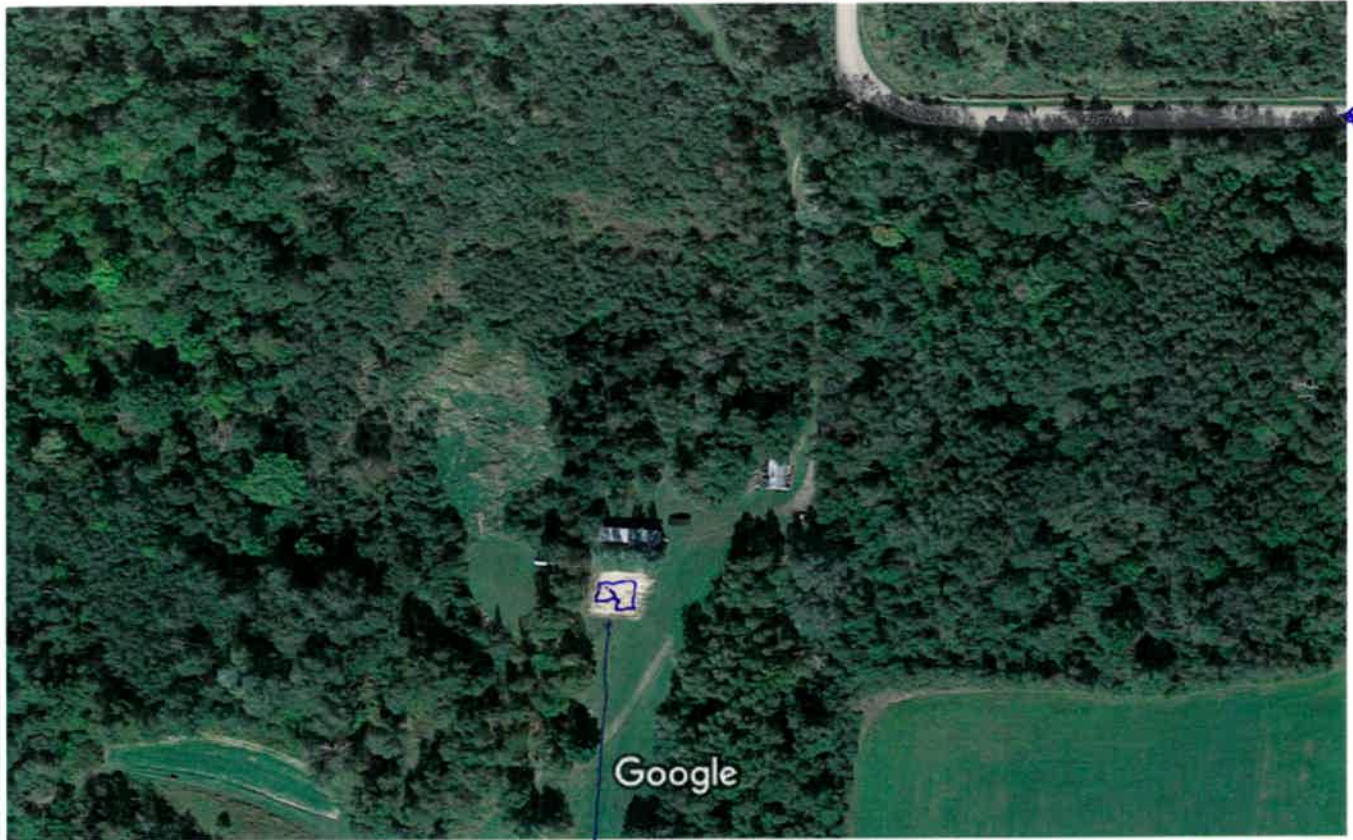

Google Maps

±160'

building site

Imagery ©2016 Google, Map data ©2016 Google 50 ft

- distance to East property line \approx 80 ft
- distance to Road \approx 425 feet
- distance to shed \approx 200 feet
- distance to trailer* \approx 20 ft.