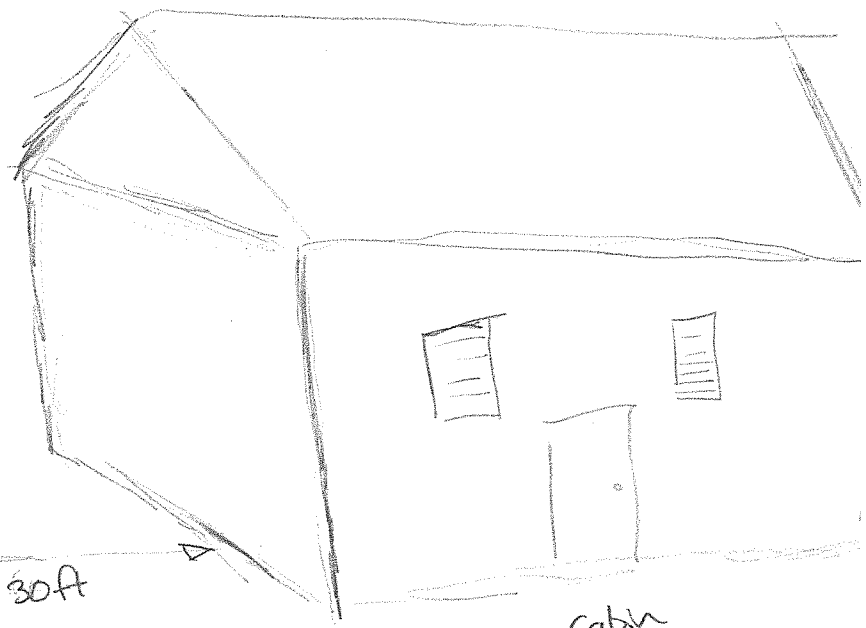

Porta John / out house

holding tank

Cabin

20-30ft

40-50ft

Well pit