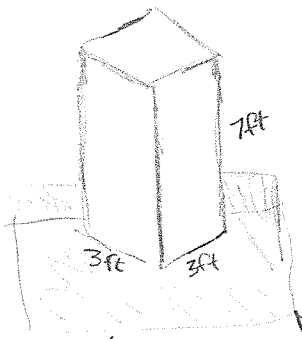

Porta John / out house

holding tank

Cabin

20-30ft

40-50ft

Well pit