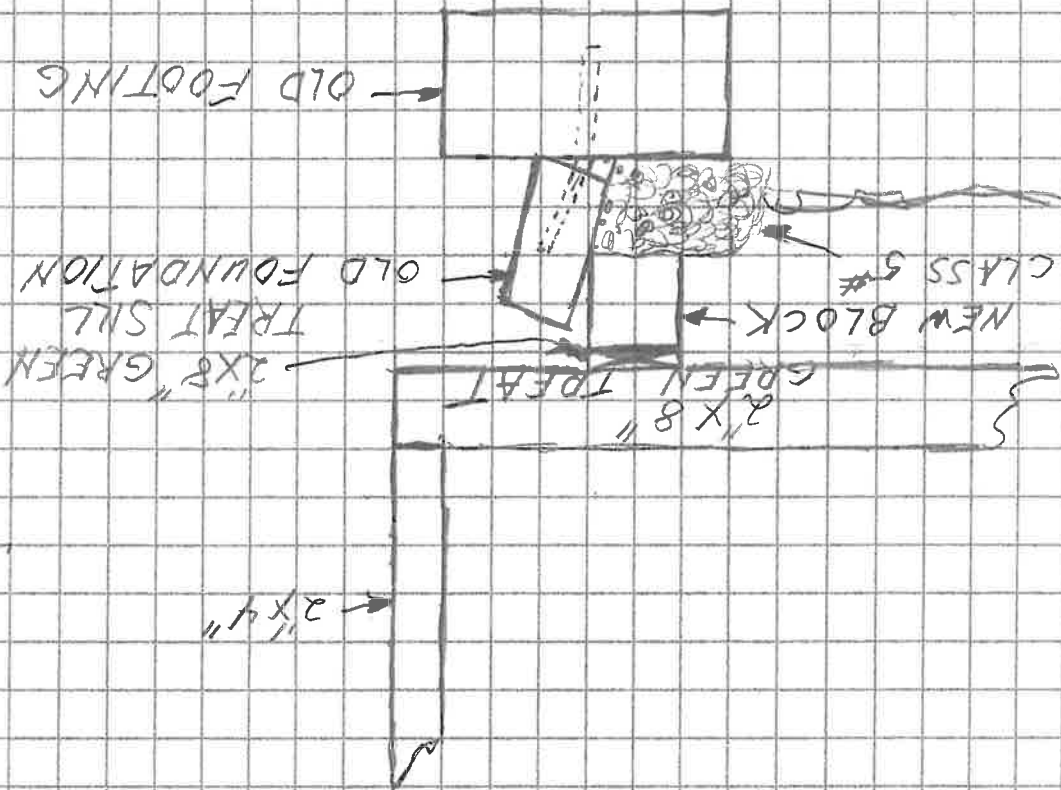

TIM FLAHERTY
 15971 330th ST
 McGregor MN.

YARD
BARN

$$1.2g = 4''$$

1-59 = 4"

1-50' = 1 FOOT

NEW 8" BLOCK
AND CLASS 5#
FOUNDATION

OLD POURED
FOUNDATION

12' X 20'
PALET
DECK